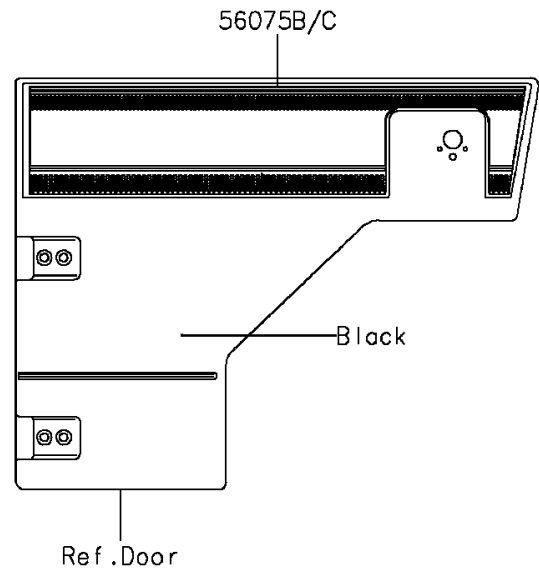

2016 MULE PRO-FX™ EPS LE

PARTS DIAGRAM

Decals(Green)

F2861A

2016 MULE PRO-FX™ EPS LE

PARTS LIST Decals(Green)

ITEM NAME	PART NUMBER	QUANTITY
-----------	-------------	----------
