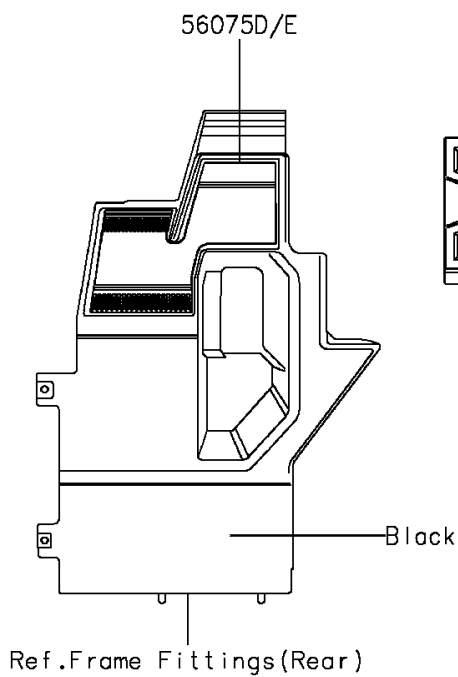

2016 MULE PRO-FX™ EPS LE

PARTS DIAGRAM

Decals(Green)

F2861A

2016 MULE PRO-FX™ EPS LE

PARTS LIST Decals(Green)

ITEM NAME	PART NUMBER	QUANTITY
-----------	-------------	----------
