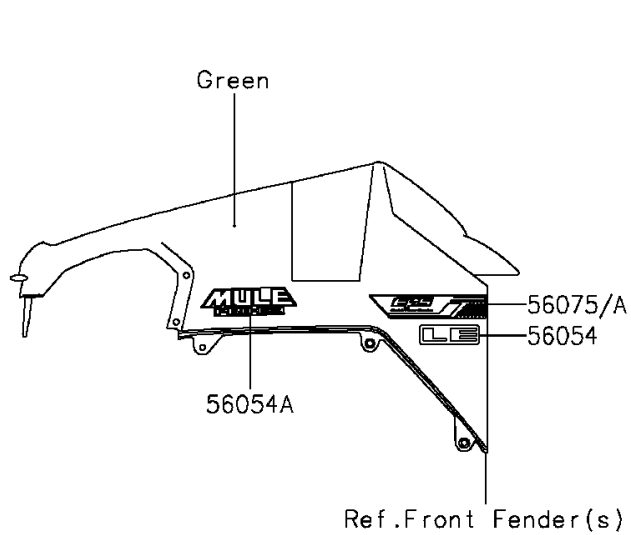

2016 MULE PRO-FX™ EPS LE

PARTS DIAGRAM

Decals(Green)

F2861A

2016 MULE PRO-FX™ EPS LE

PARTS LIST Decals(Green)

ITEM NAME	PART NUMBER	QUANTITY
-----------	-------------	----------
