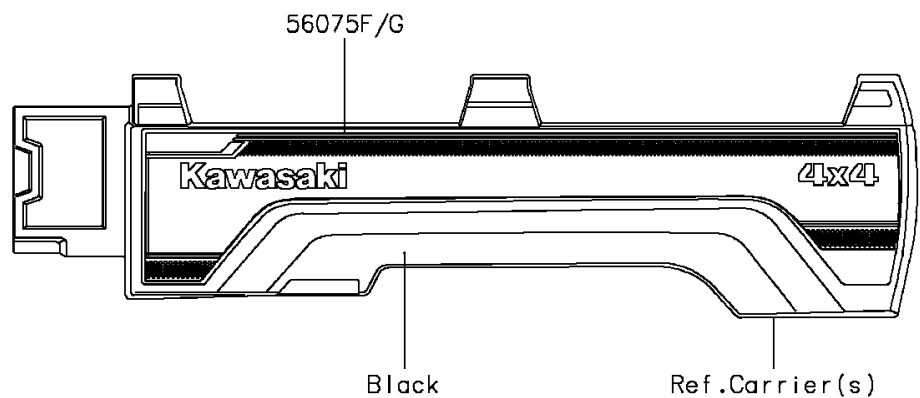

2016 MULE PRO-FX™ EPS LE

PARTS DIAGRAM

Decals(Green)

F2861A

2016 MULE PRO-FX™ EPS LE

PARTS LIST Decals(Green)

ITEM NAME	PART NUMBER	QUANTITY
-----------	-------------	----------
