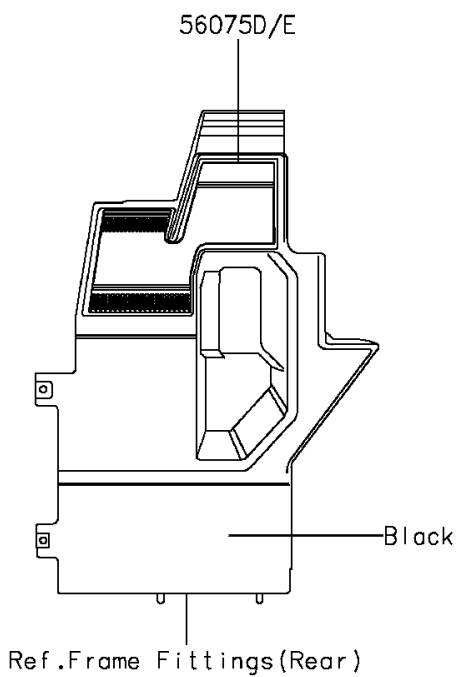

2016 MULE PRO-FX™ EPS LE

PARTS DIAGRAM

Decals(Red)

F2861

2016 MULE PRO-FX™ EPS LE

PARTS LIST

Decals(Red)

ITEM NAME

PART NUMBER

QUANTITY
