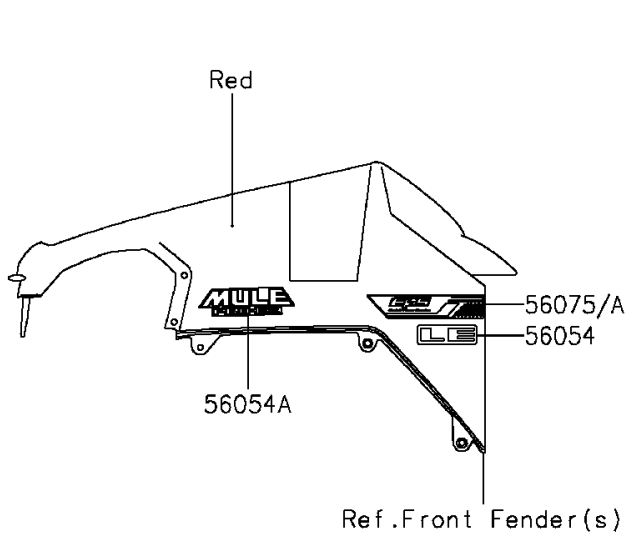

2016 MULE PRO-FX™ EPS LE

PARTS DIAGRAM

Decals(Red)

F2861

2016 MULE PRO-FX™ EPS LE

PARTS LIST

Decals(Red)

ITEM NAME

PART NUMBER

QUANTITY
