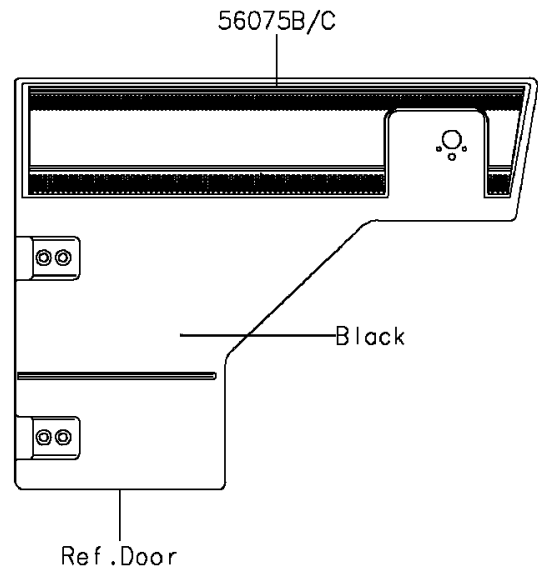

2016 MULE PRO-FX™ EPS LE

PARTS DIAGRAM

Decals(Red)

F2861

2016 MULE PRO-FX™ EPS LE

PARTS LIST

Decals(Red)

ITEM NAME

PART NUMBER

QUANTITY
