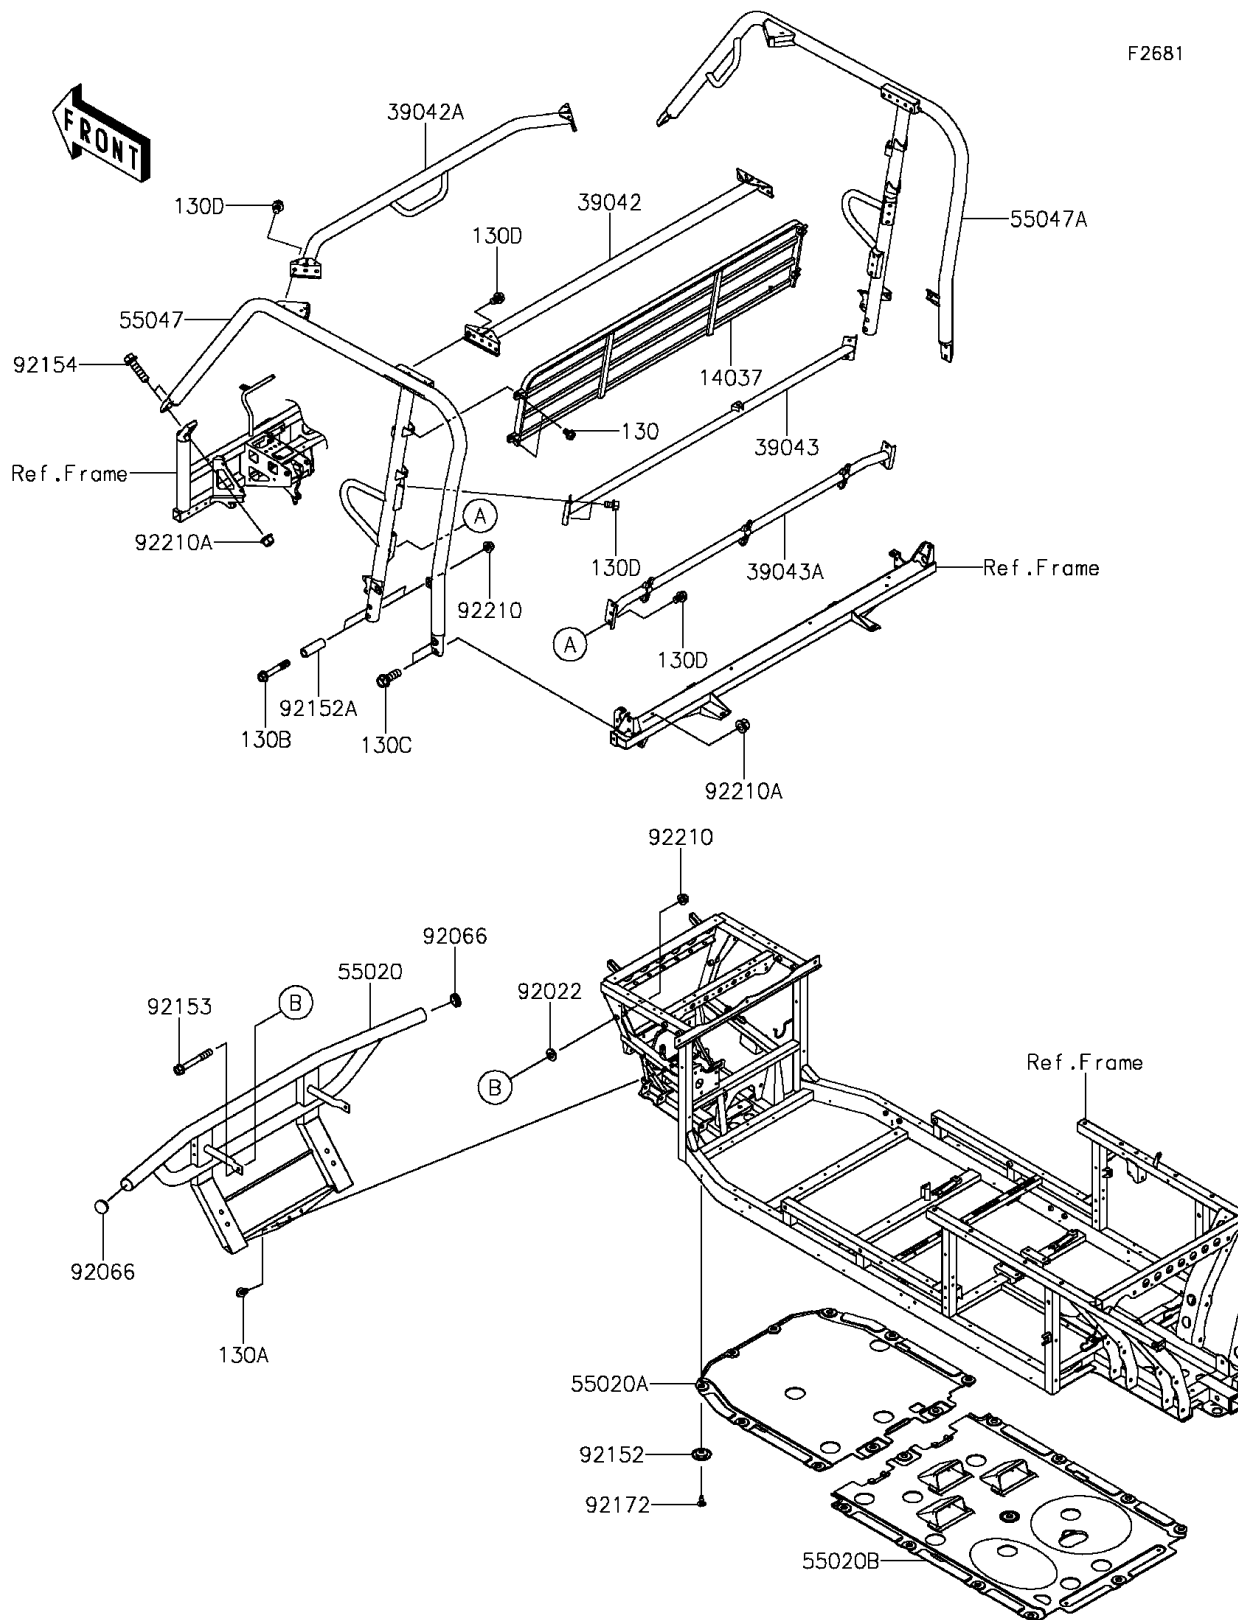

2016 MULE PRO-FX™ EPS LE

PARTS DIAGRAM

Guards/Cab Frame

2016 MULE PRO-FX™ EPS LE

PARTS LIST

Guards/Cab Frame

ITEM NAME

PART NUMBER

QUANTITY
