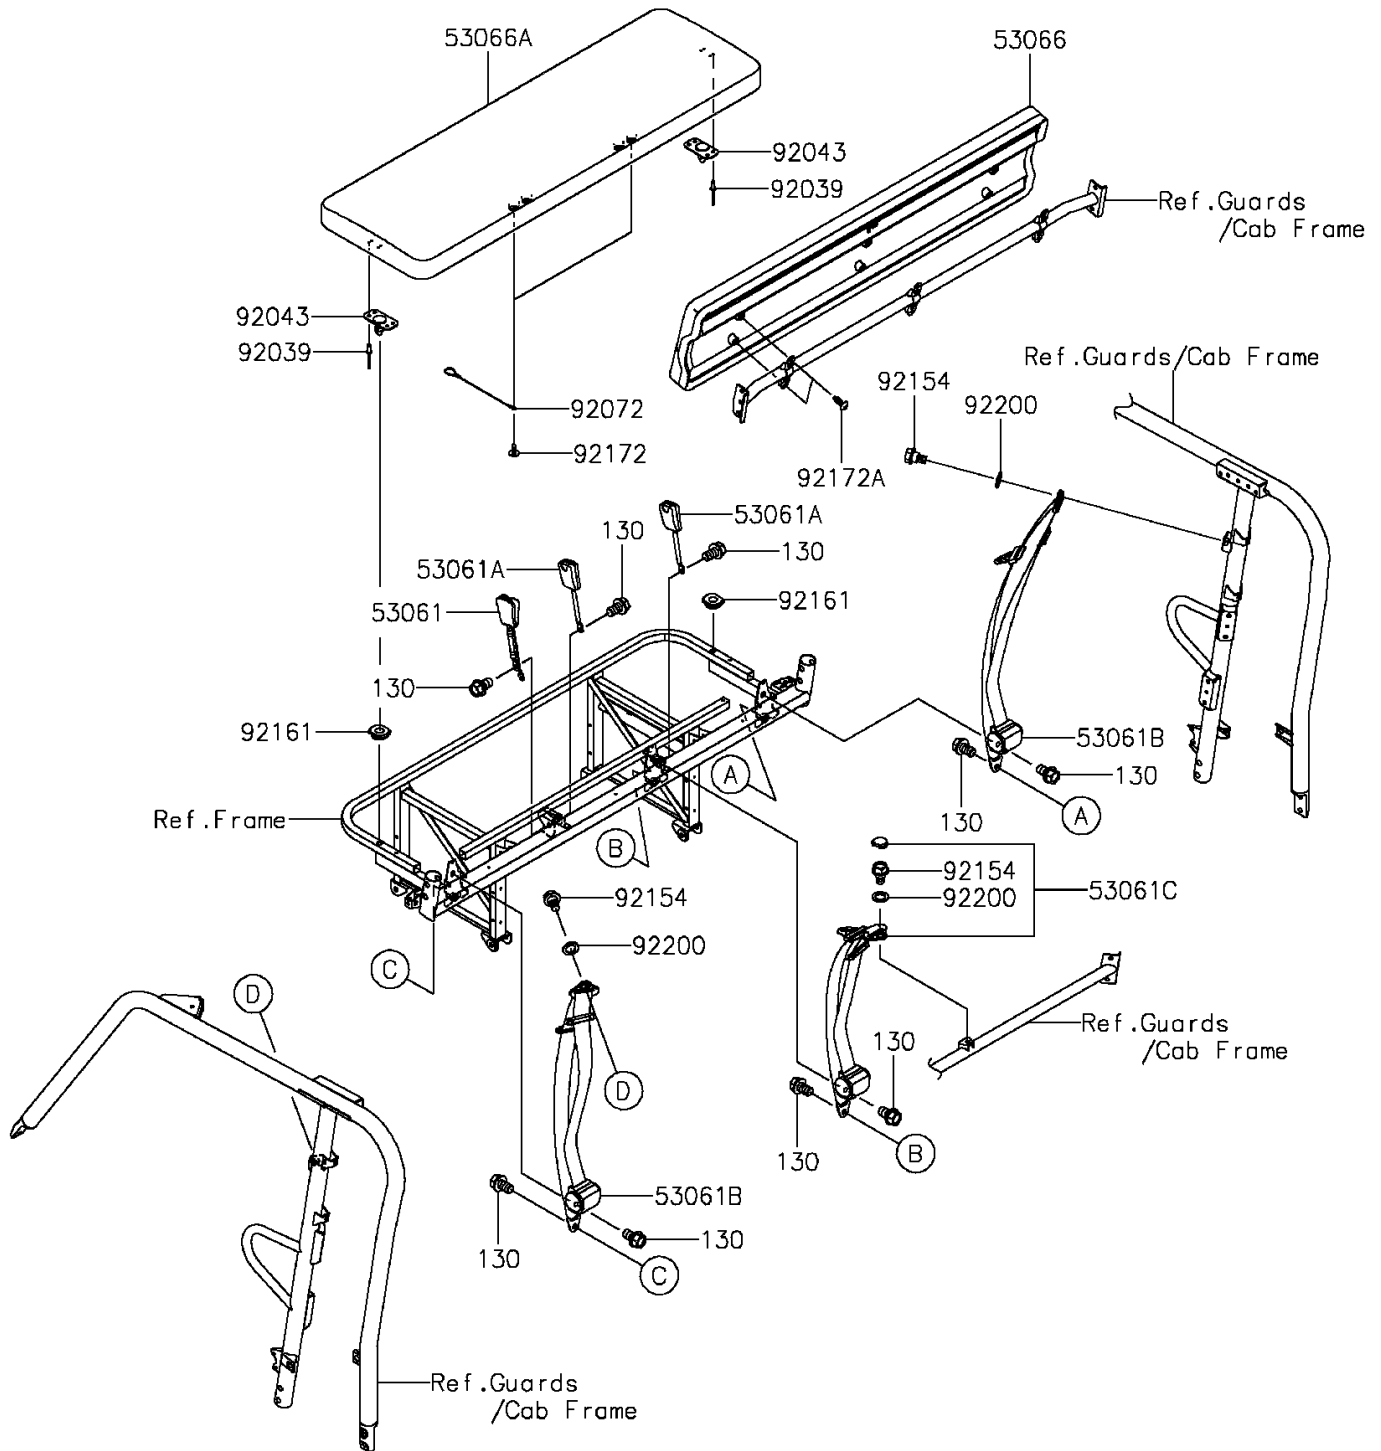

2016 MULE PRO-FX™ EPS LE

PARTS DIAGRAM

Seat

F2510

2016 MULE PRO-FX™ EPS LE

PARTS LIST

Seat

ITEM NAME

PART NUMBER

QUANTITY
