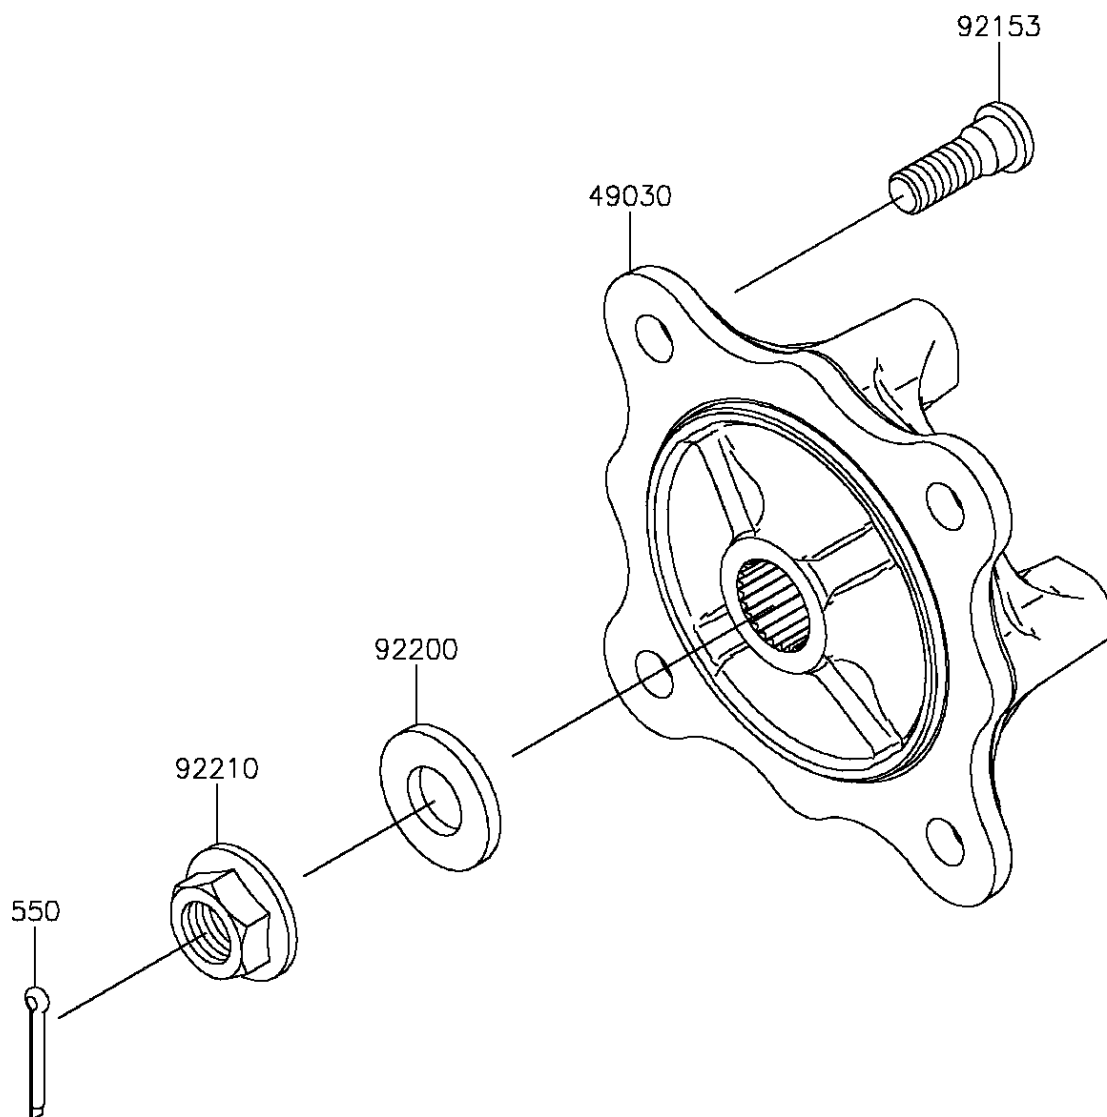

2016 MULE PRO-FX™ EPS LE

PARTS DIAGRAM

Front Hubs/Brakes

F2230

2016 MULE PRO-FX™ EPS LE

PARTS LIST

Front Hubs/Brakes

ITEM NAME	PART NUMBER	QUANTITY
-----------	-------------	----------
