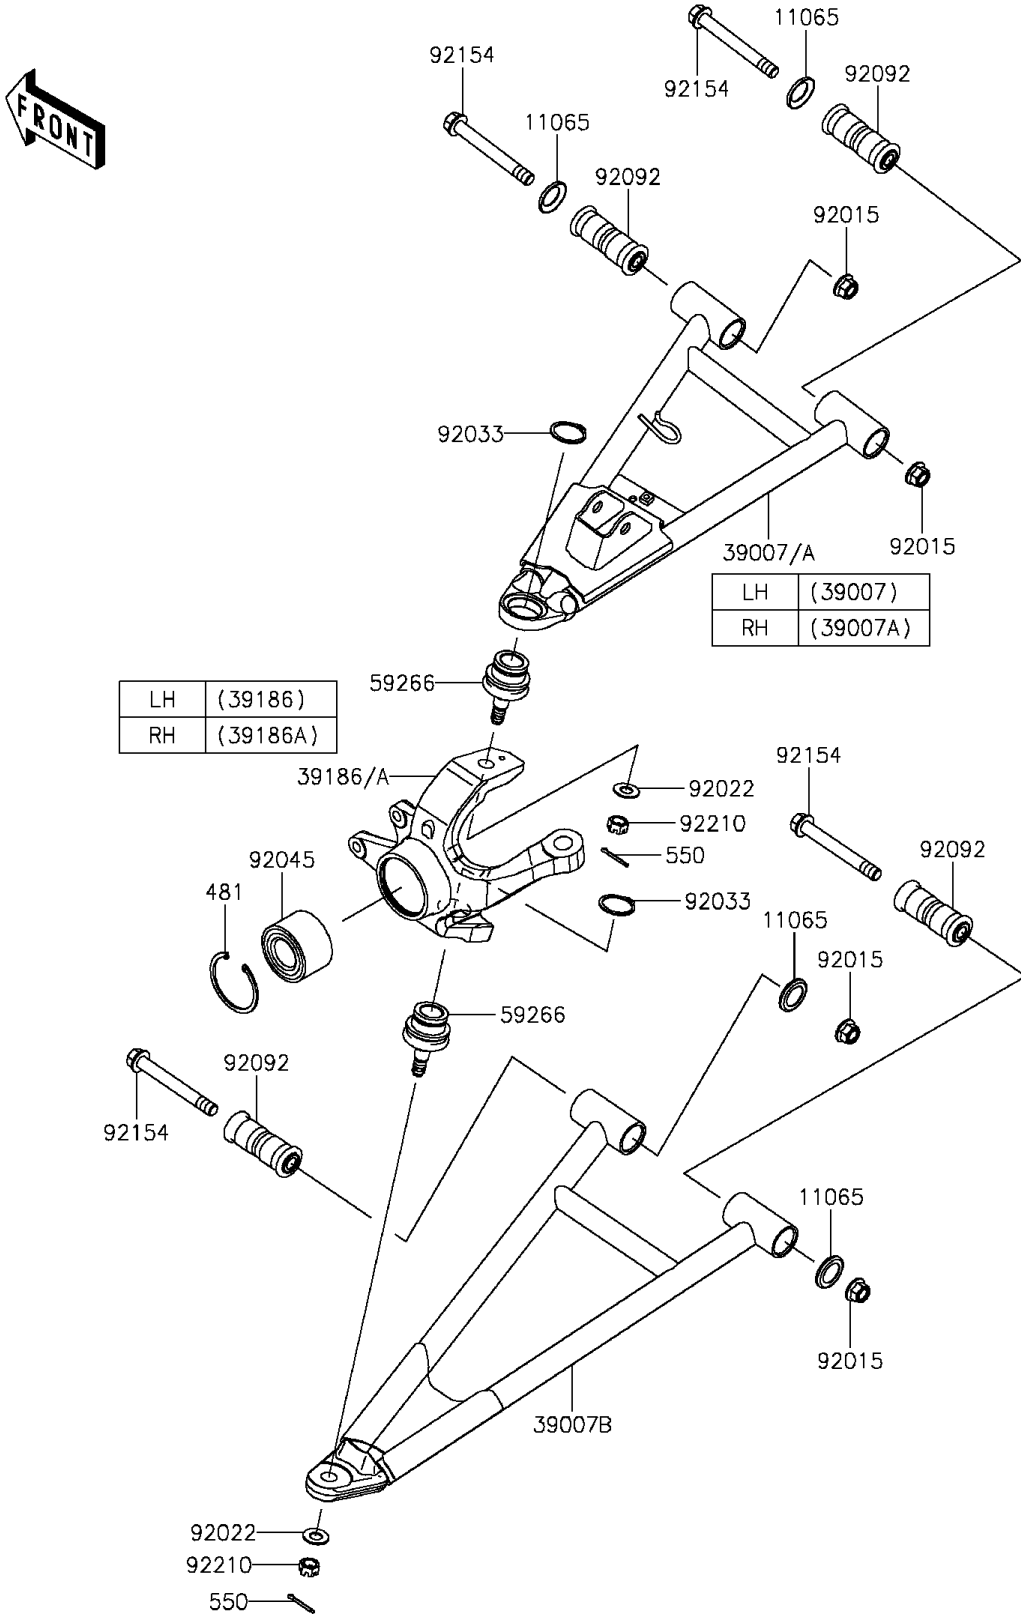

2016 MULE PRO-FX™ EPS LE

PARTS DIAGRAM

Front Suspension

F2152

2016 MULE PRO-FX™ EPS LE

PARTS LIST

Front Suspension

ITEM NAME	PART NUMBER	QUANTITY
-----------	-------------	----------
