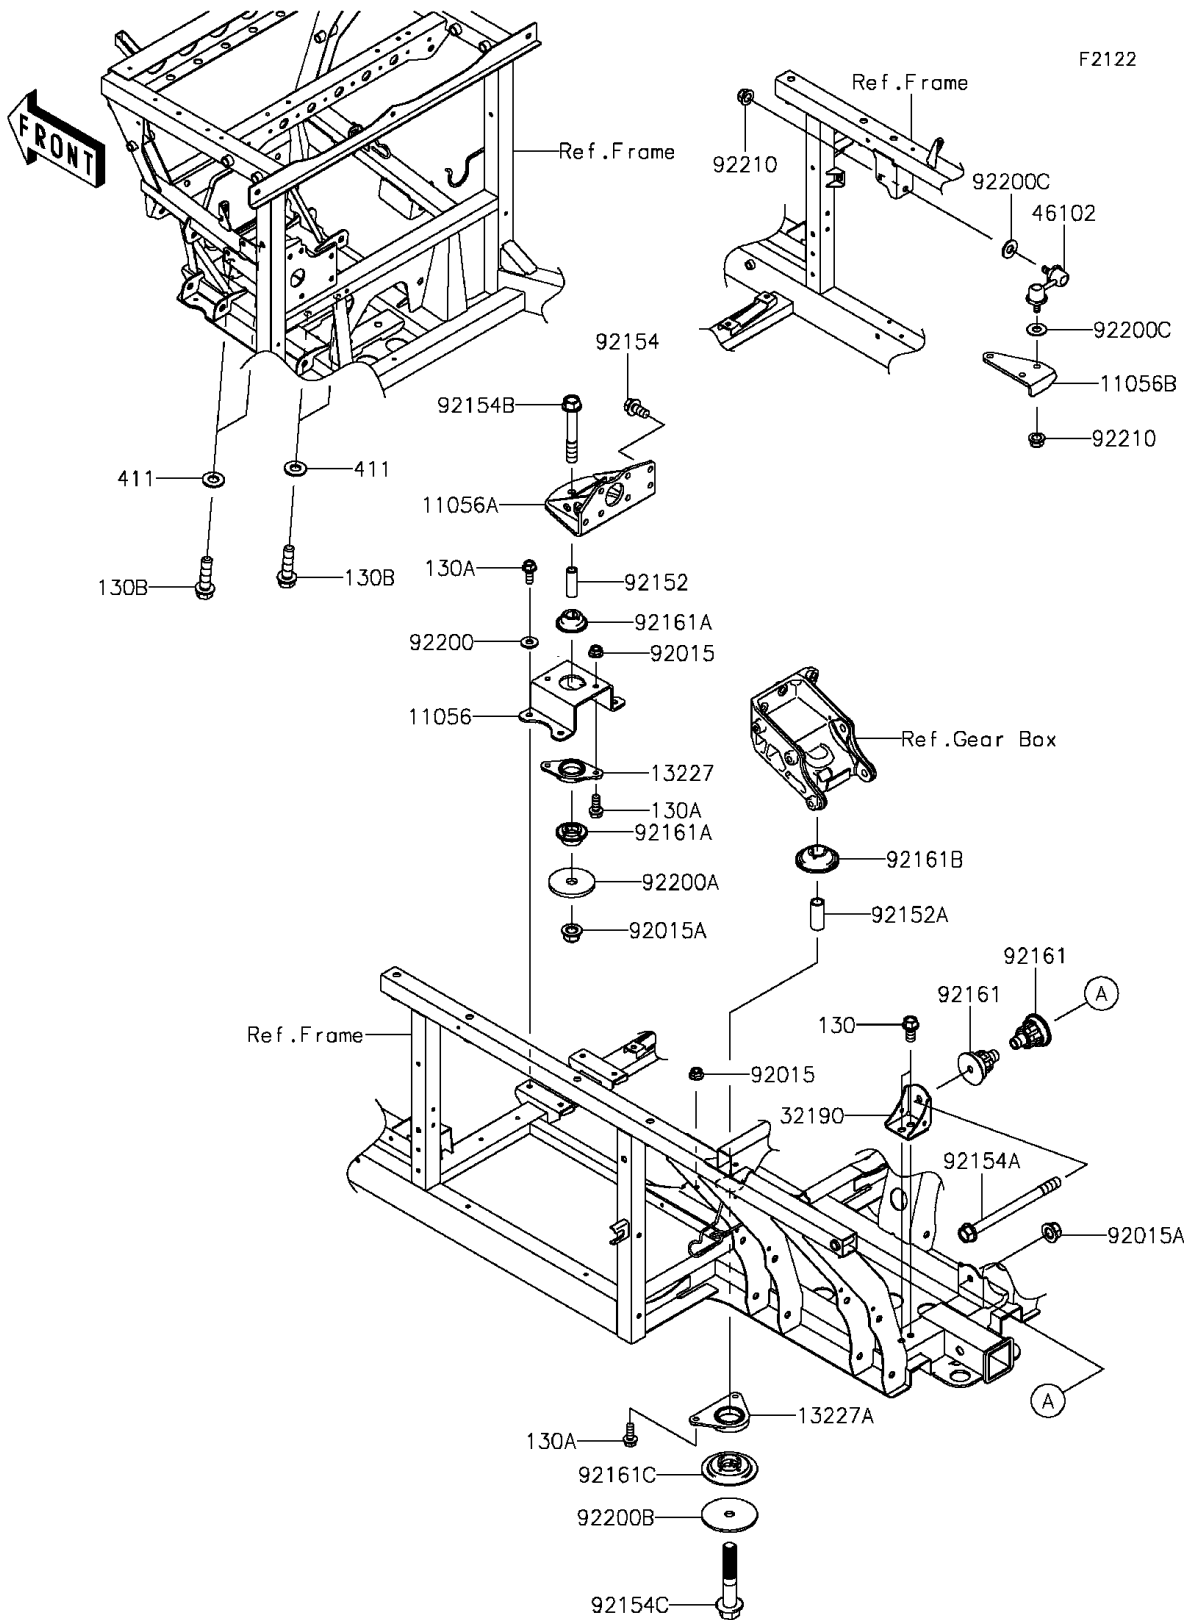

2016 MULE PRO-FX™ EPS LE

PARTS DIAGRAM

Engine Mount

2016 MULE PRO-FX™ EPS LE

PARTS LIST Engine Mount

ITEM NAME	PART NUMBER	QUANTITY
-----------	-------------	----------
