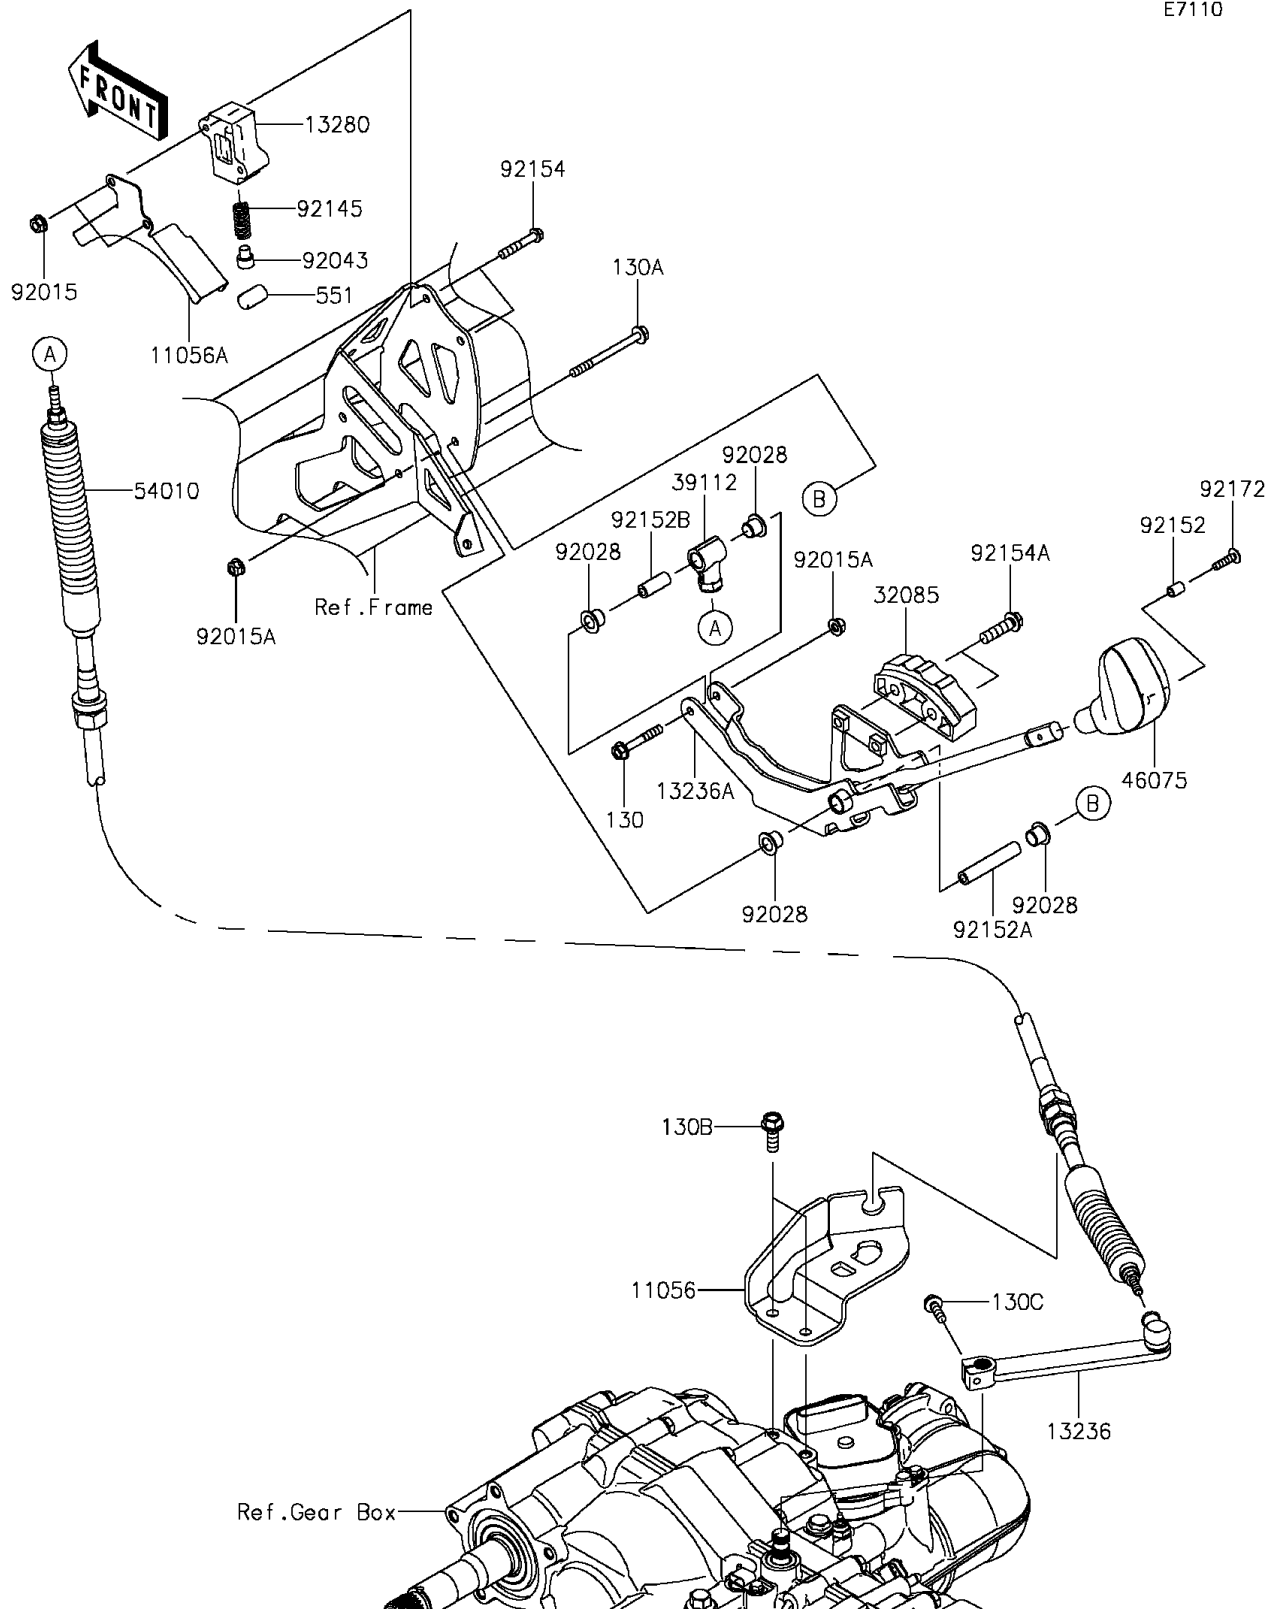

2016 MULE PRO-FX™ EPS LE

PARTS DIAGRAM

Control

E7110

2016 MULE PRO-FX™ EPS LE

PARTS LIST

Control

ITEM NAME

PART NUMBER

QUANTITY
