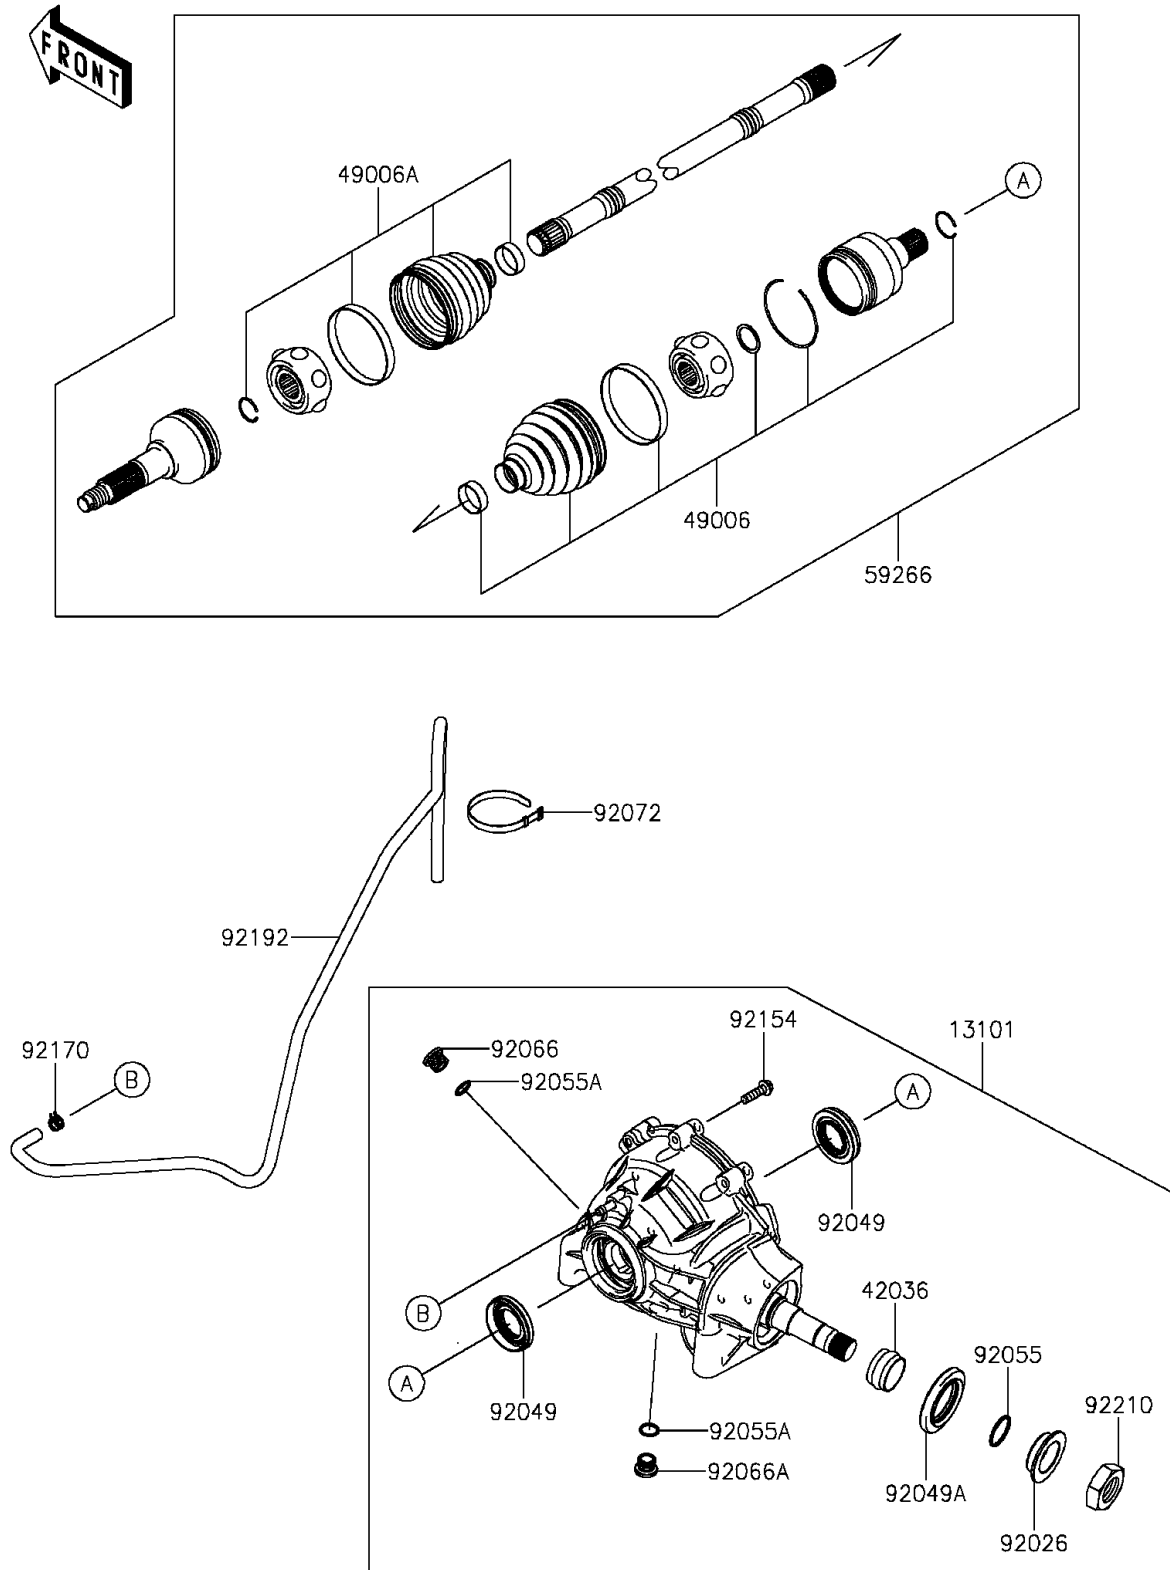

2016 MULE PRO-FX™ EPS LE

PARTS DIAGRAM

Drive Shaft-Front

E3136

2016 MULE PRO-FX™ EPS LE

PARTS LIST

Drive Shaft-Front

ITEM NAME	PART NUMBER	QUANTITY
GEAR-ASSY,FRONT DIFFERENTIAL (Ref # 13101)	13101-0662	1
SLEEVE (Ref # 42036)	42036-0741	1
BOOT,INSIDE (Ref # 49006)	49006-0578	2
BOOT,OUTSIDE (Ref # 49006A)	49006-0584	2
JOINT-BALL,FR (Ref # 59266)	59266-0710	2
SPACER (Ref # 92026)	92026-0776	1
SEAL-OIL,33X60X7 (Ref # 92049)	92049-0760	2
SEAL-OIL,44X72X7 (Ref # 92049A)	92049-0766	1
RING-O (Ref # 92055)	92055-0788	1
RING-O,15.3X2.2 (Ref # 92055A)	92055-0830	2
PLUG (Ref # 92066)	92066-0777	1
PLUG (Ref # 92066A)	92066-0778	1
BAND,L=186 (Ref # 92072)	92072-056	1
BOLT,FLANGED,8X30 (Ref # 92154)	92154-1370	10
CLAMP (Ref # 92170)	92170-2082	1
TUBE,BREATHER (Ref # 92192)	92192-1341	1
NUT (Ref # 92210)	92210-0894	1