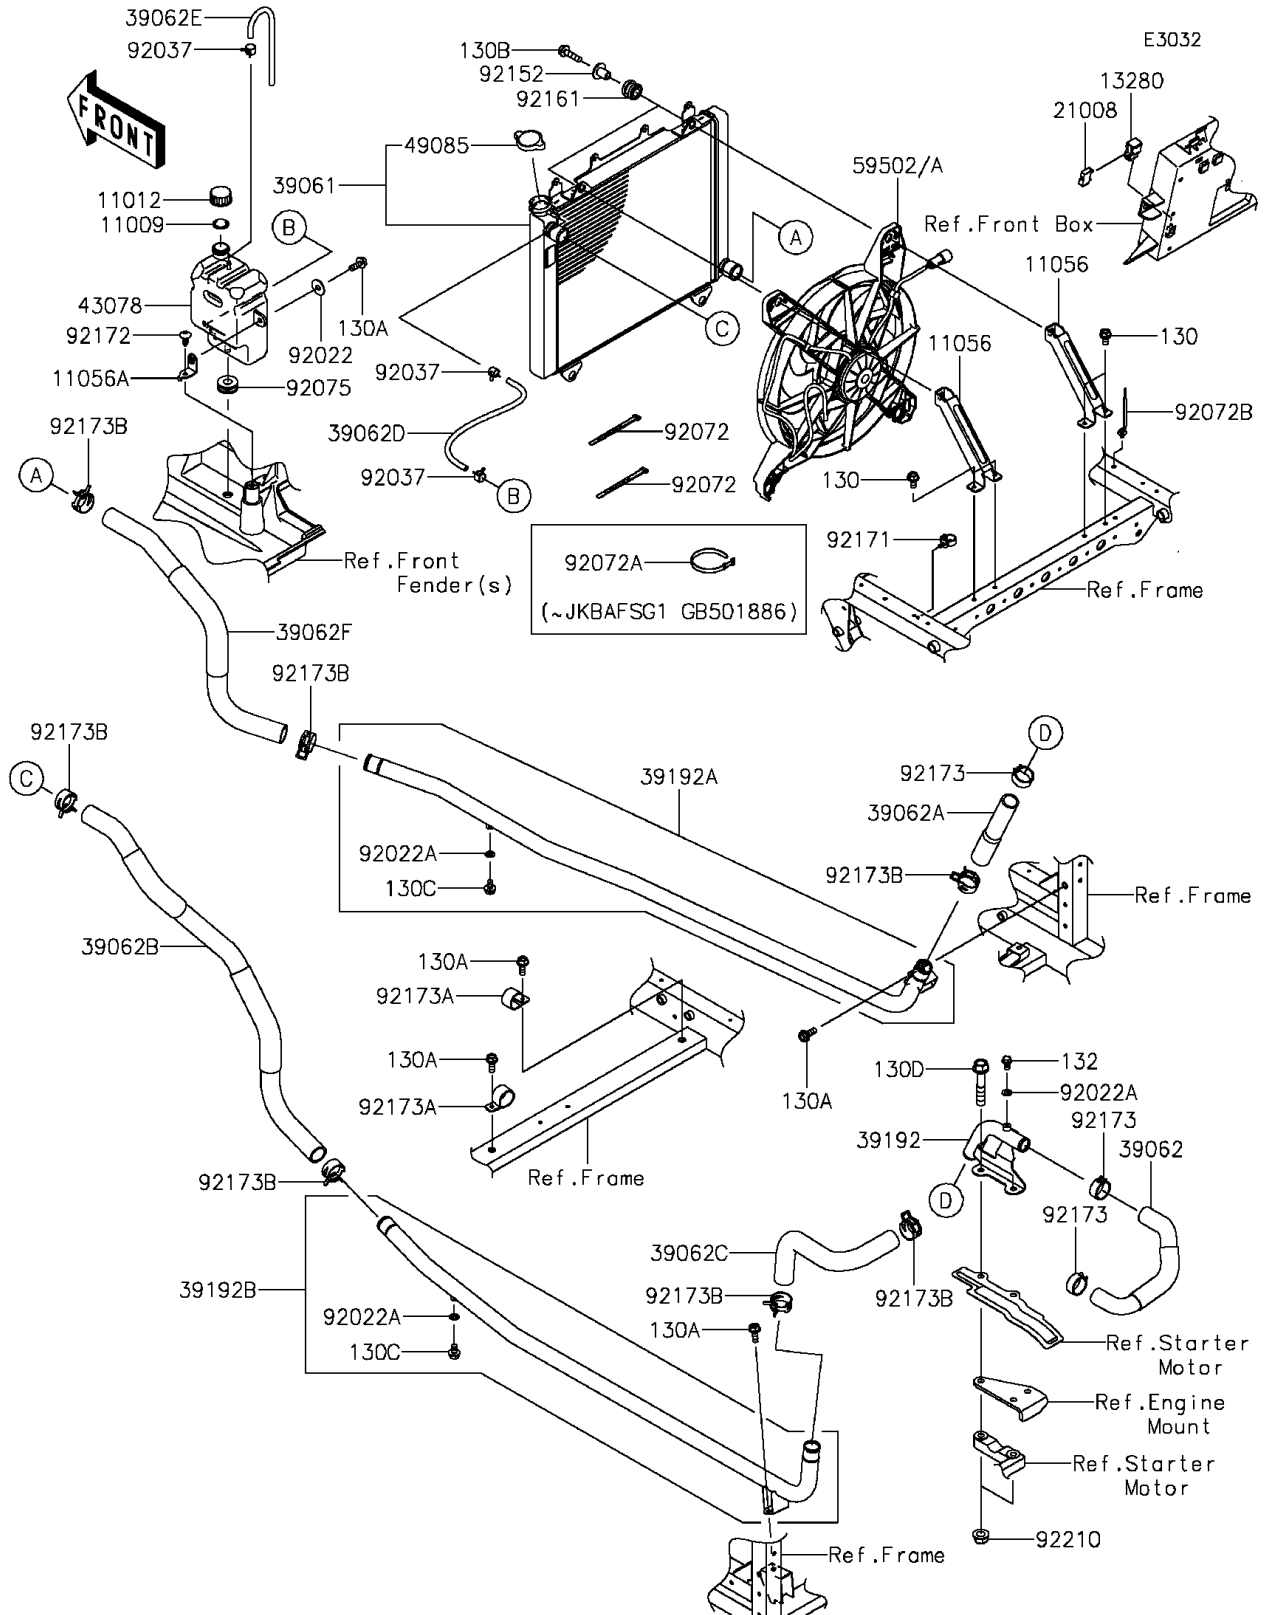

2016 MULE PRO-FX™ EPS LE

PARTS DIAGRAM

Radiator

2016 MULE PRO-FX™ EPS LE

PARTS LIST

Radiator

ITEM NAME

PART NUMBER

QUANTITY
