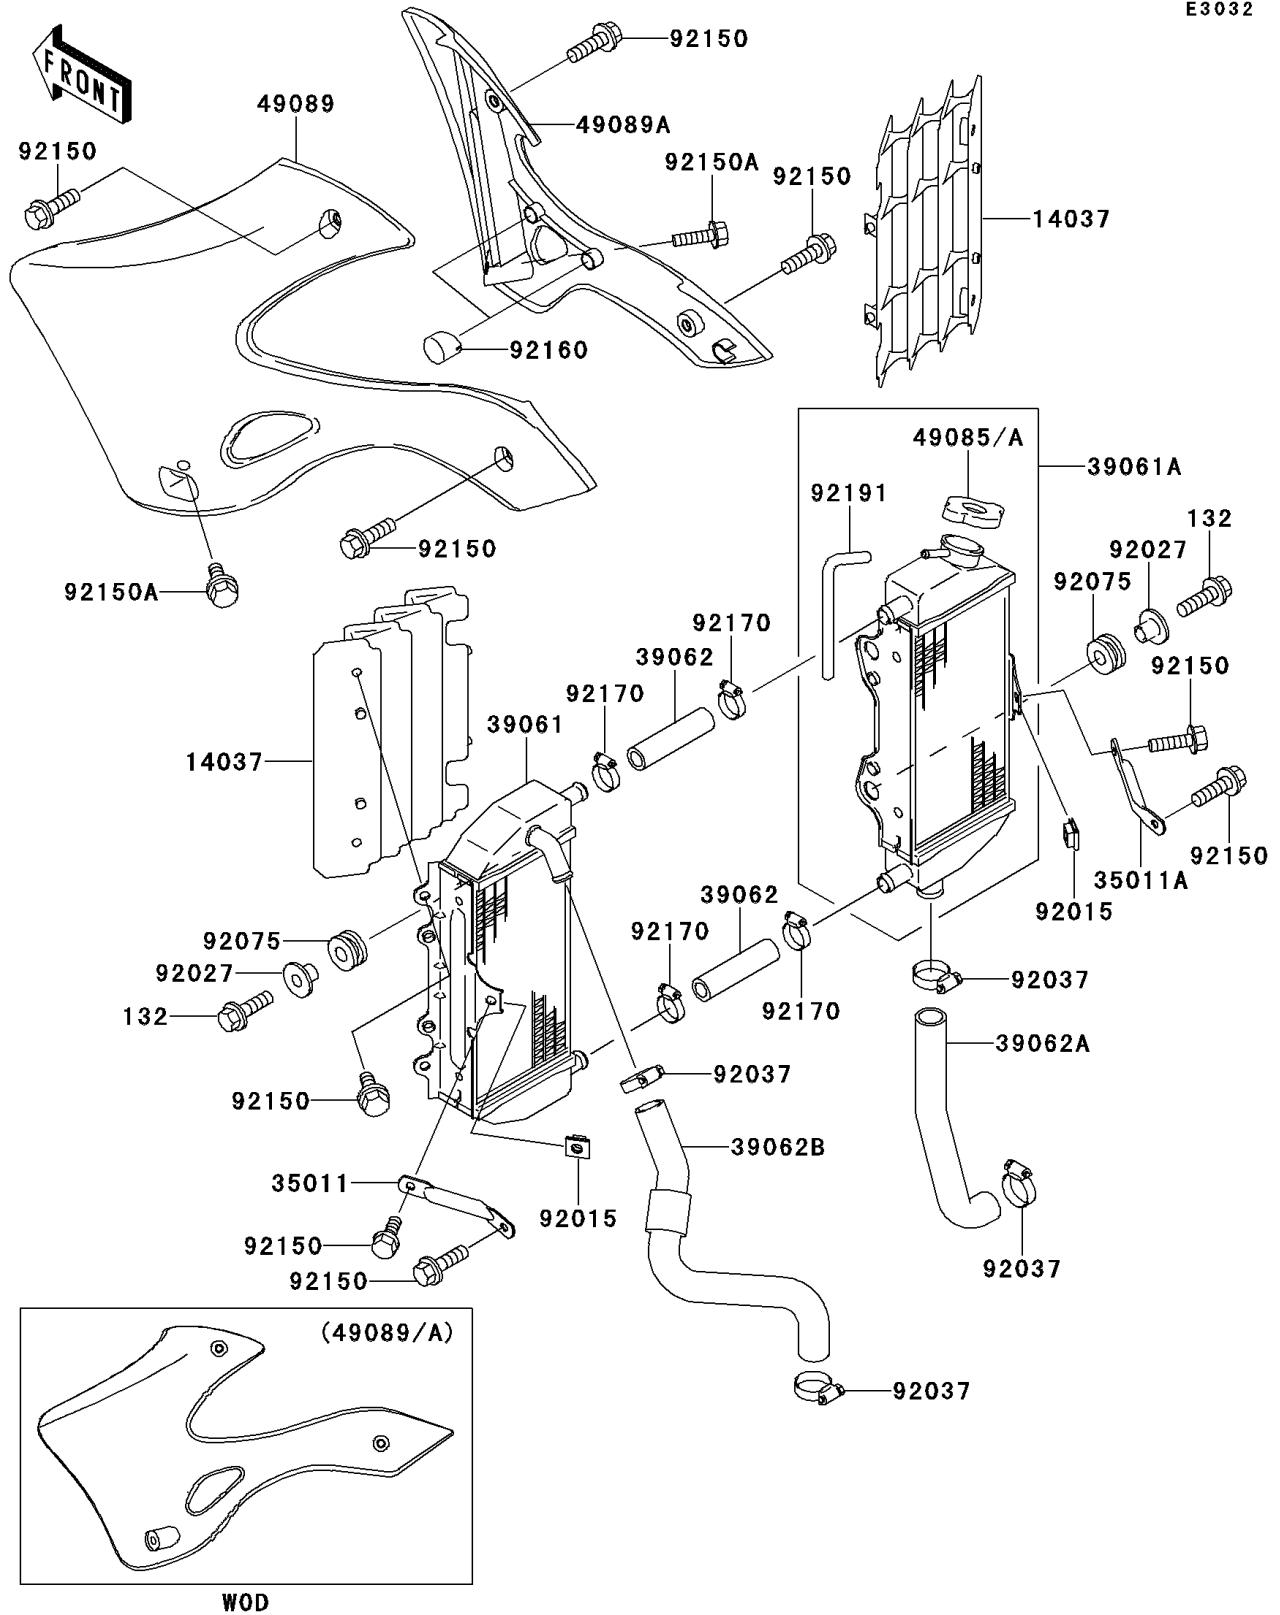

2000 KX125

PARTS DIAGRAM

Radiator

E3032

2000 KX125

PARTS LIST

Radiator

ITEM NAME

PART NUMBER

QUANTITY
