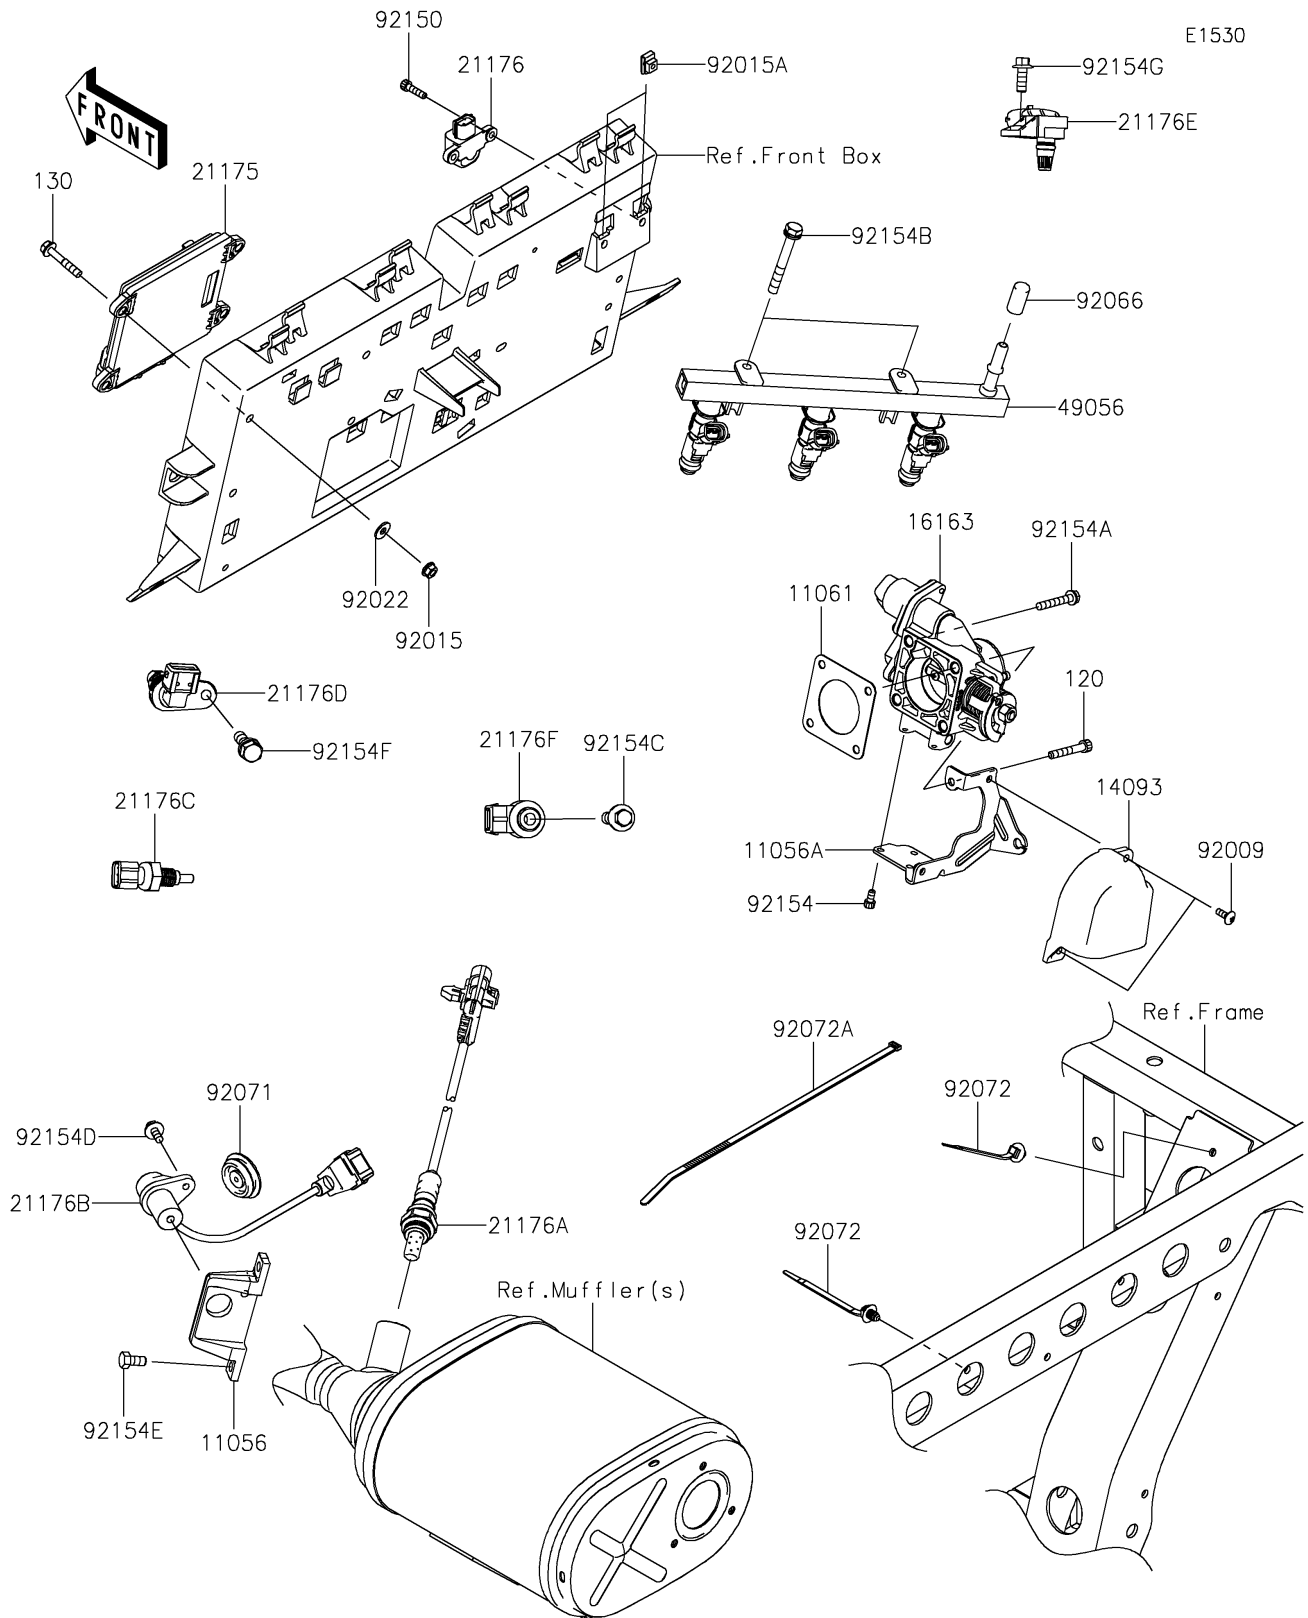

2016 MULE PRO-FX™ EPS LE

PARTS DIAGRAM

Fuel Injection

2016 MULE PRO-FX™ EPS LE

PARTS LIST Fuel Injection

ITEM NAME

PART NUMBER

QUANTITY
