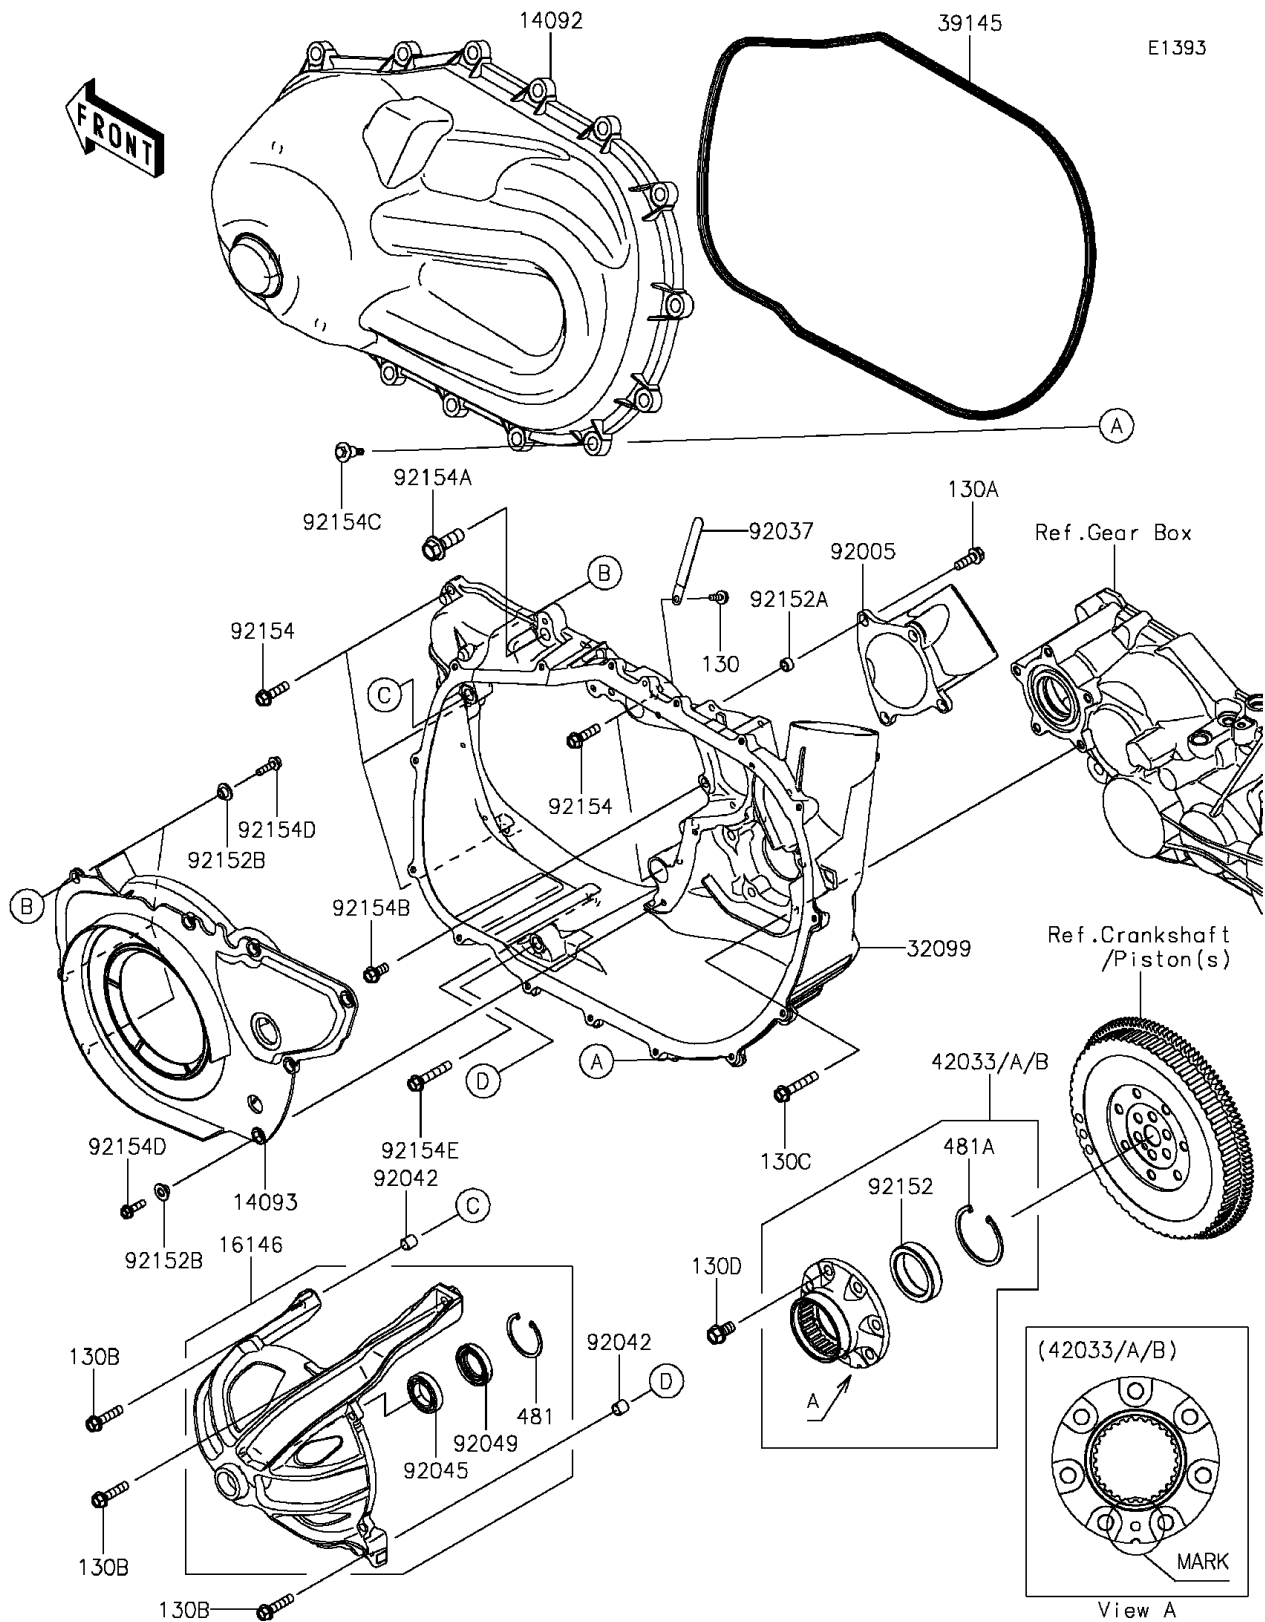

2016 MULE PRO-FX™ EPS LE

PARTS DIAGRAM

Converter Cover

2016 MULE PRO-FX™ EPS LE

PARTS LIST

Converter Cover

ITEM NAME

PART NUMBER

QUANTITY
