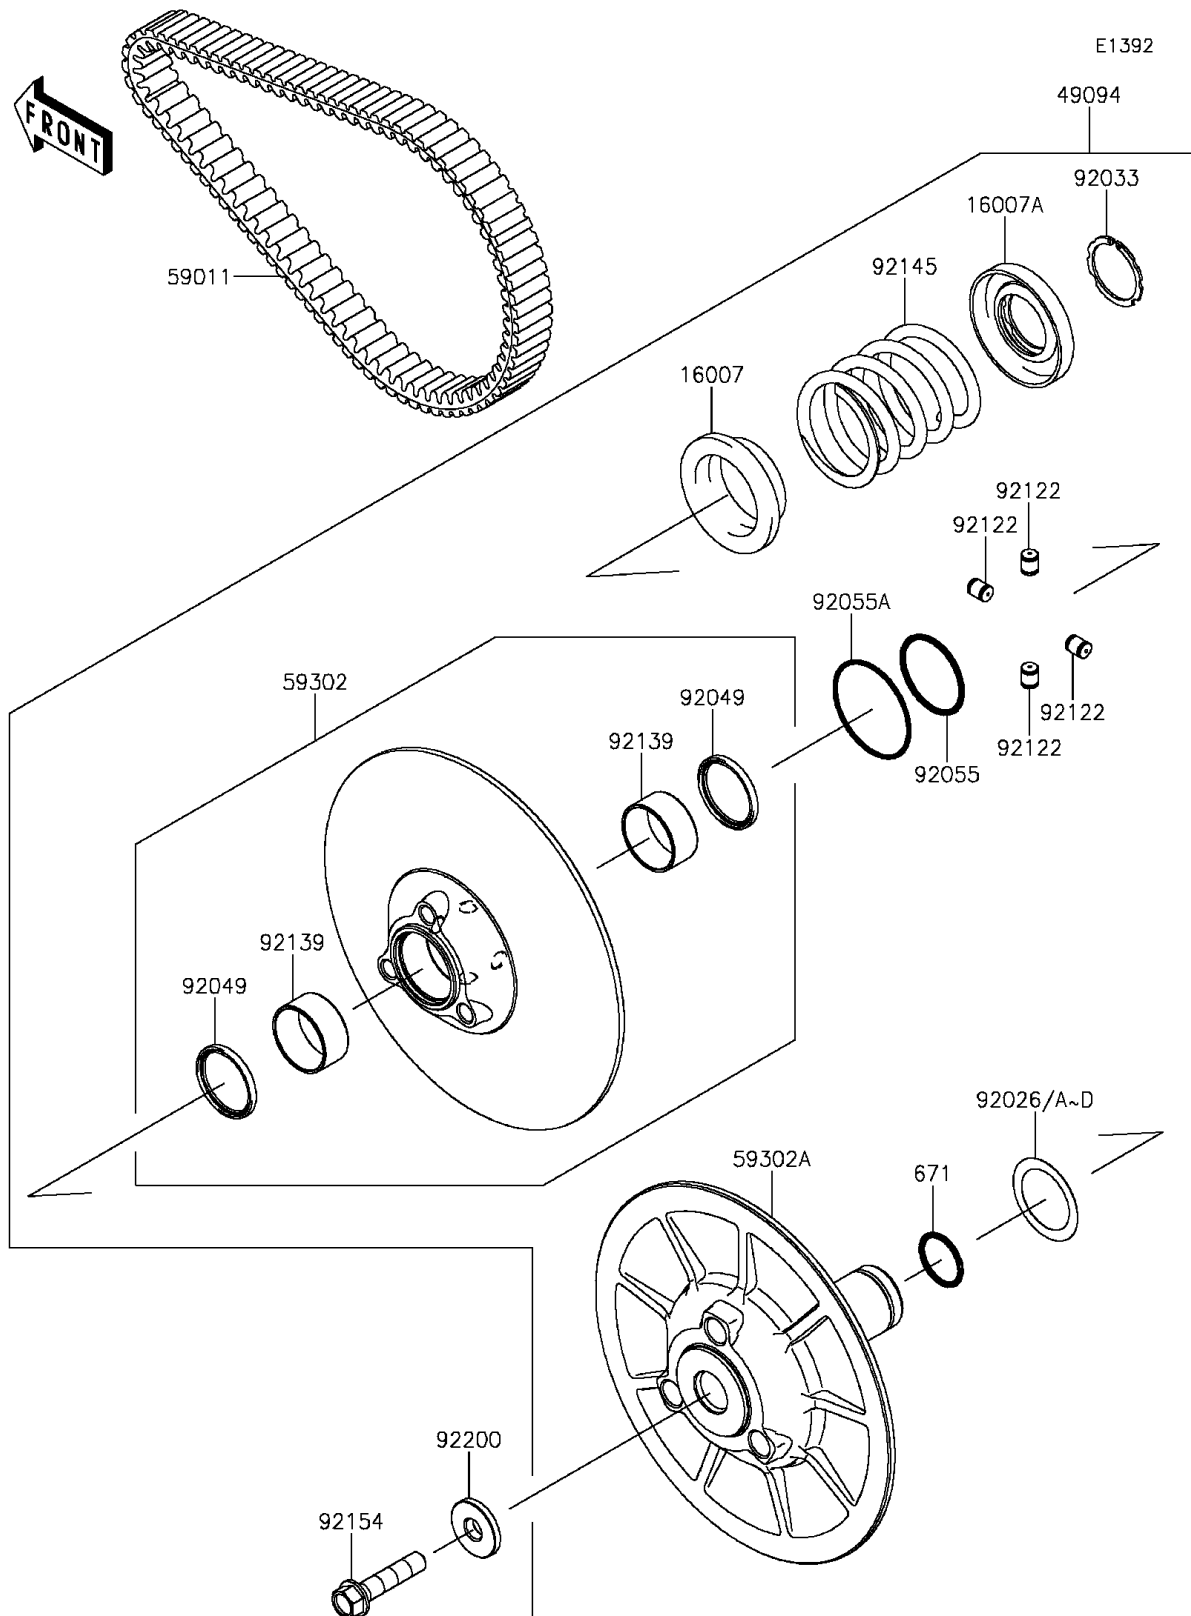

2016 MULE PRO-FX™ EPS LE

PARTS DIAGRAM

Driven Converter/Drive Belt

2016 MULE PRO-FX™ EPS LE

PARTS LIST

Driven Converter/Drive Belt

ITEM NAME	PART NUMBER	QUANTITY
-----------	-------------	----------
