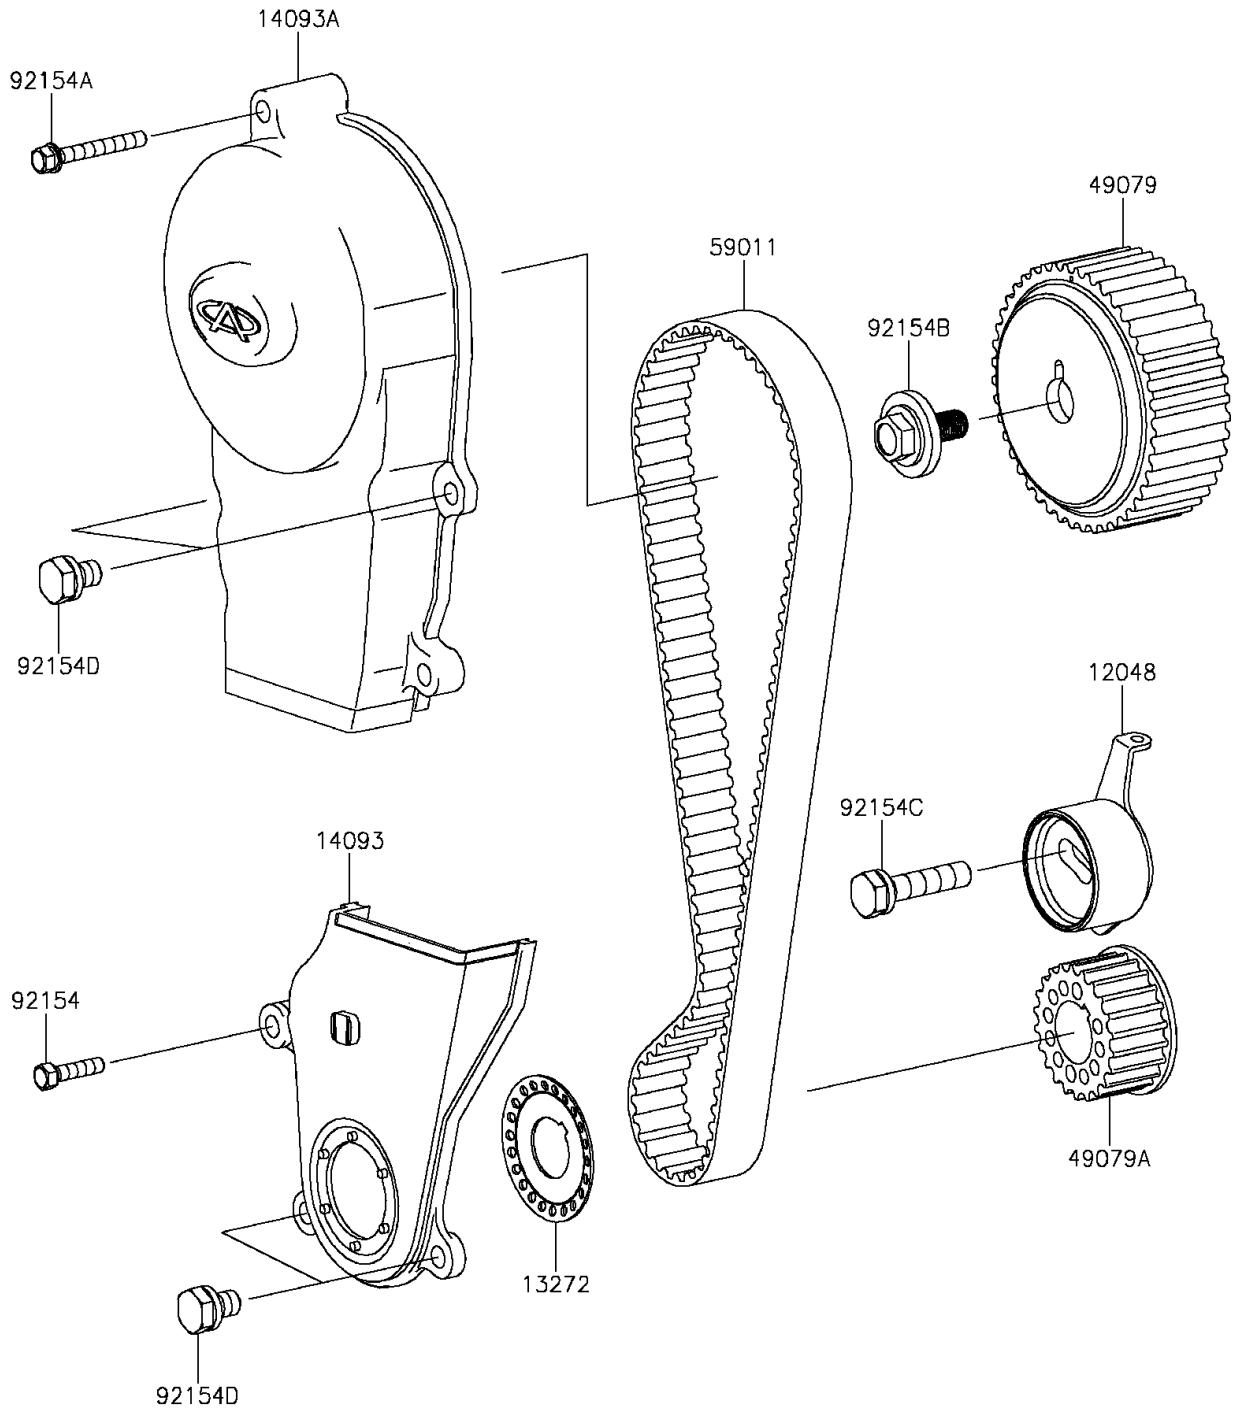

2016 MULE PRO-FX™ EPS LE

PARTS DIAGRAM

Timing Belt

E1215

2016 MULE PRO-FX™ EPS LE

PARTS LIST

Timing Belt

ITEM NAME

PART NUMBER

QUANTITY
