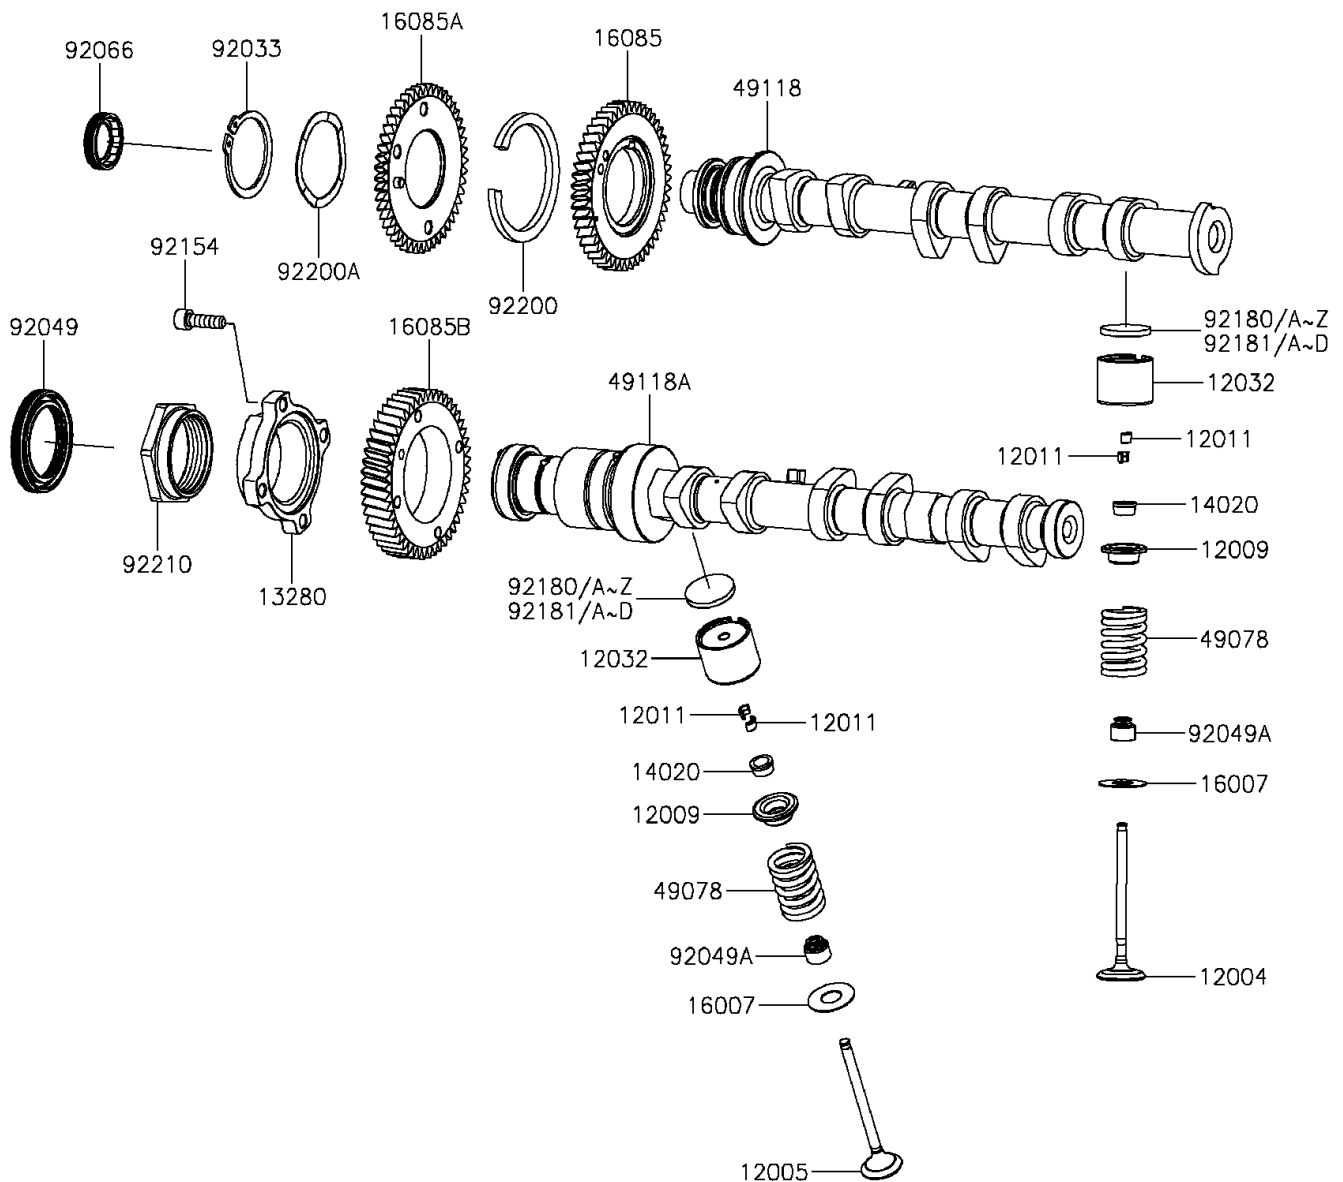

2016 MULE PRO-FX™ EPS LE

PARTS DIAGRAM

Valve(s)/Camshaft(s)

E1211

2016 MULE PRO-FX™ EPS LE

PARTS LIST

Valve(s)/Camshaft(s)

ITEM NAME

PART NUMBER

QUANTITY
