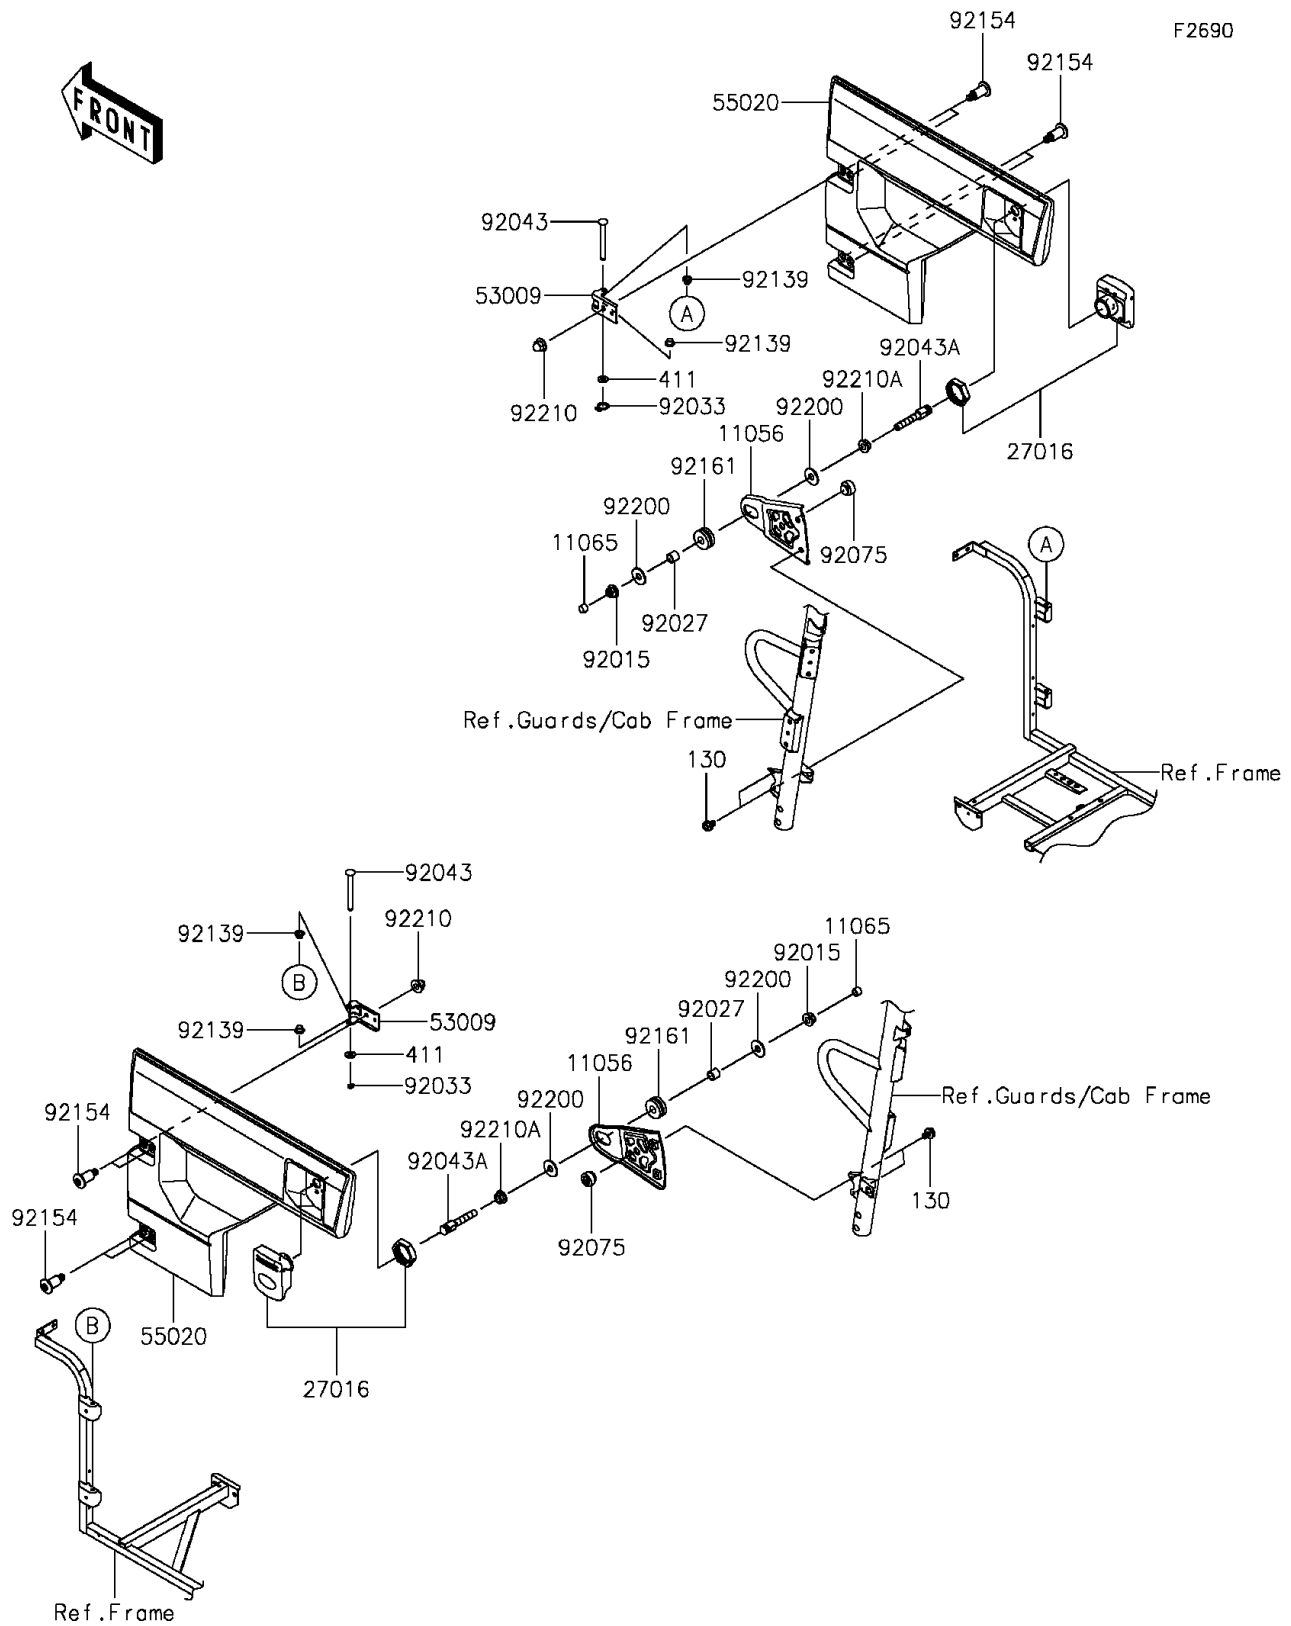

2016 MULE PRO-FX™

PARTS DIAGRAM

Door

F2690

2016 MULE PRO-FX™

PARTS LIST

Door

ITEM NAME

PART NUMBER

QUANTITY
