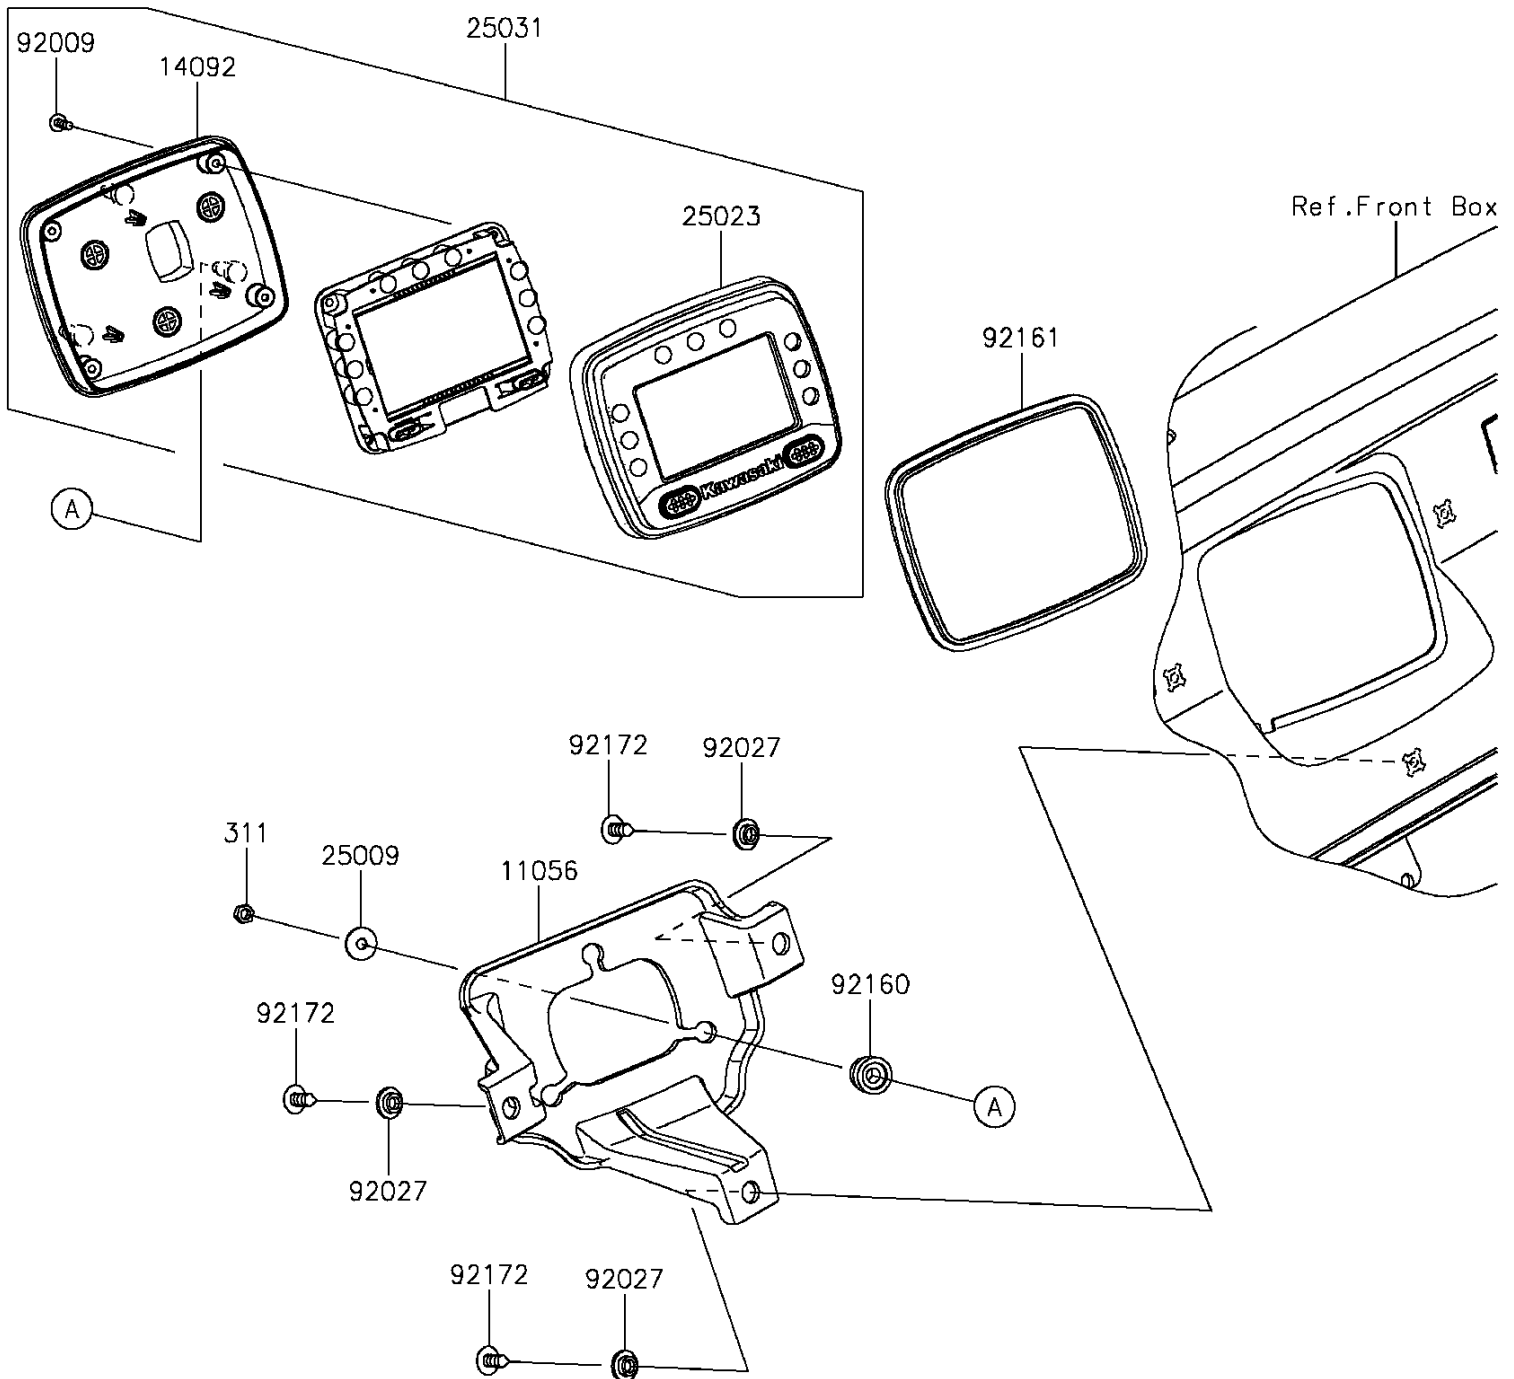

2016 MULE PRO-FX™

PARTS DIAGRAM

Meter(s)

F2530

2016 MULE PRO-FX™

PARTS LIST

Meter(s)

ITEM NAME

PART NUMBER

QUANTITY
