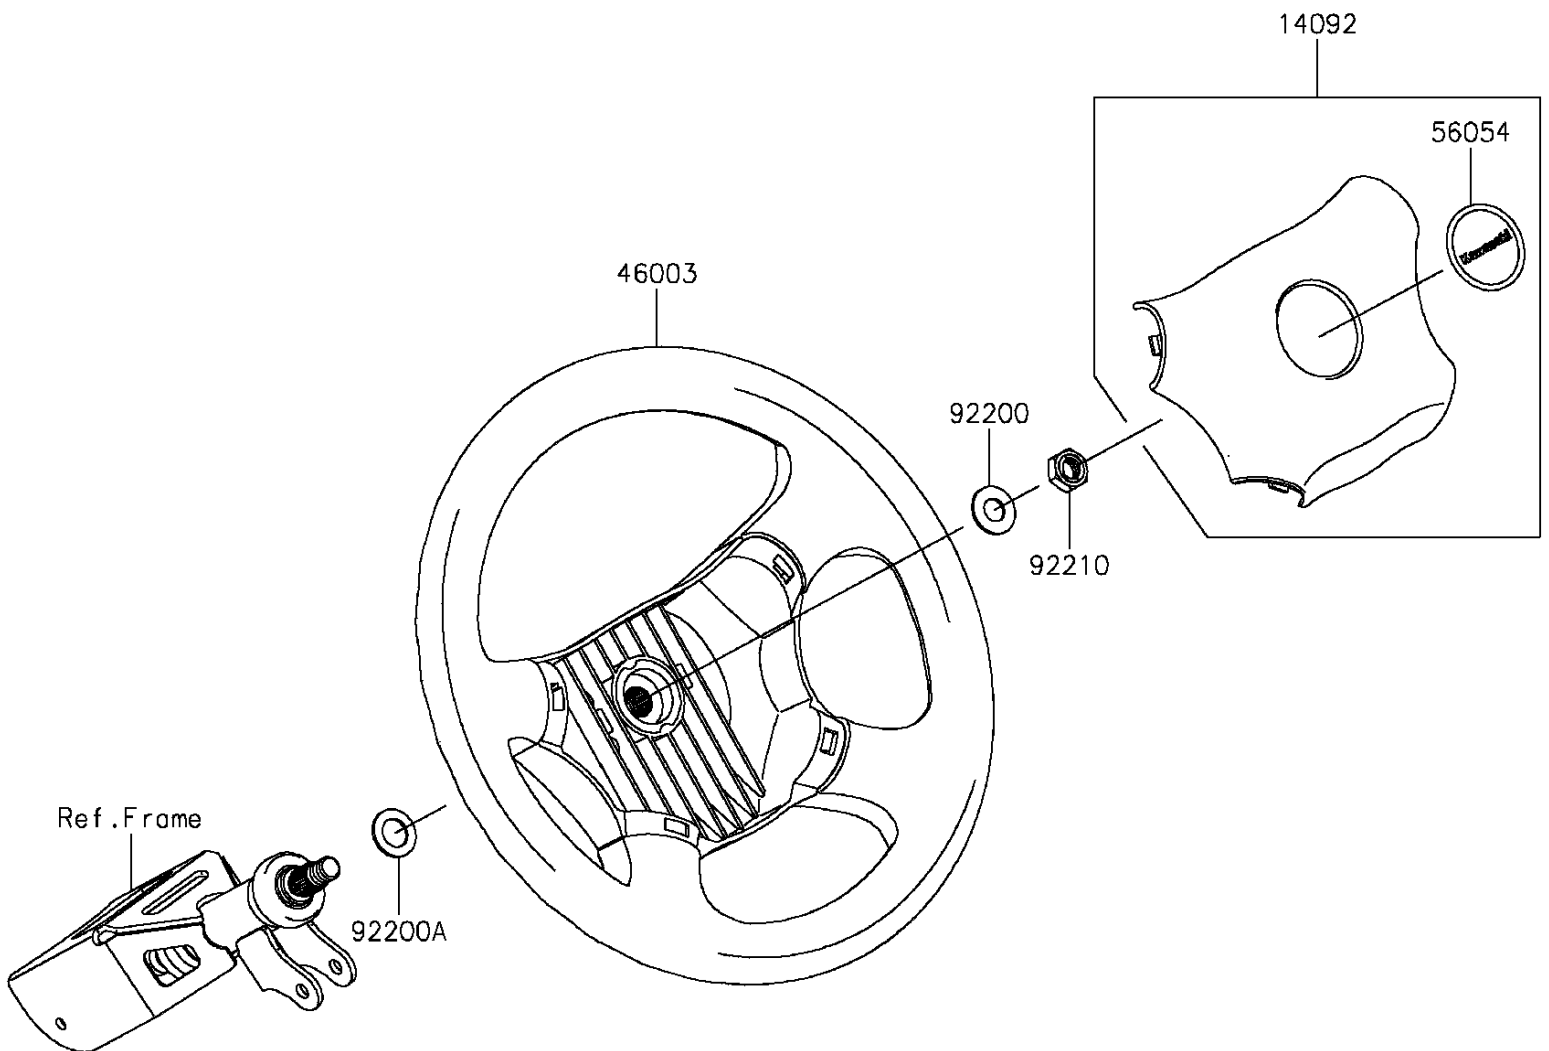

2016 MULE PRO-FX™

PARTS DIAGRAM

Steering Wheel

F2311

2016 MULE PRO-FX™

PARTS LIST

Steering Wheel

ITEM NAME

PART NUMBER

QUANTITY
