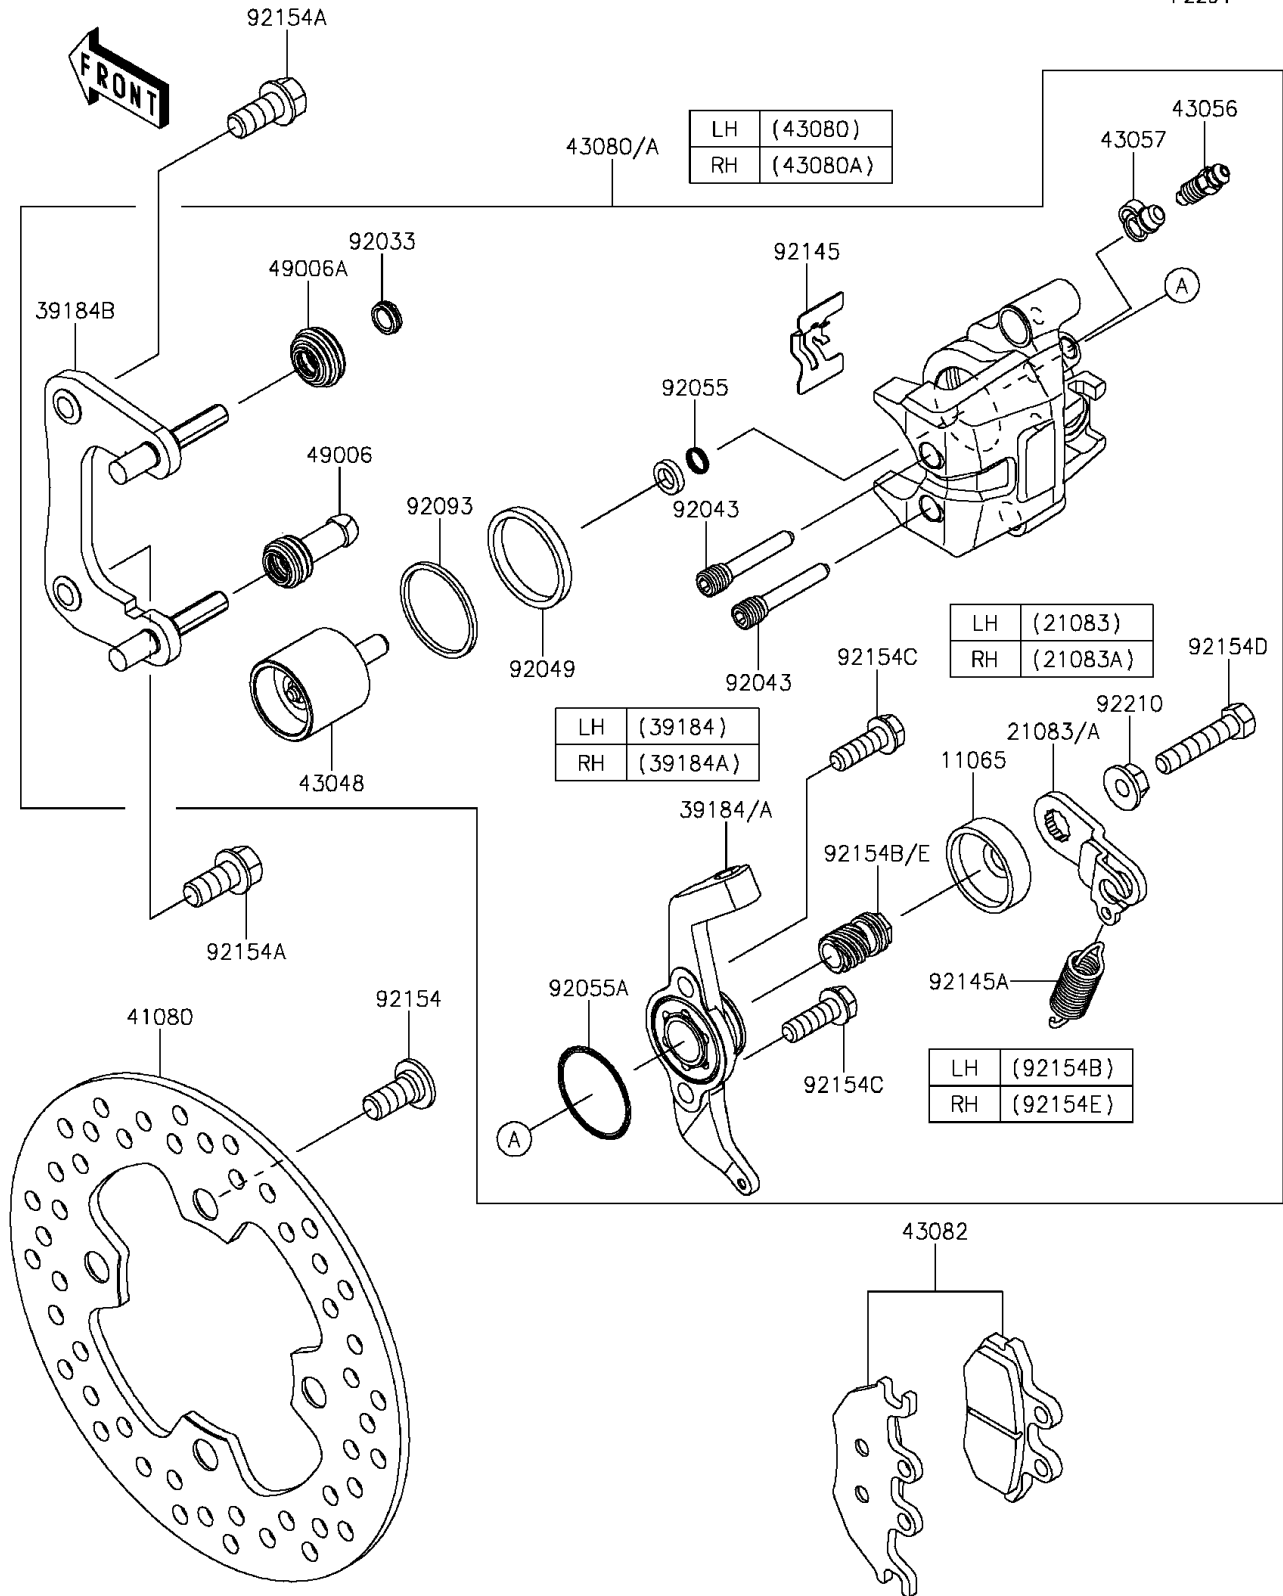

2016 MULE PRO-FX™

PARTS DIAGRAM

Rear Brake

F2294

2016 MULE PRO-FX™

PARTS LIST

Rear Brake

ITEM NAME

PART NUMBER

QUANTITY
