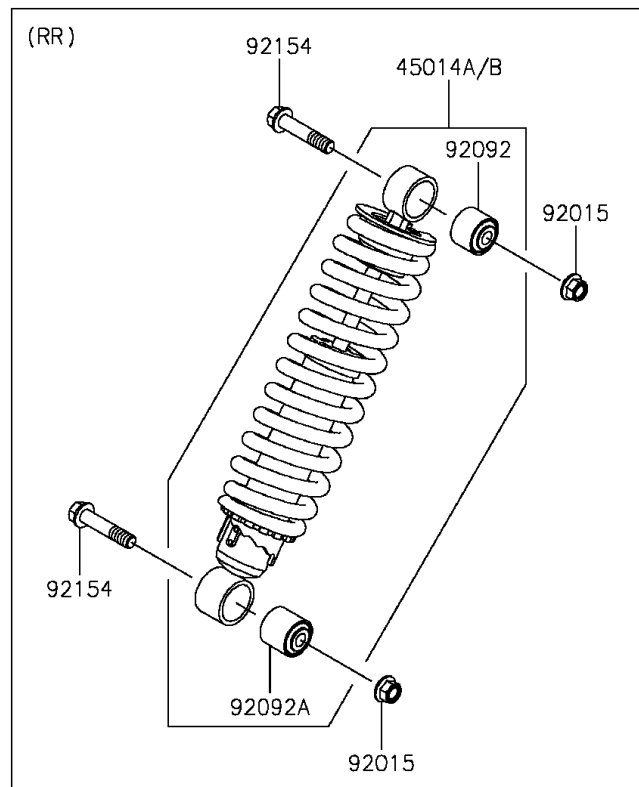

2016 MULE PRO-FX™

PARTS DIAGRAM

Shock Absorber(s)

2016 MULE PRO-FX™

PARTS LIST

Shock Absorber(s)

ITEM NAME

PART NUMBER

QUANTITY
