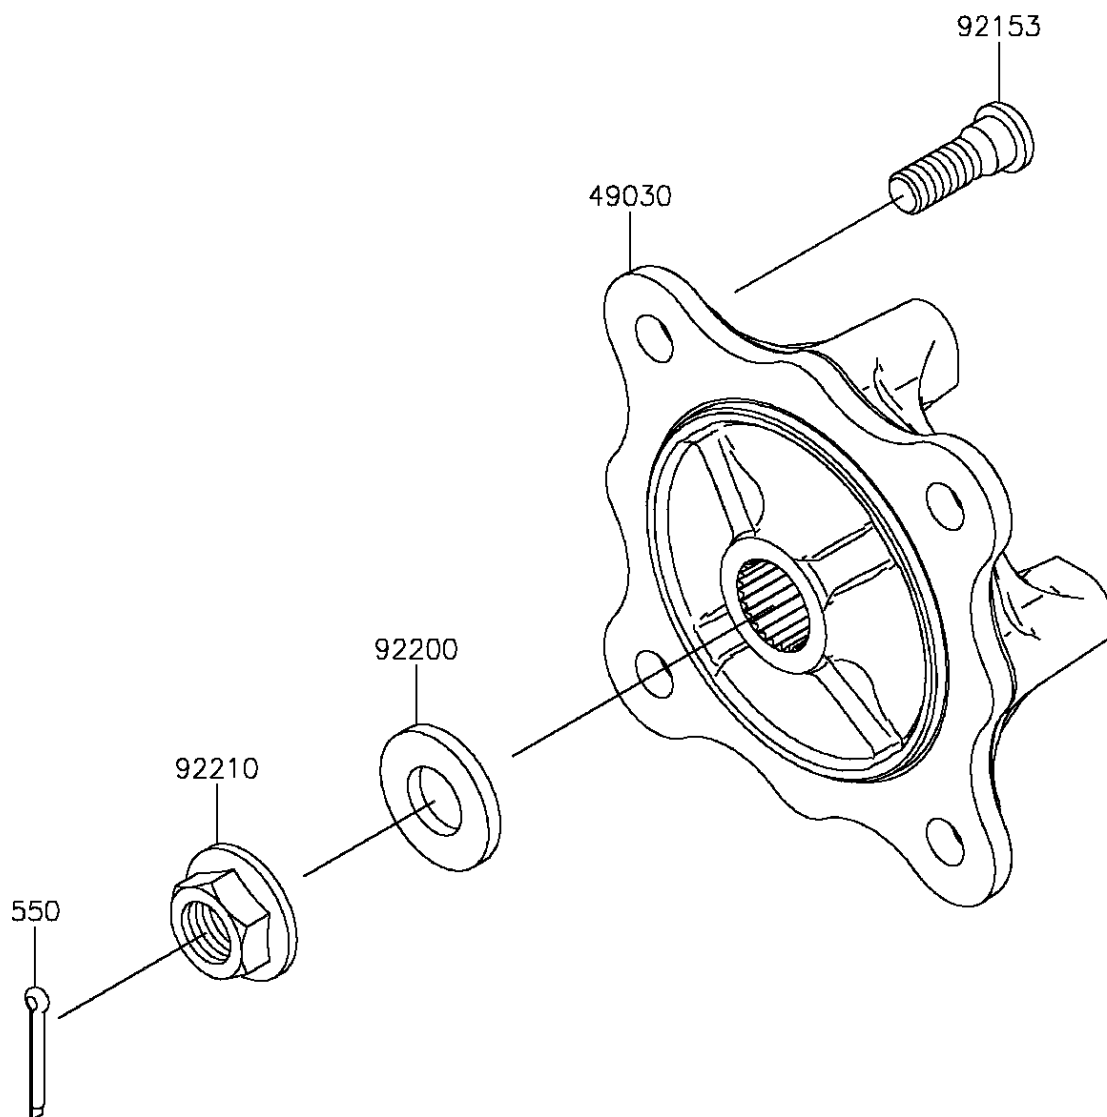

2016 MULE PRO-FX™

PARTS DIAGRAM

Front Hubs/Brakes

F2230

2016 MULE PRO-FX™

PARTS LIST

Front Hubs/Brakes

ITEM NAME

PART NUMBER

QUANTITY
