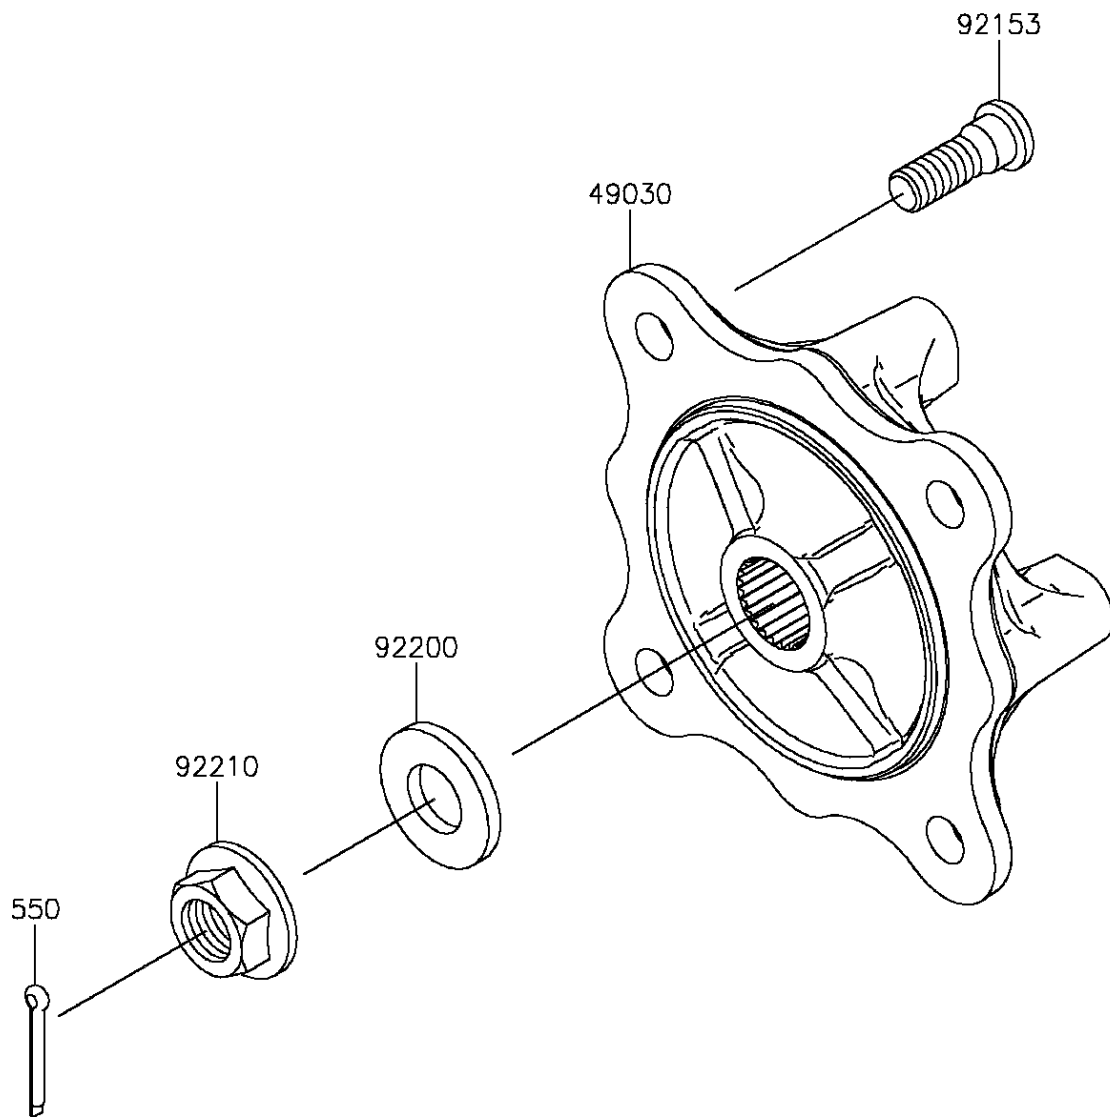

2016 MULE PRO-FX™

PARTS DIAGRAM

Front Hubs/Brakes

F2230

2016 MULE PRO-FX™

PARTS LIST

Front Hubs/Brakes

ITEM NAME

PART NUMBER

QUANTITY
