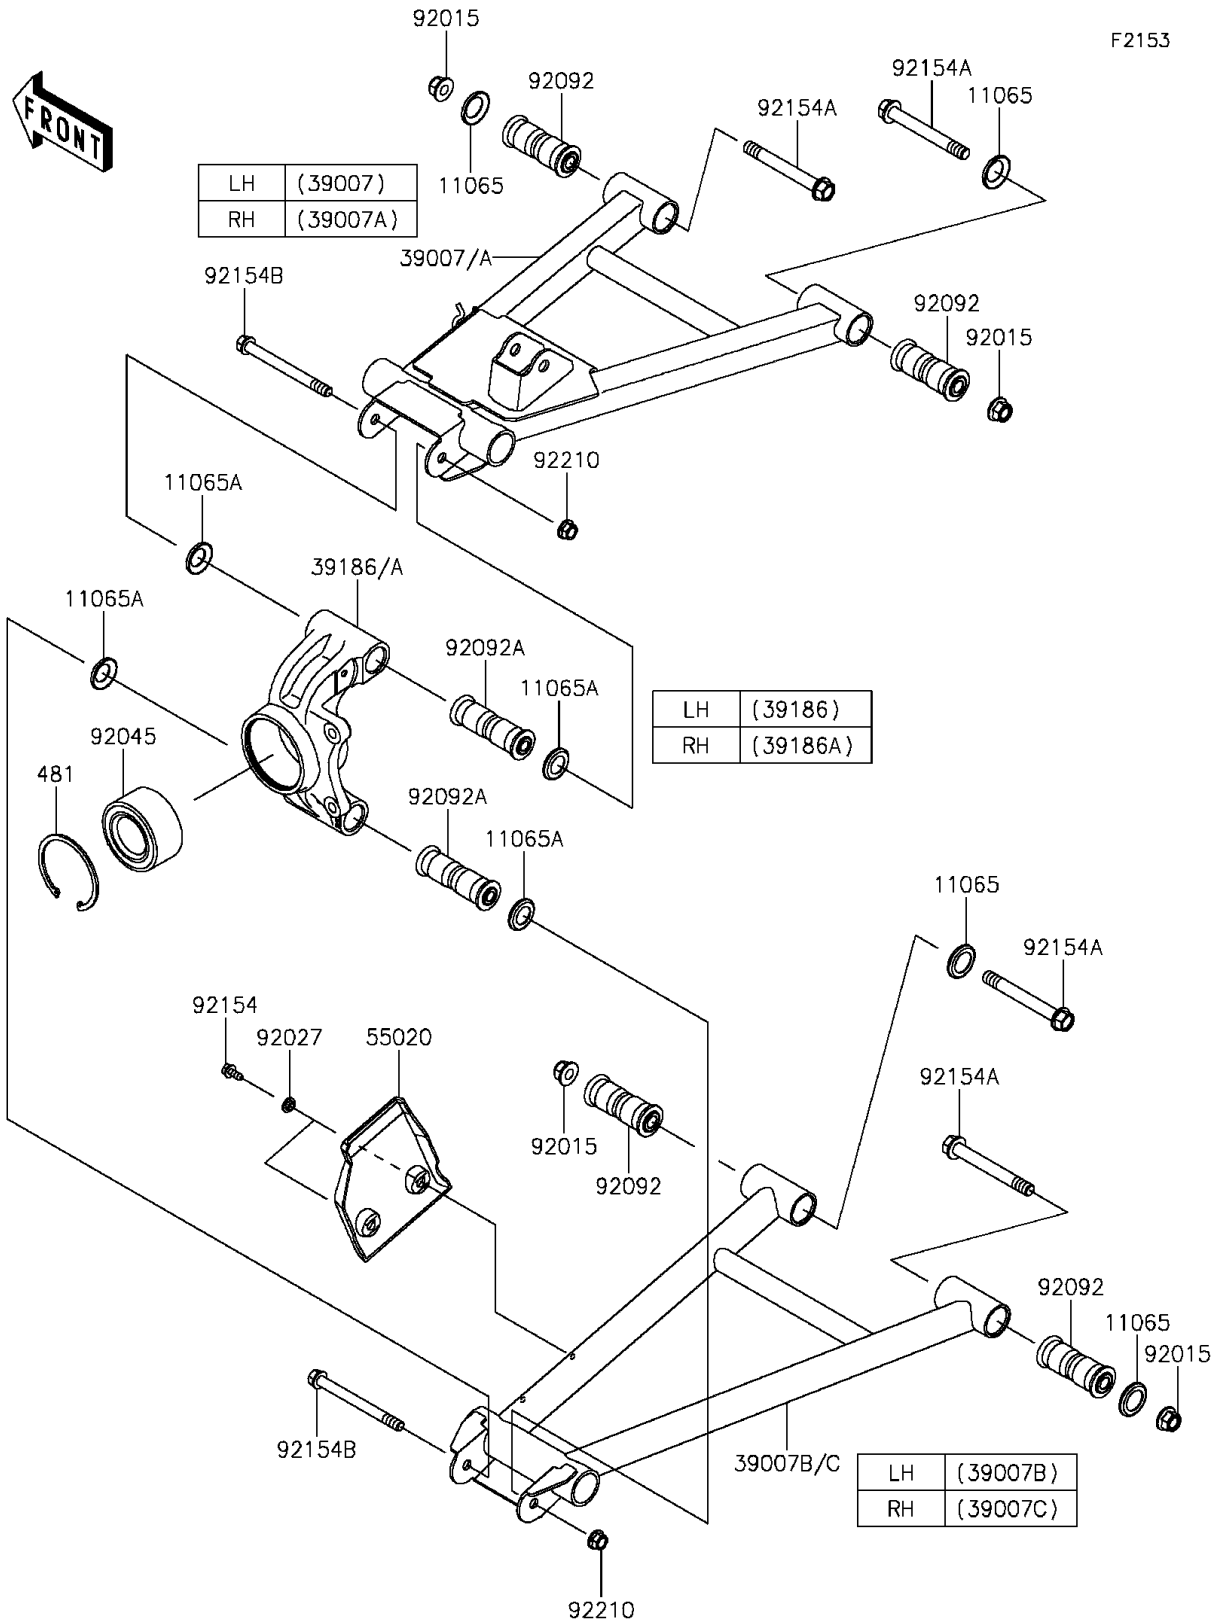

2016 MULE PRO-FX™

PARTS DIAGRAM

Rear Suspension

2016 MULE PRO-FX™

PARTS LIST

Rear Suspension

ITEM NAME

PART NUMBER

QUANTITY
