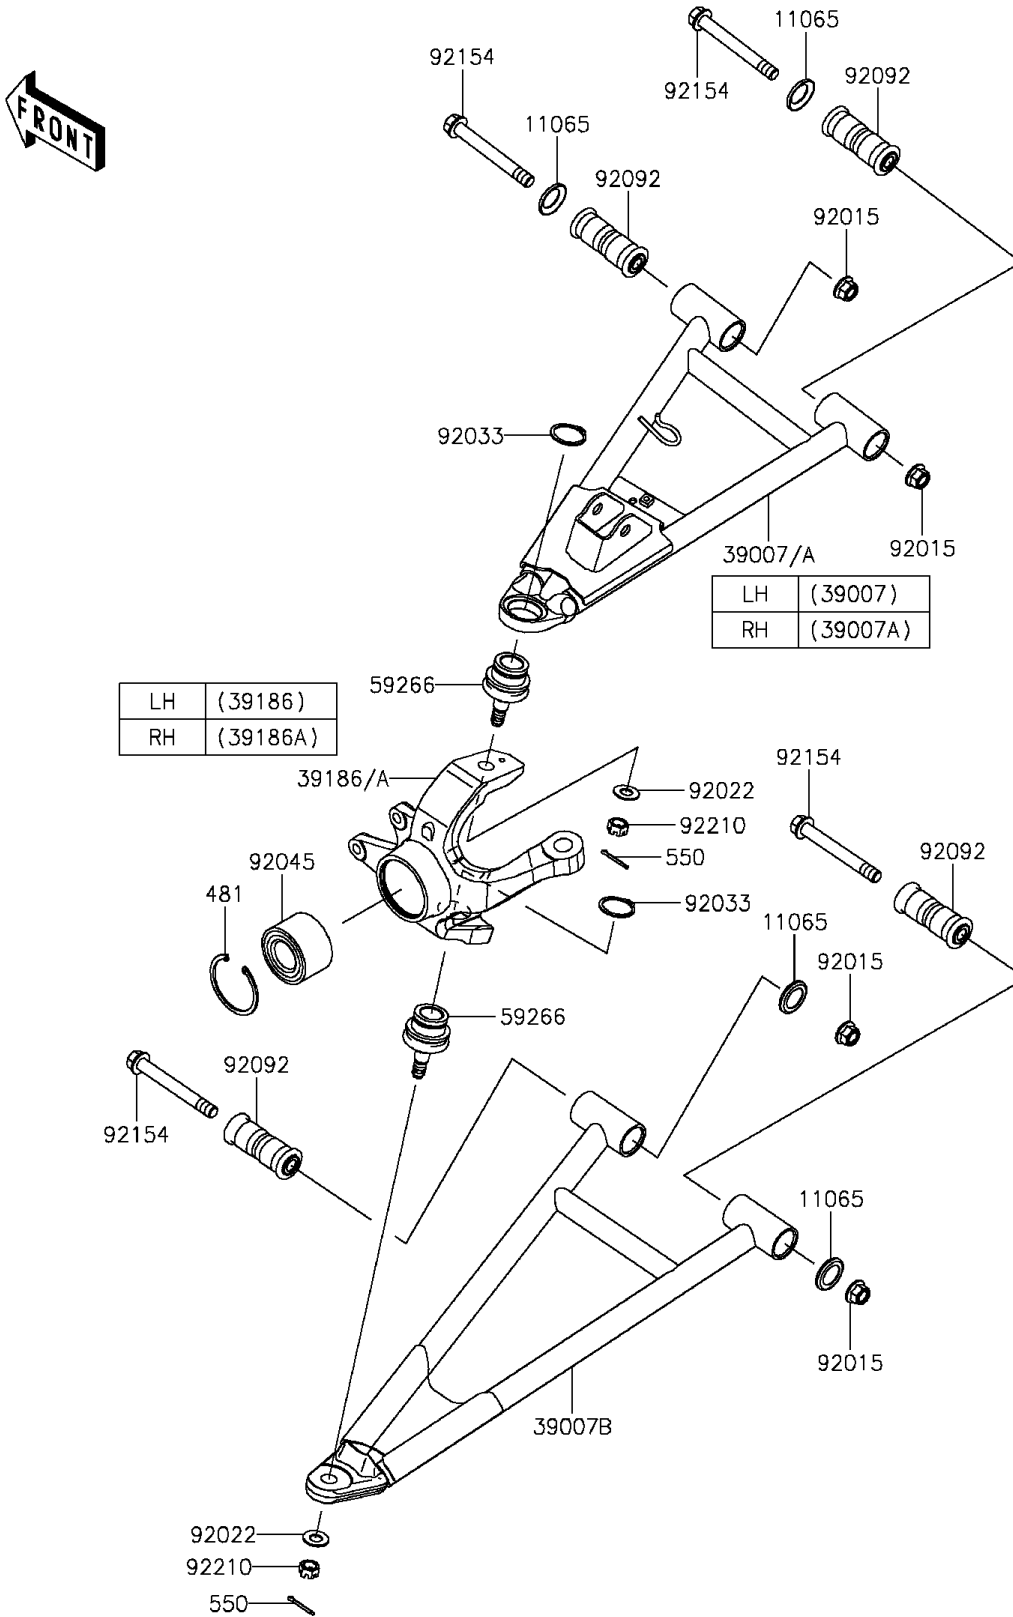

2016 MULE PRO-FX™

PARTS DIAGRAM

Front Suspension

F2152

2016 MULE PRO-FX™

PARTS LIST

Front Suspension

ITEM NAME

PART NUMBER

QUANTITY
