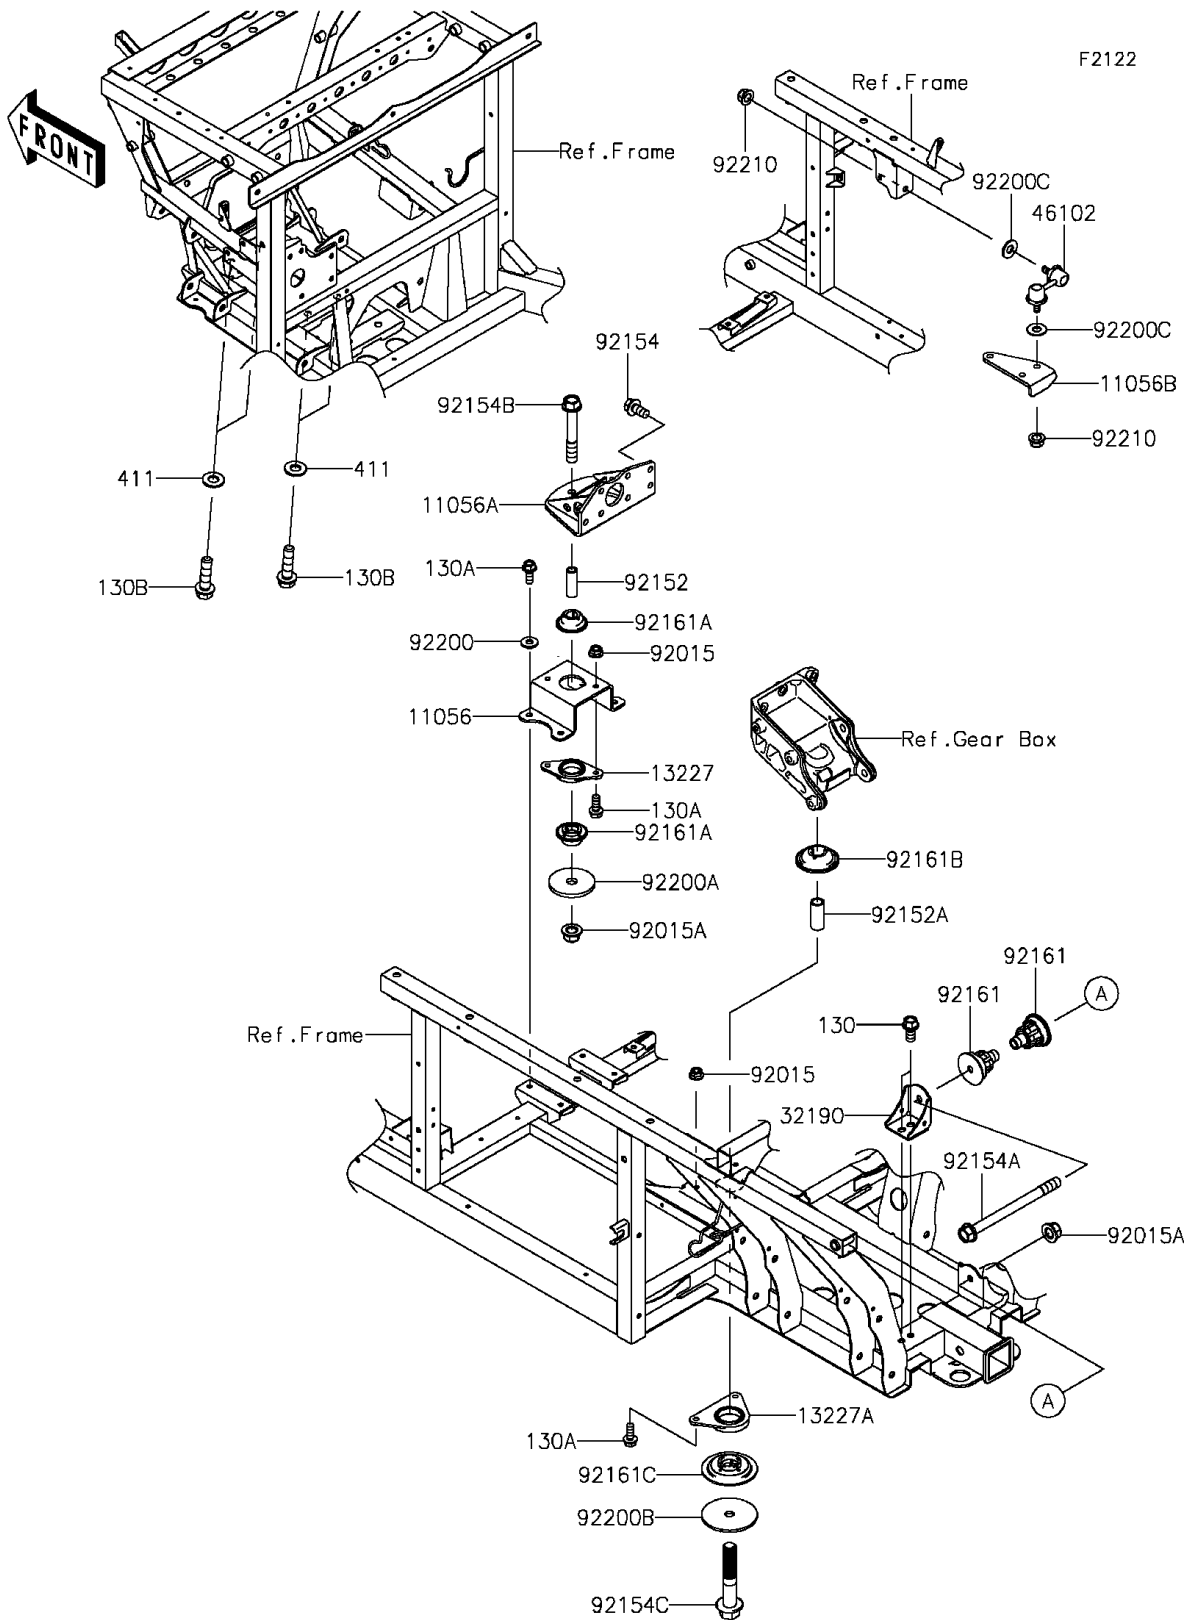

2016 MULE PRO-FX™

PARTS DIAGRAM

Engine Mount

2016 MULE PRO-FX™

PARTS LIST

Engine Mount

Kawasaki

Let the Good Times Roll®

ITEM NAME

PART NUMBER

QUANTITY
