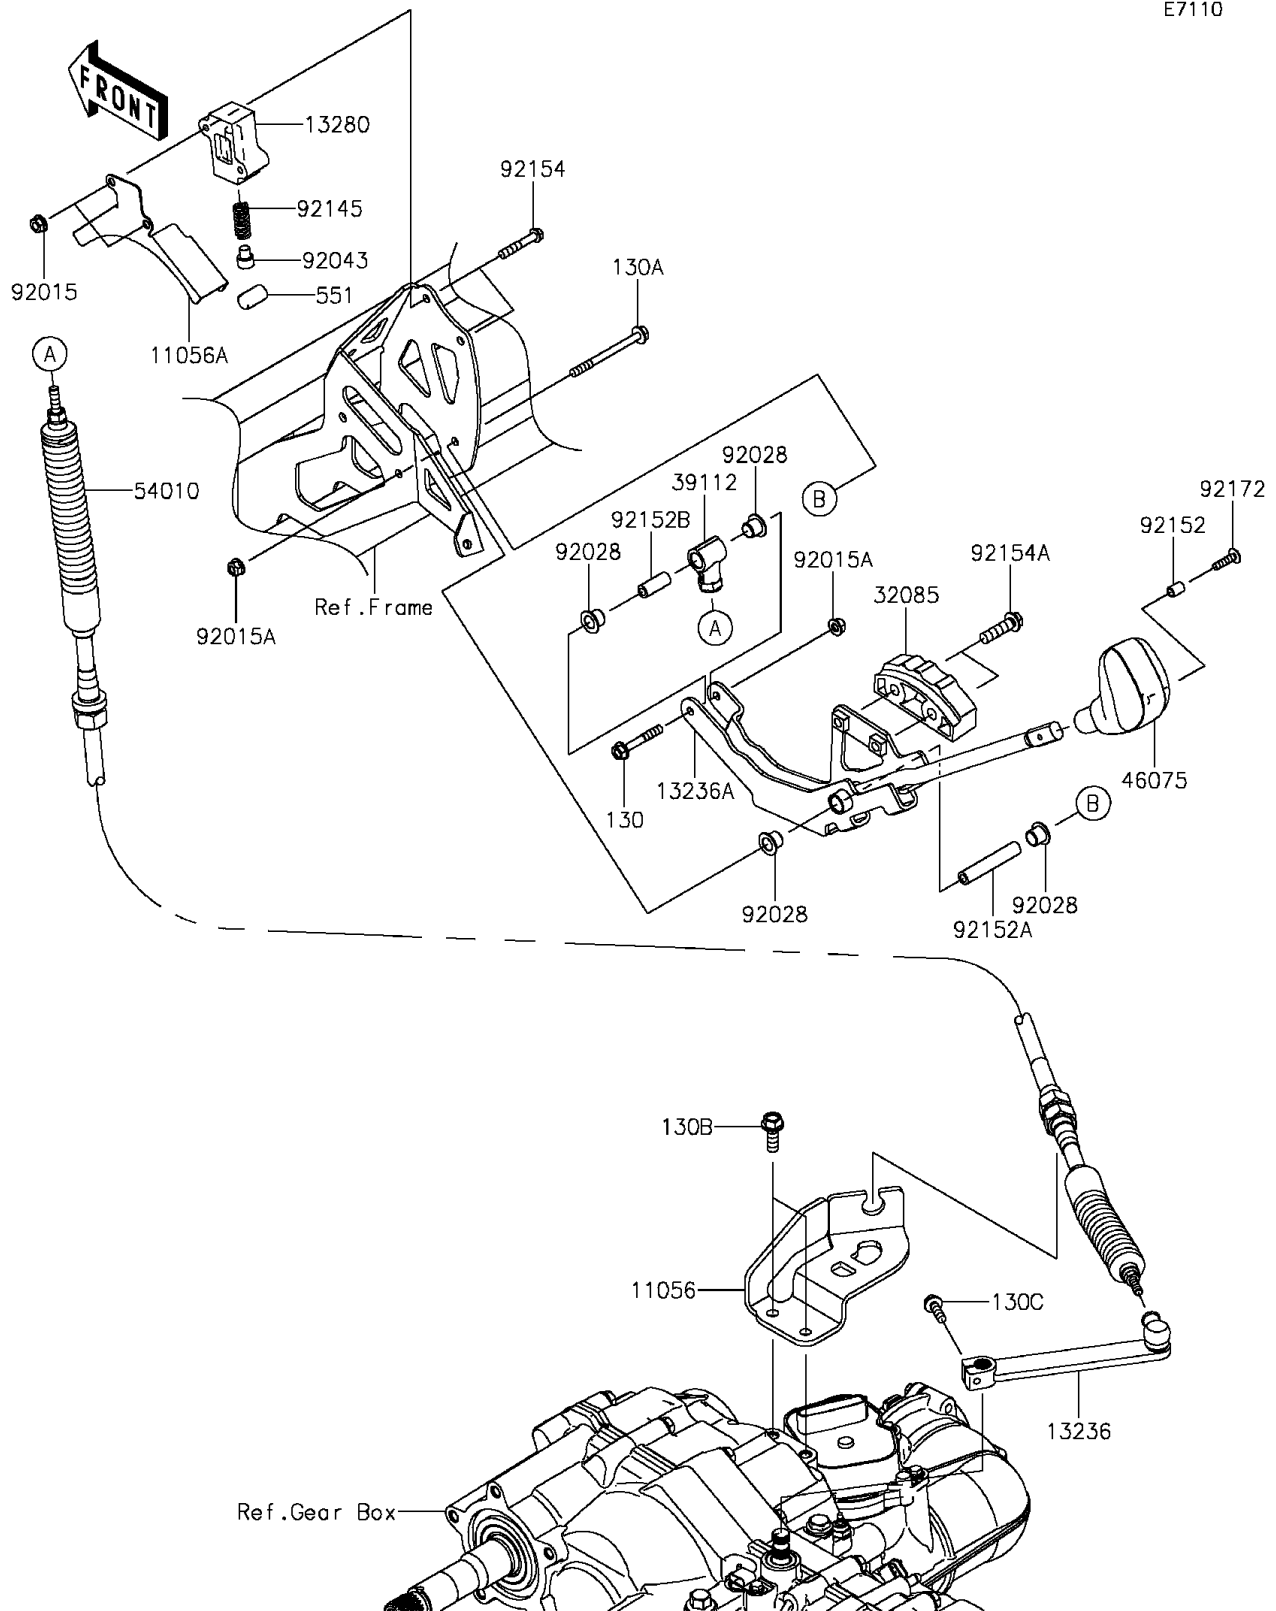

2016 MULE PRO-FX™

PARTS DIAGRAM

Control

E7110

2016 MULE PRO-FX™

PARTS LIST

Control

ITEM NAME

PART NUMBER

QUANTITY
