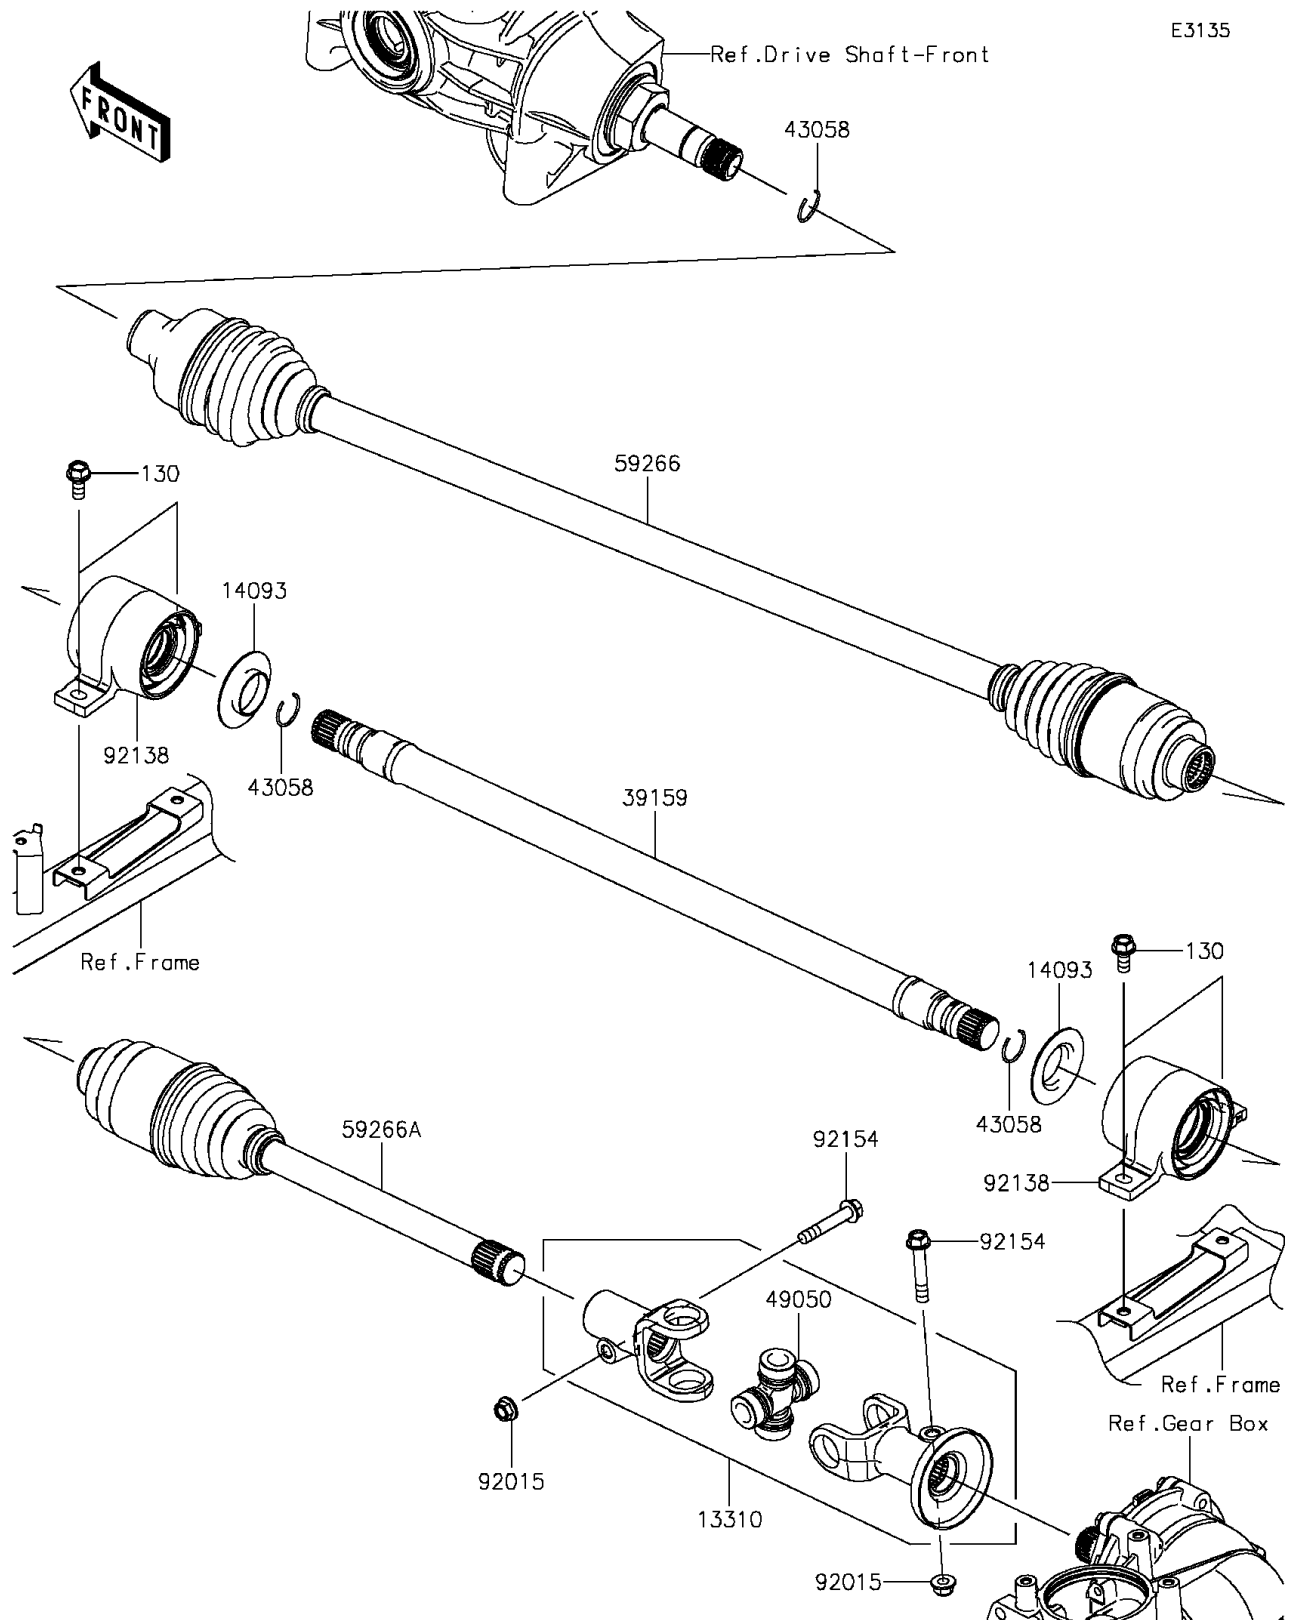

2016 MULE PRO-FX™

PARTS DIAGRAM

Drive Shaft-Propeller

E3135

2016 MULE PRO-FX™

PARTS LIST

Drive Shaft-Propeller

ITEM NAME

PART NUMBER

QUANTITY
