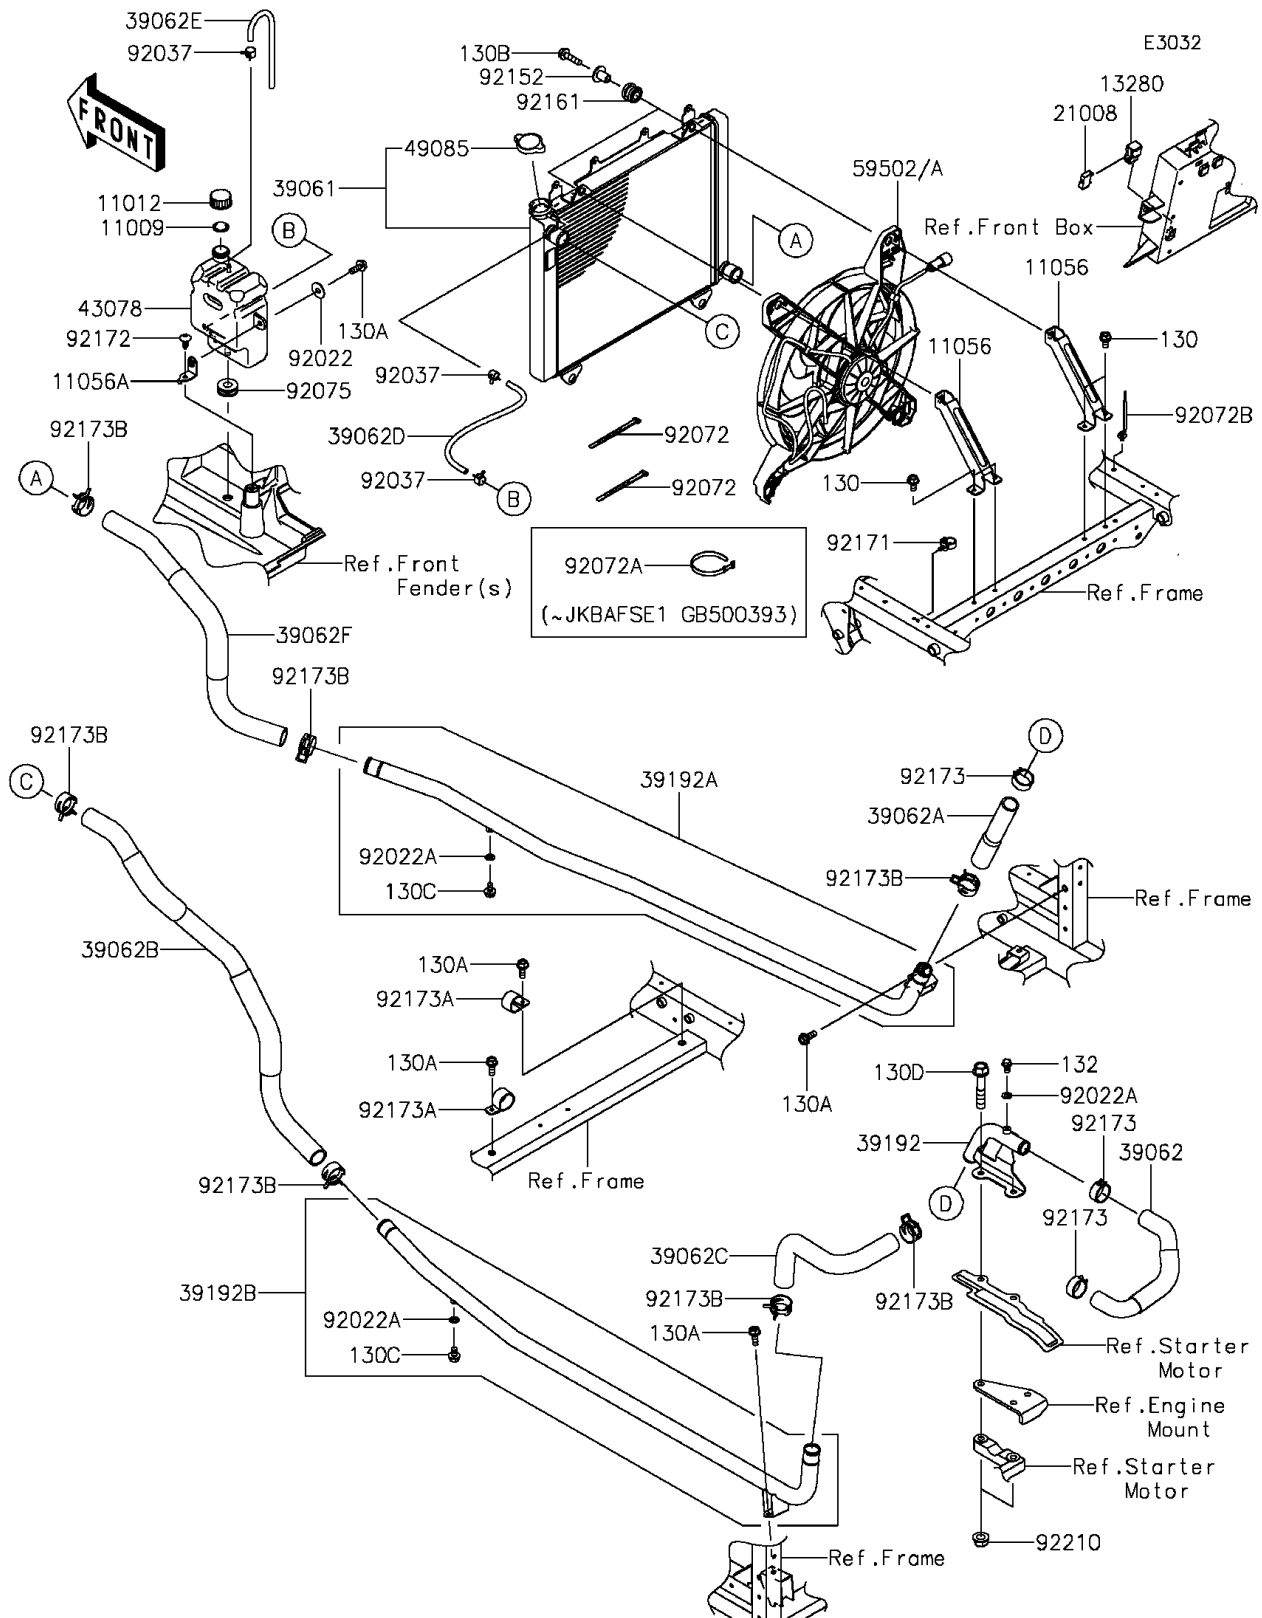

2016 MULE PRO-FX™

PARTS DIAGRAM

Radiator

2016 MULE PRO-FX™

PARTS LIST

Radiator

ITEM NAME

PART NUMBER

QUANTITY
