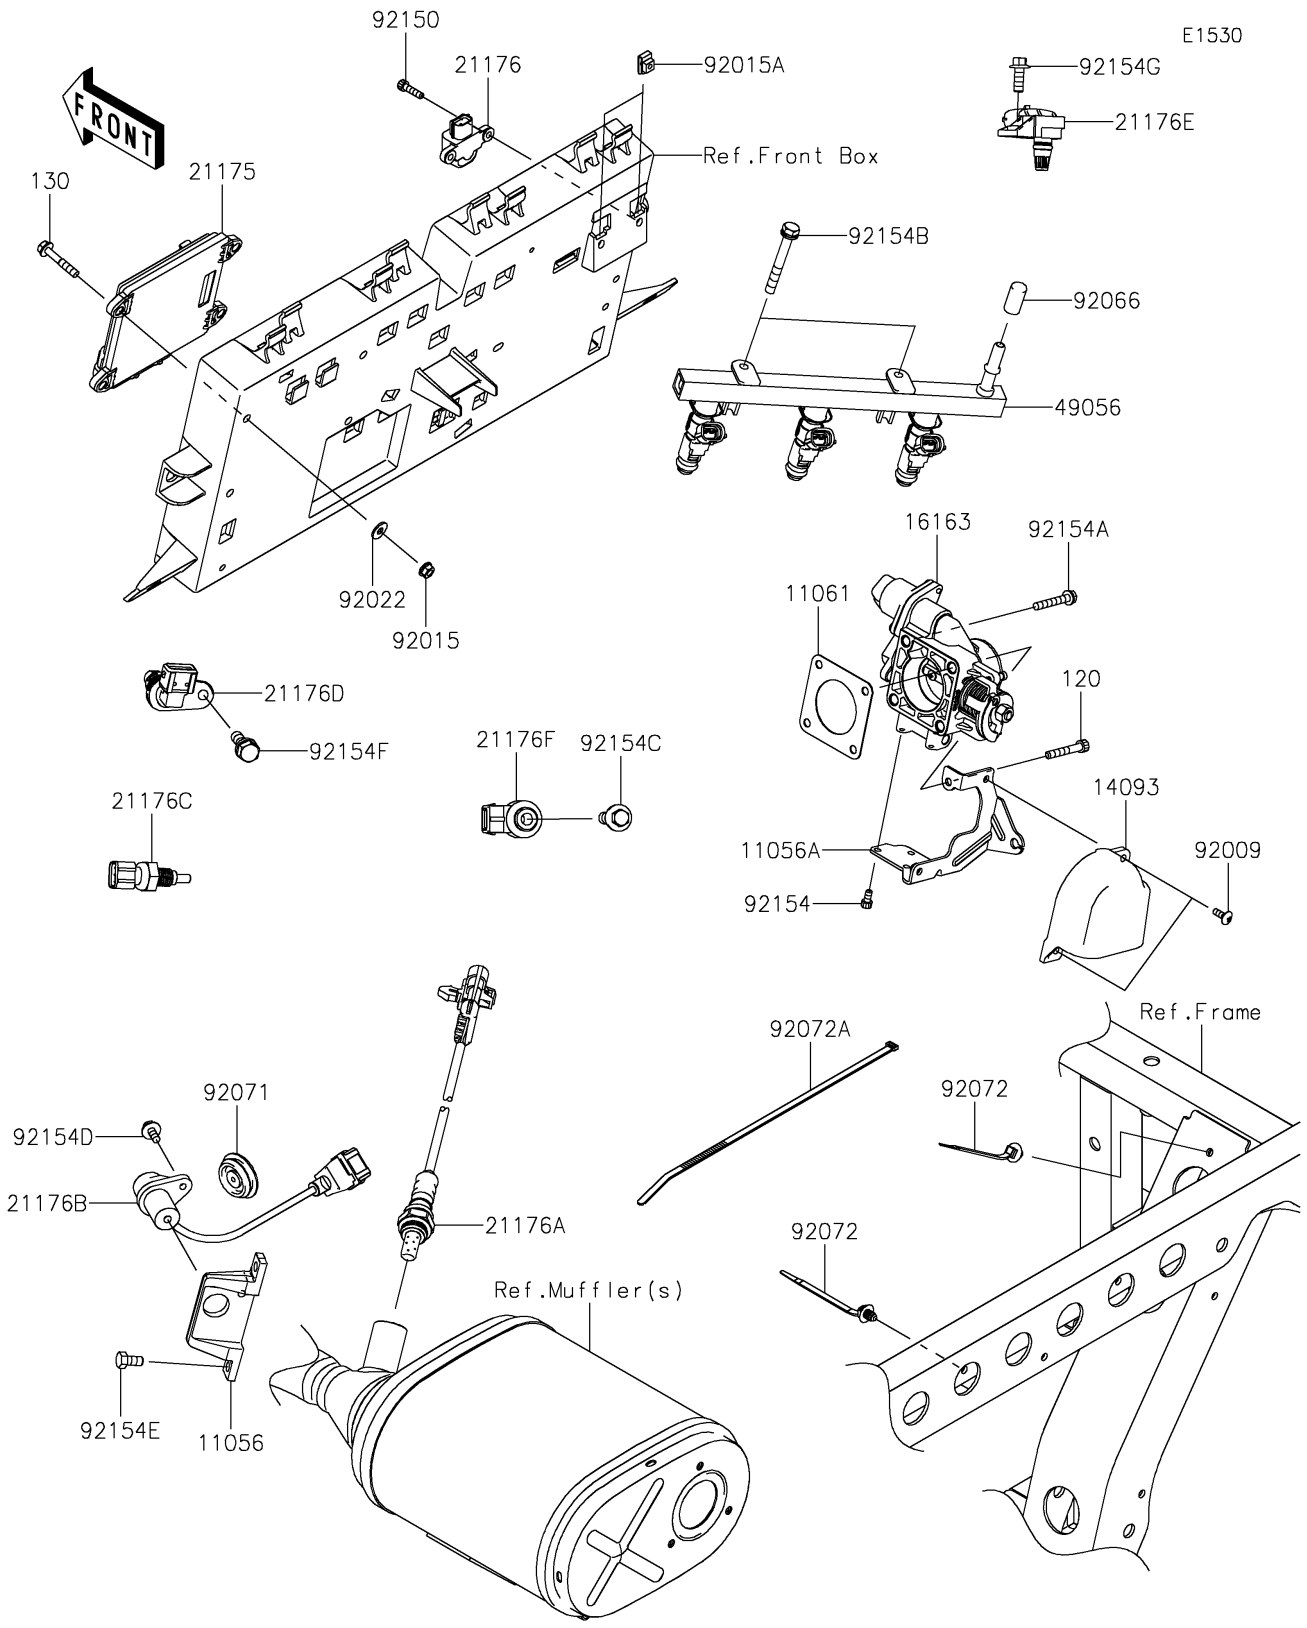

2016 MULE PRO-FX™

PARTS DIAGRAM

Fuel Injection

2016 MULE PRO-FX™

PARTS LIST

Fuel Injection

ITEM NAME

PART NUMBER

QUANTITY
