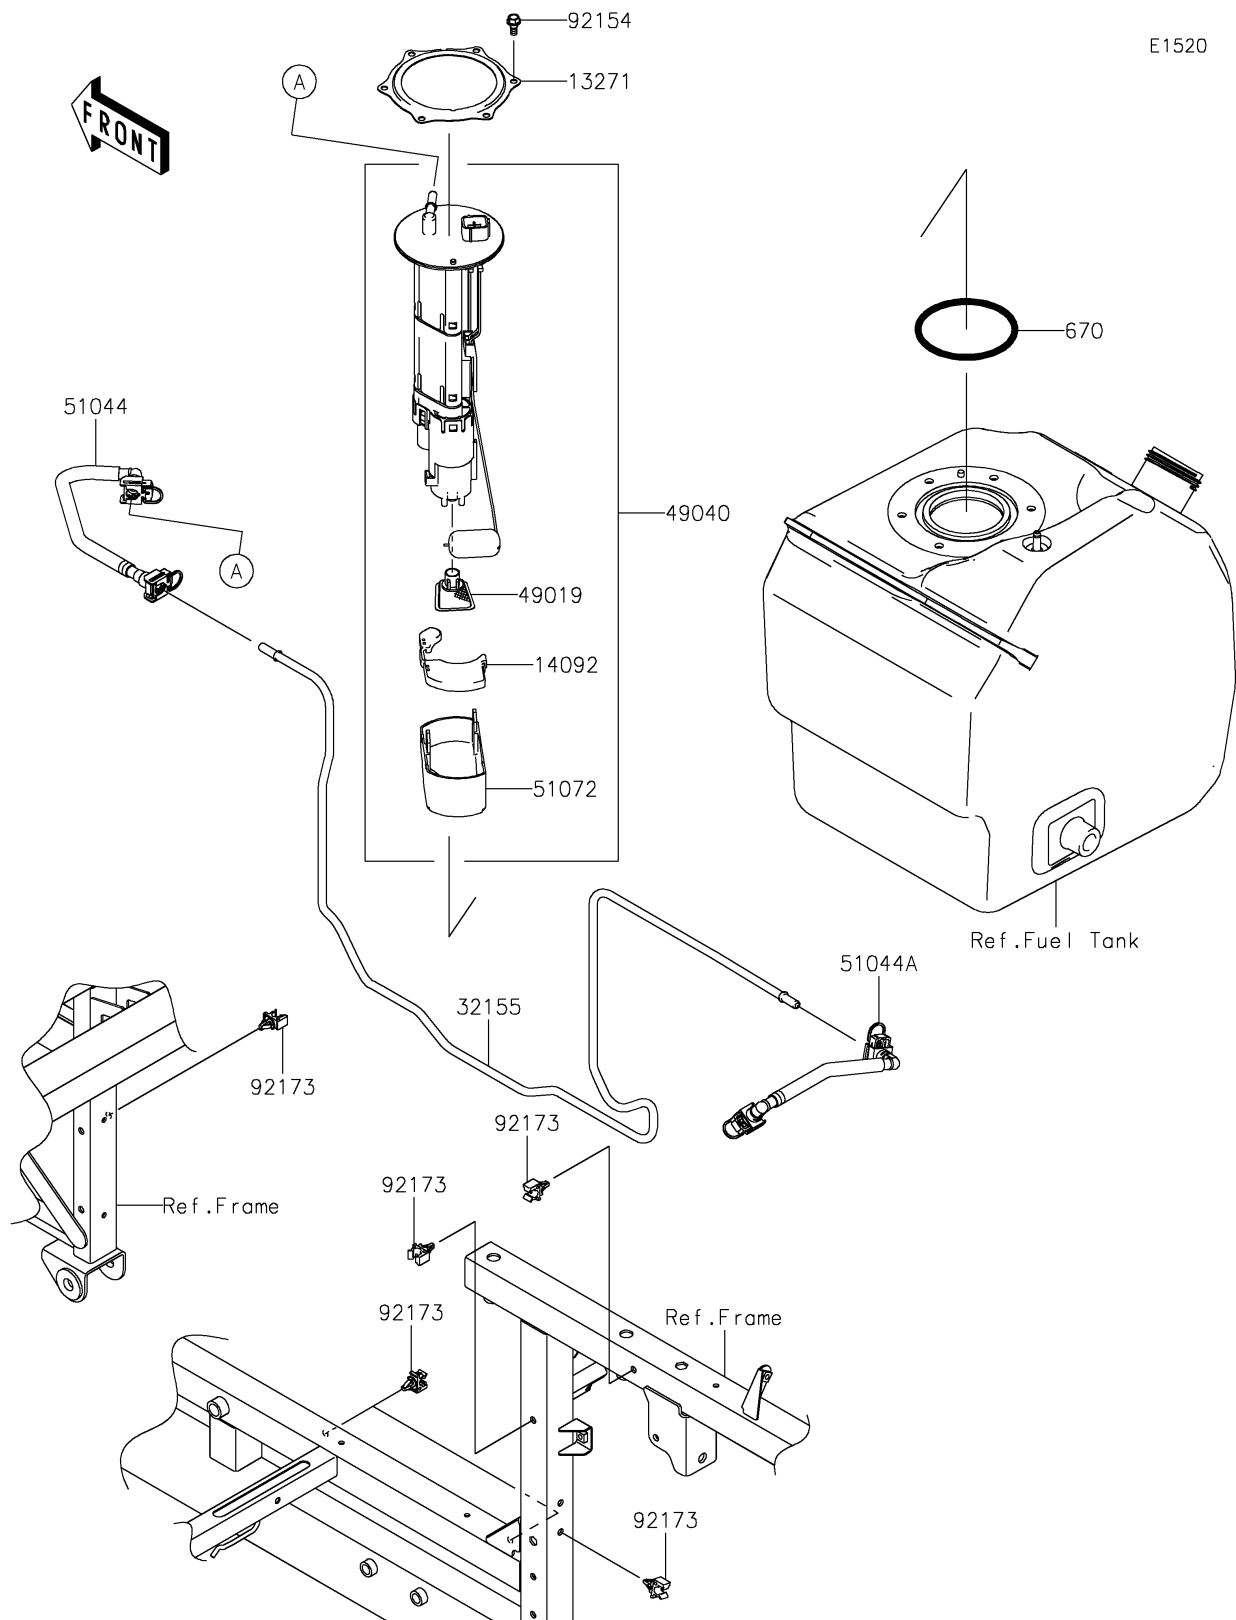

2016 MULE PRO-FX™

PARTS DIAGRAM

Fuel Pump

2016 MULE PRO-FX™

PARTS LIST

Fuel Pump

ITEM NAME

PART NUMBER

QUANTITY
