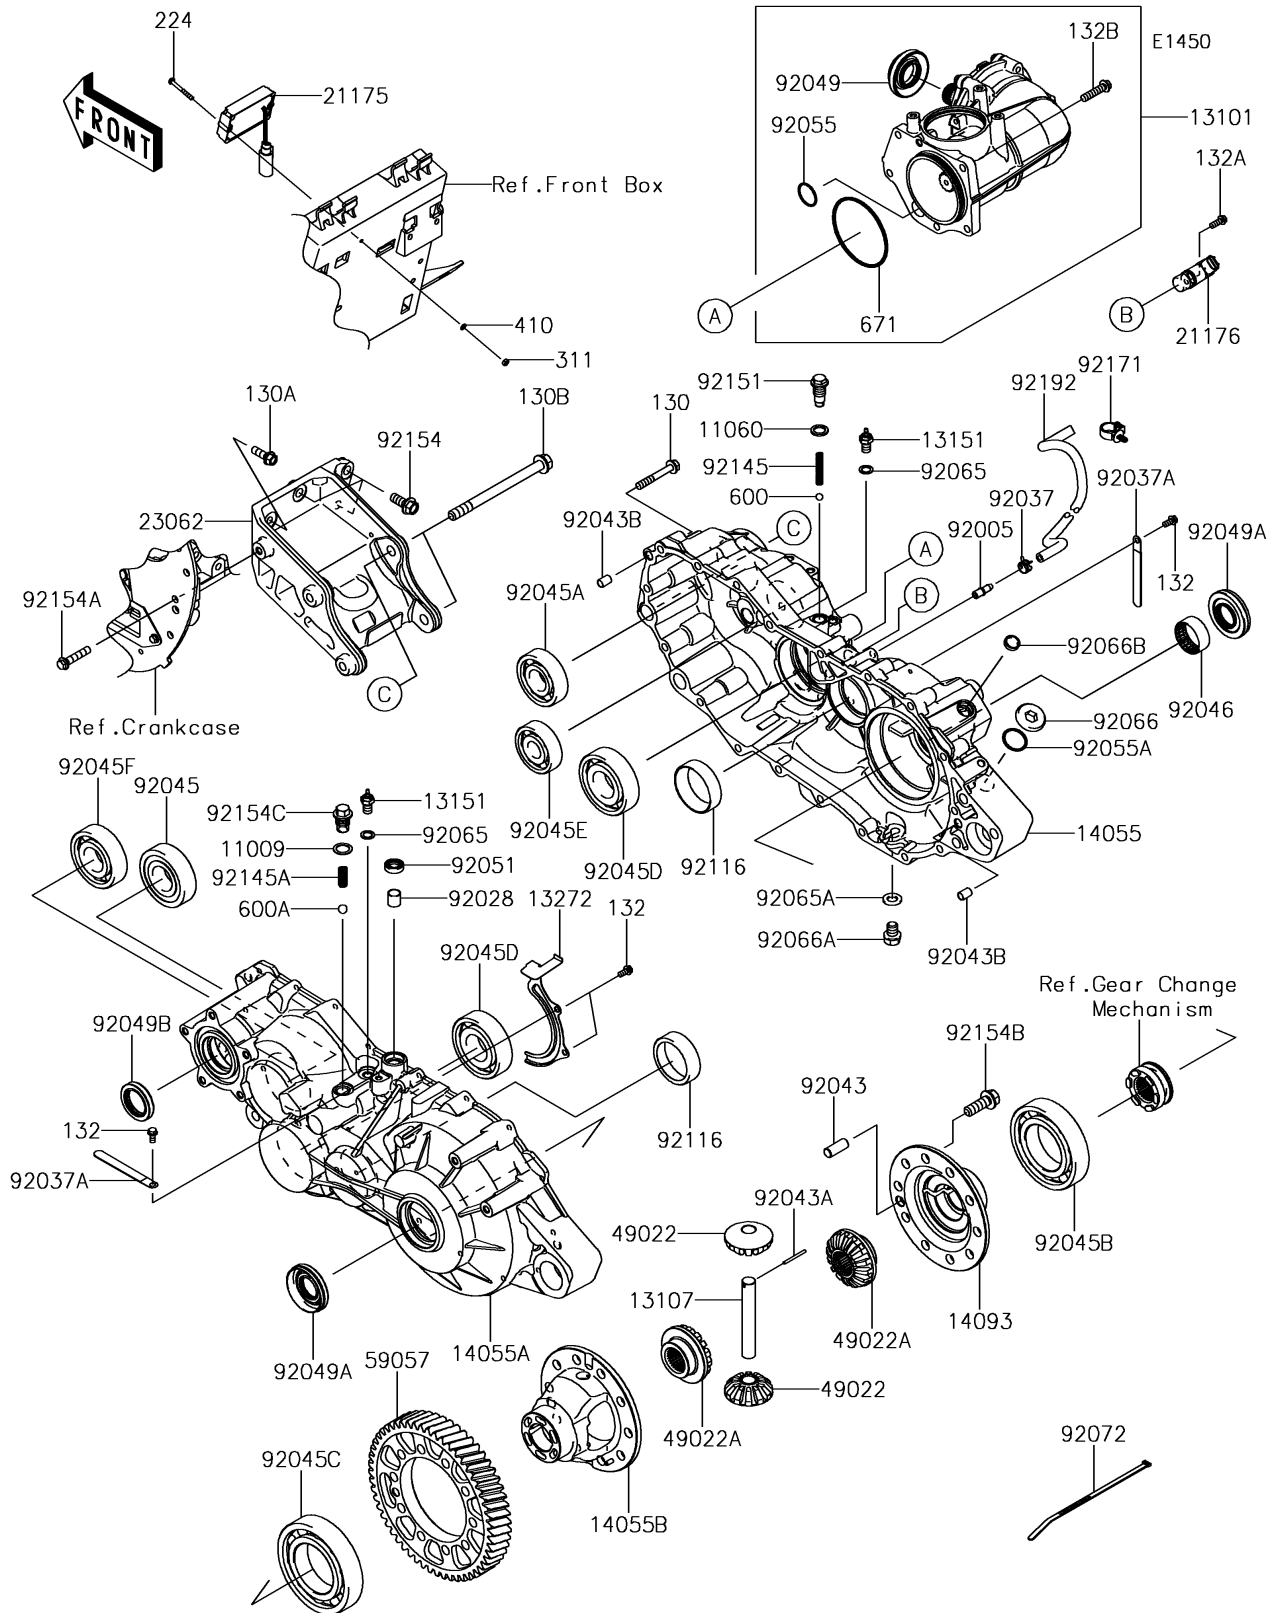

2016 MULE PRO-FX™

PARTS DIAGRAM

Gear Box

2016 MULE PRO-FX™

PARTS LIST

Gear Box

ITEM NAME

PART NUMBER

QUANTITY
