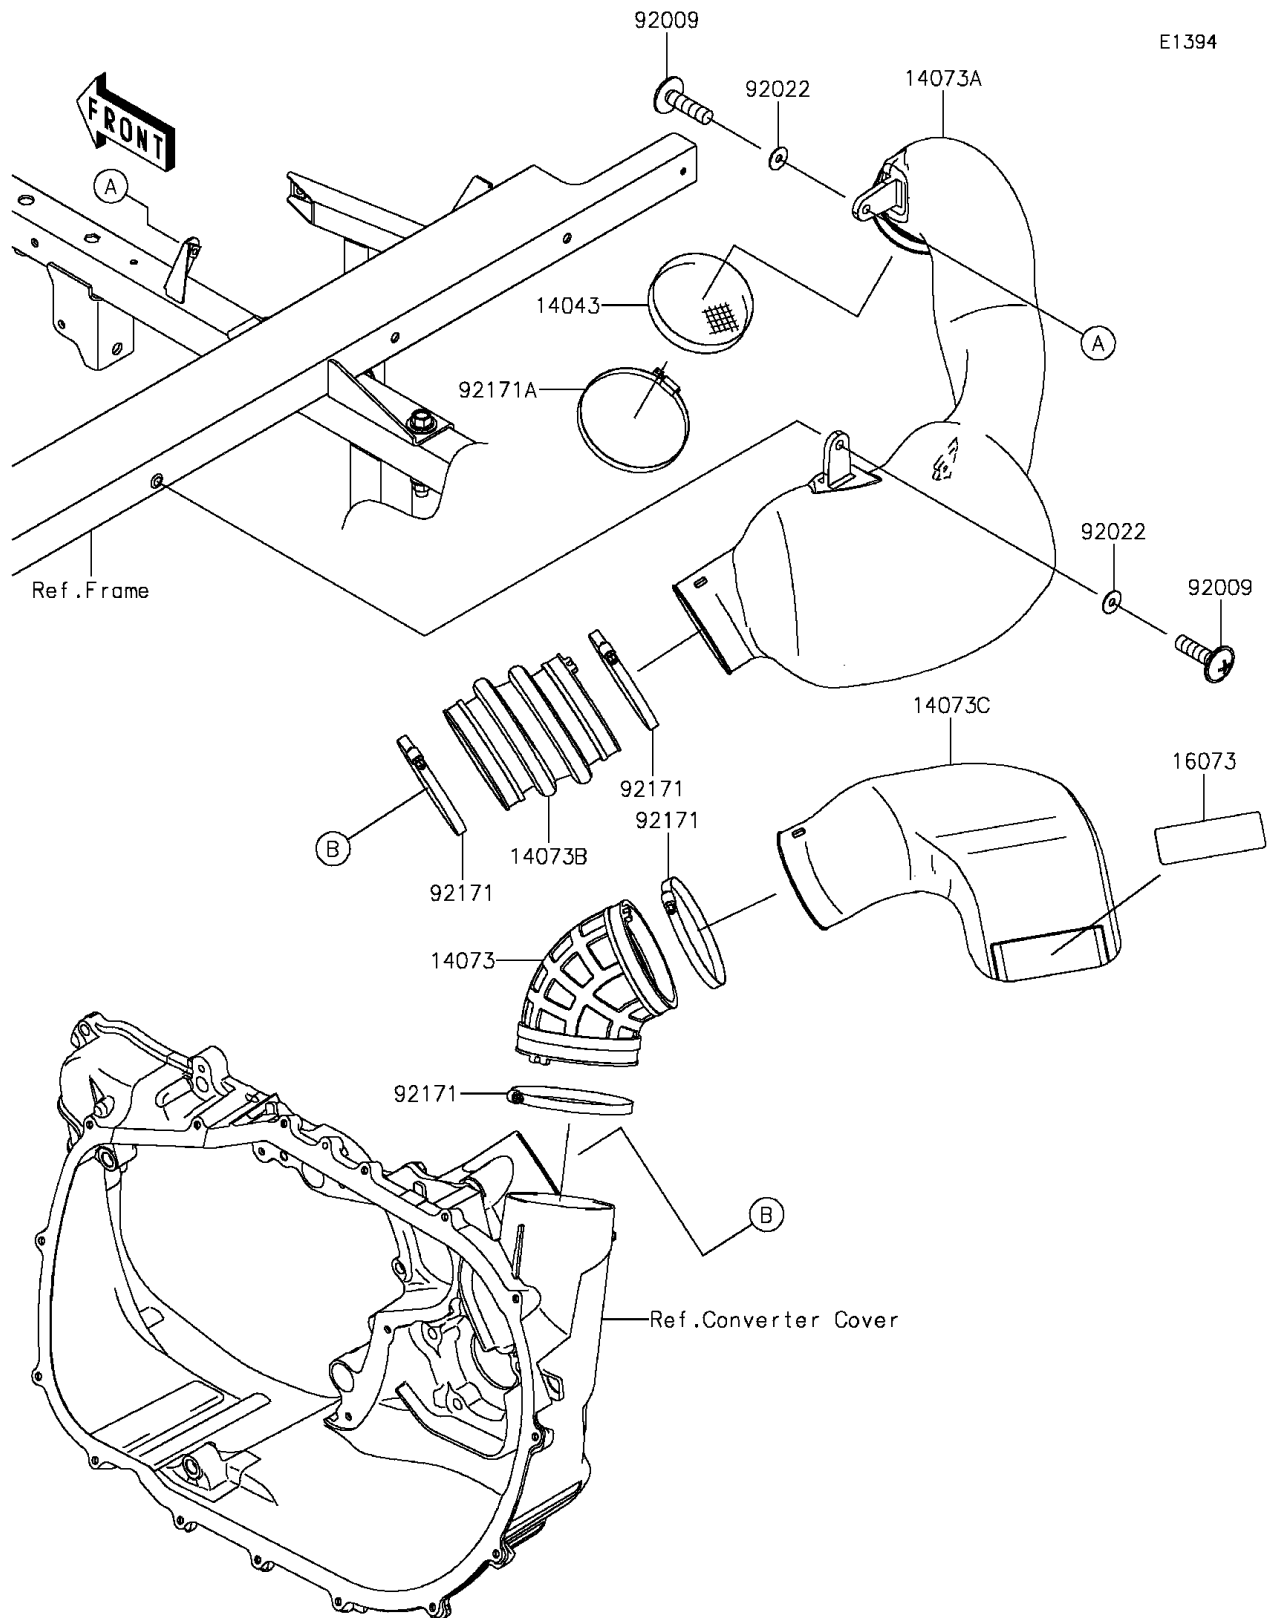

2016 MULE PRO-FX™

PARTS DIAGRAM

Air Cleaner-Belt Converter

2016 MULE PRO-FX™

PARTS LIST

Air Cleaner-Belt Converter

ITEM NAME

PART NUMBER

QUANTITY
