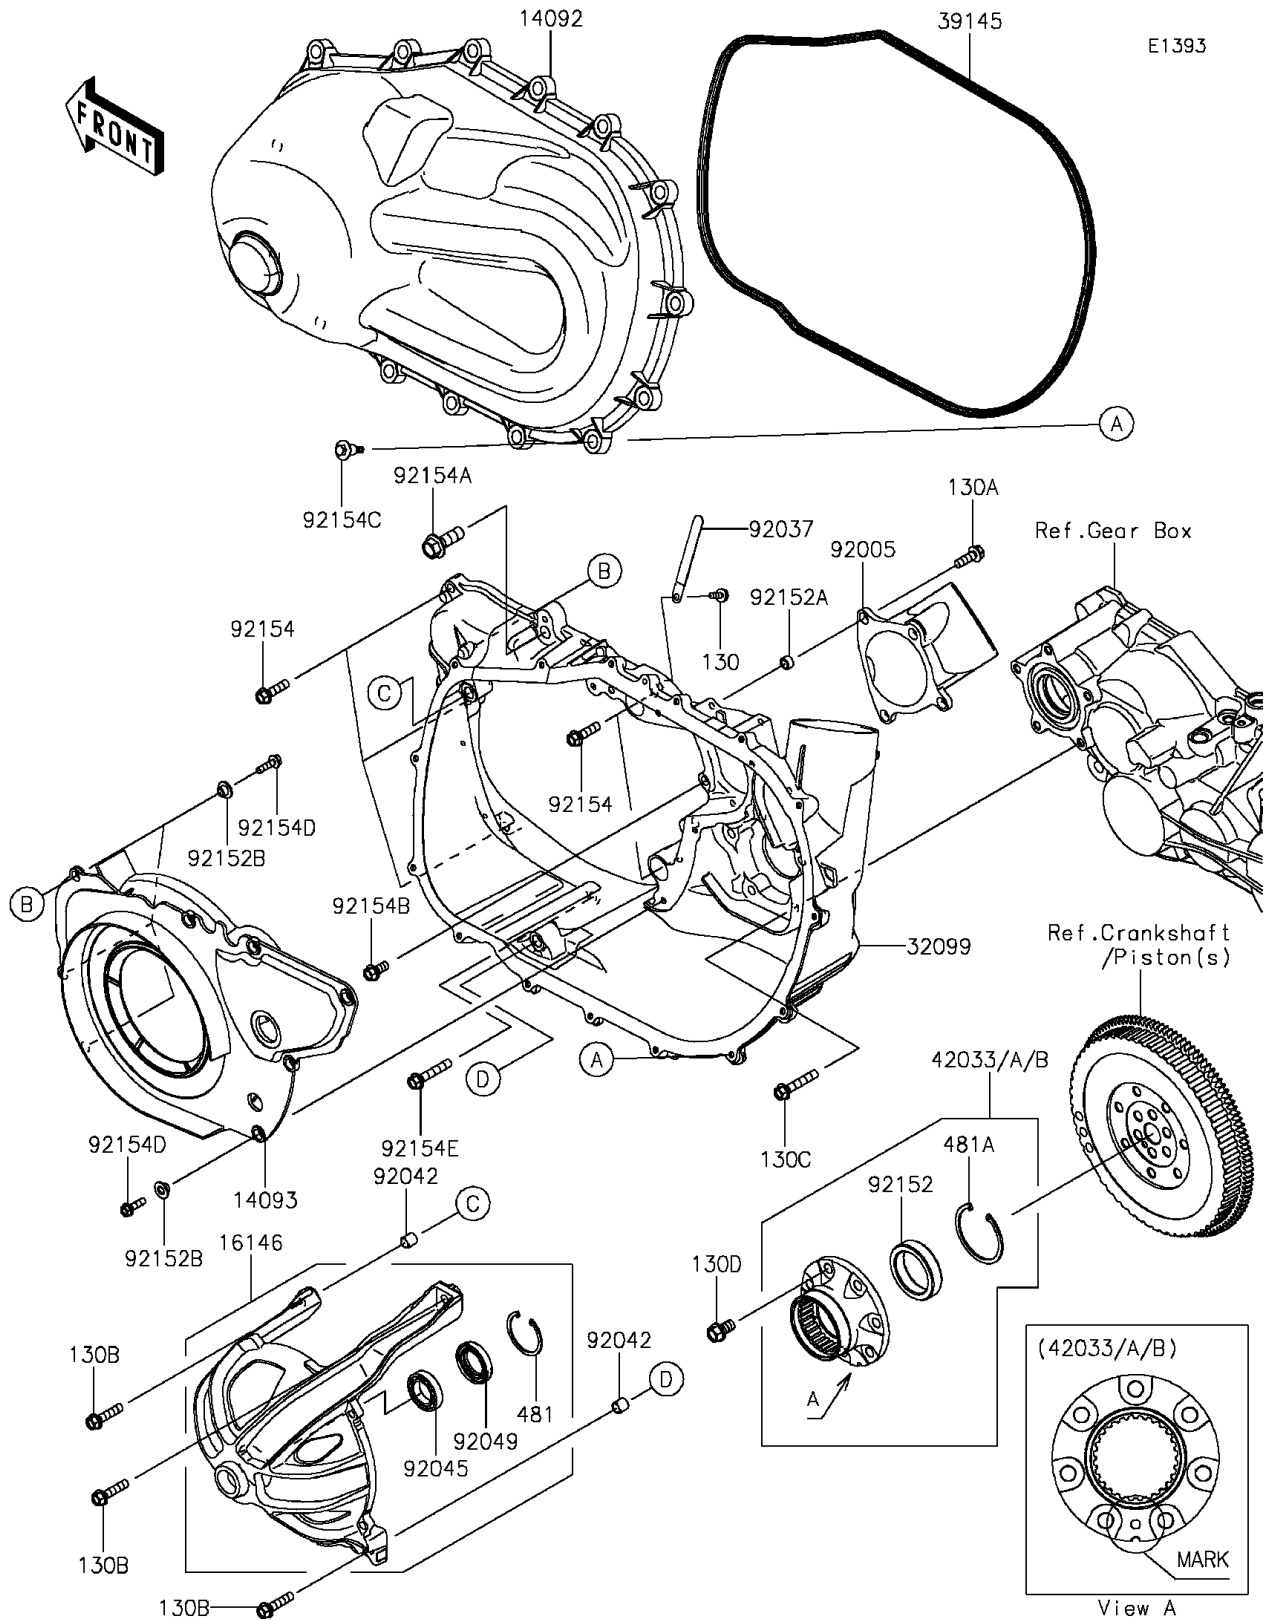

2016 MULE PRO-FX™

PARTS DIAGRAM

Converter Cover

2016 MULE PRO-FX™

PARTS LIST

Converter Cover

ITEM NAME

PART NUMBER

QUANTITY
