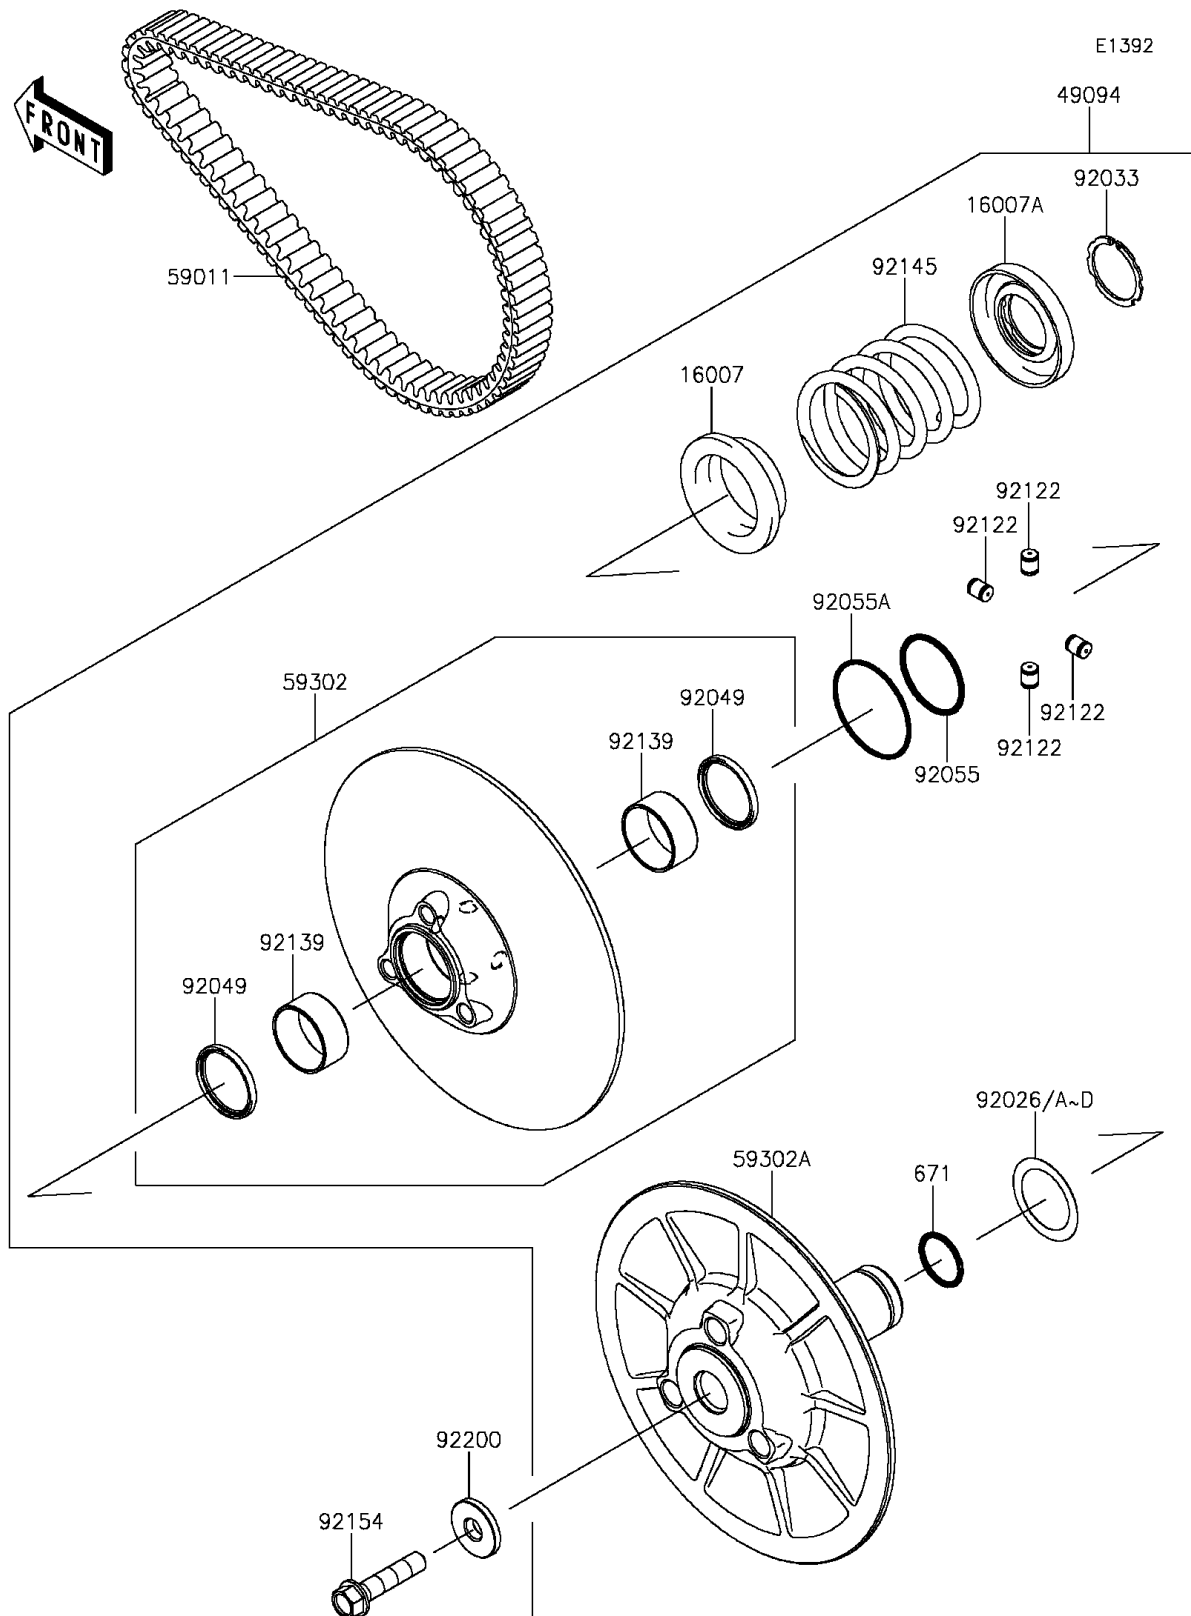

2016 MULE PRO-FX™

PARTS DIAGRAM

Driven Converter/Drive Belt

2016 MULE PRO-FX™

PARTS LIST

Driven Converter/Drive Belt

ITEM NAME

PART NUMBER

QUANTITY
