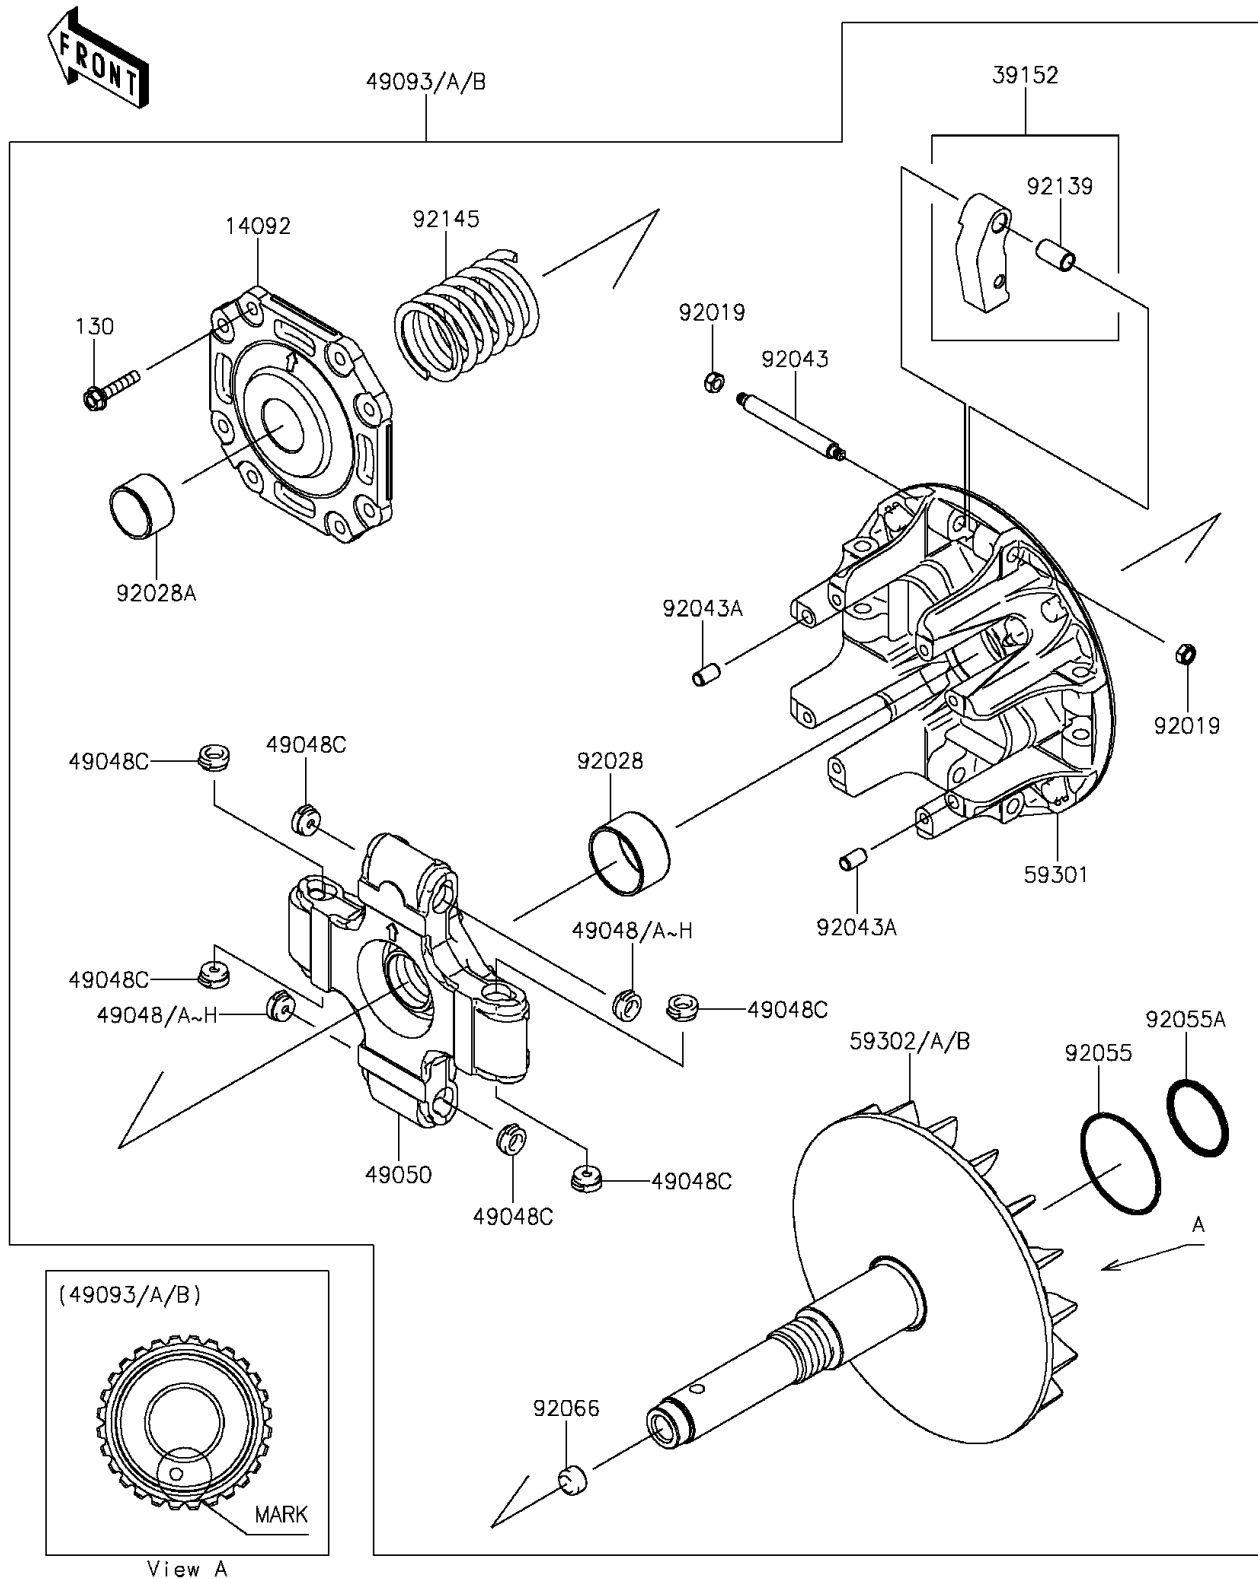

2016 MULE PRO-FX™

PARTS DIAGRAM

Drive Converter

E1391

2016 MULE PRO-FX™

PARTS LIST

Drive Converter

Kawasaki

Let the Good Times Roll®

ITEM NAME

PART NUMBER

QUANTITY
