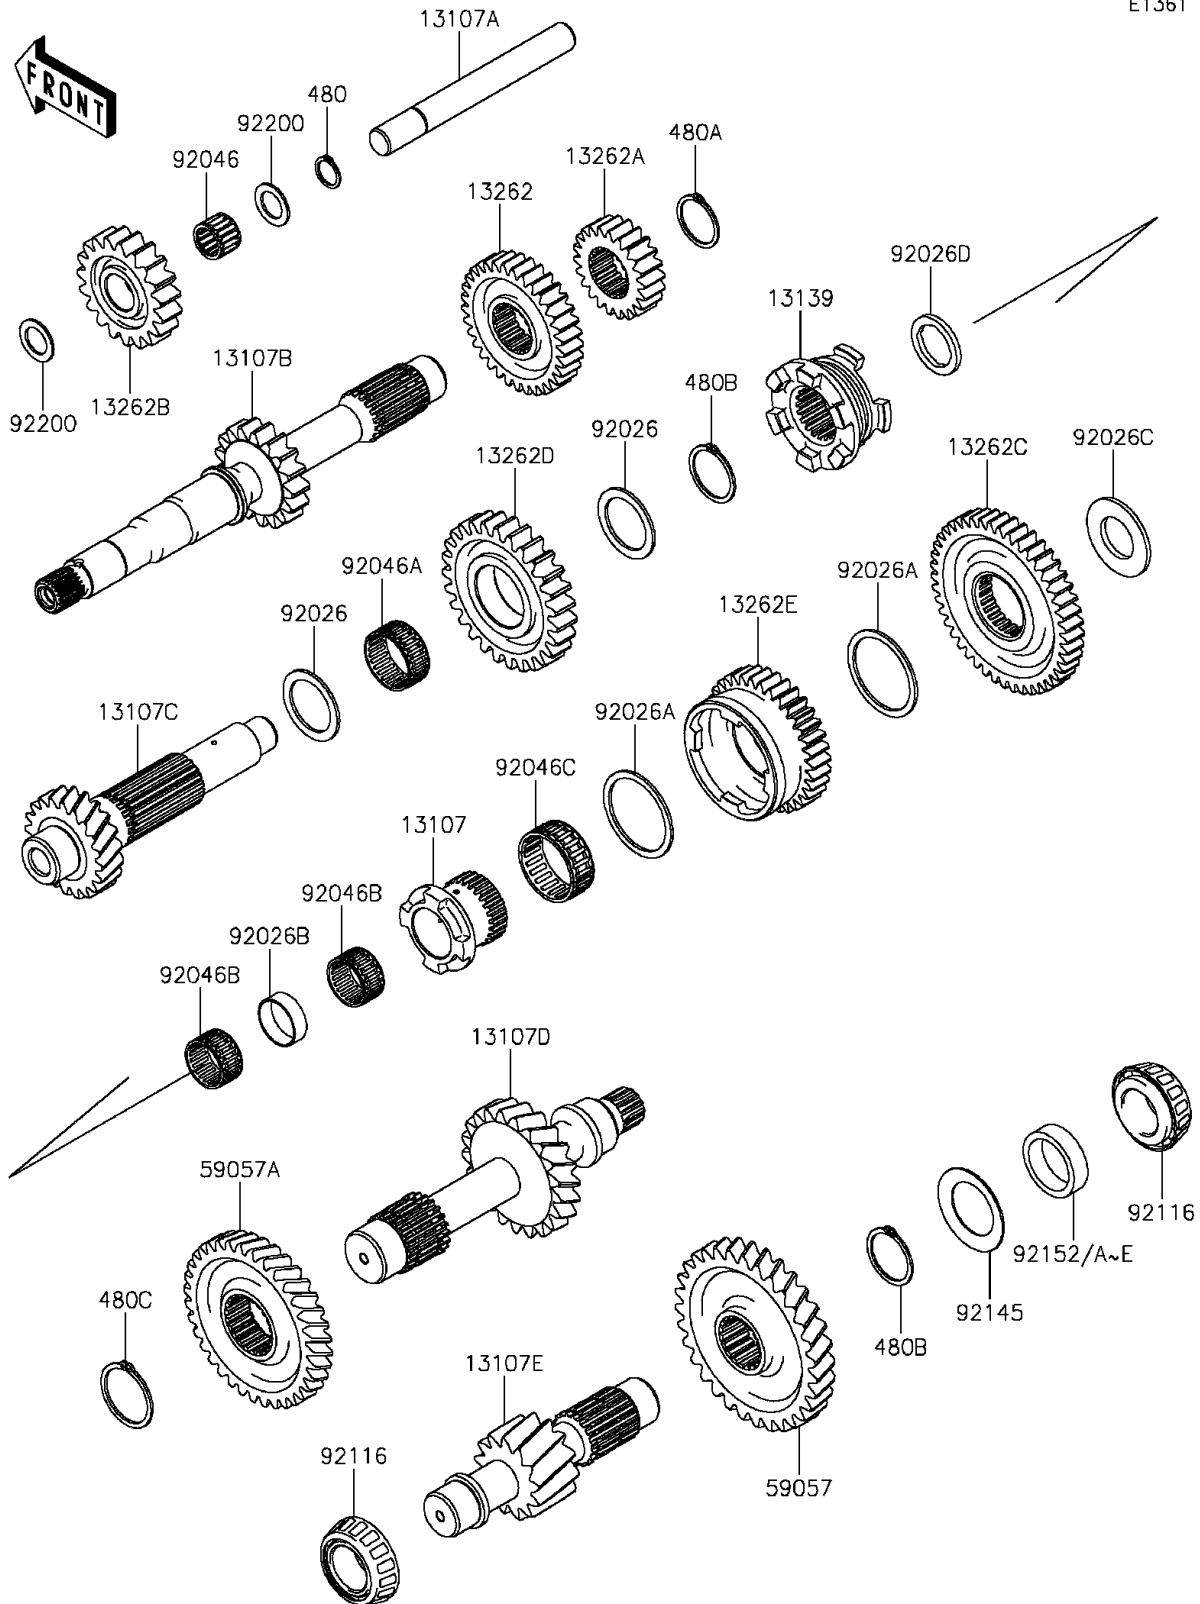

## PARTS DIAGRAM

### Transmission

E1361

## PARTS LIST

### Transmission

**Kawasaki**

Let the Good Times Roll®

**ITEM NAME**

**PART NUMBER**

**QUANTITY**

---