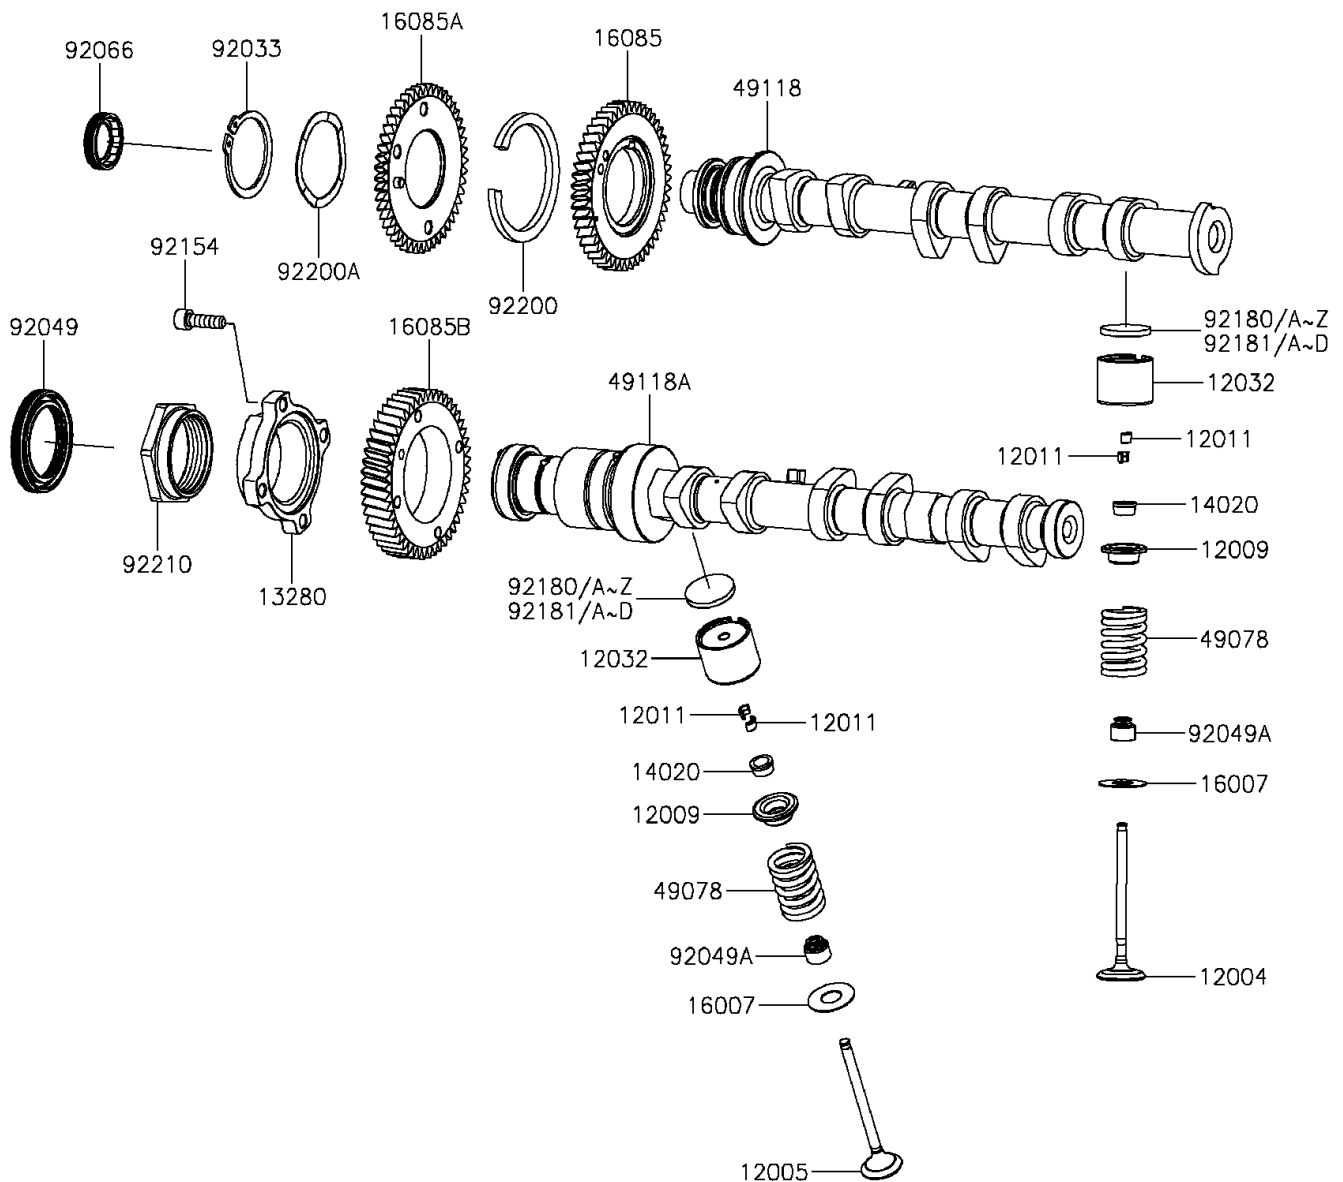

2016 MULE PRO-FX™

PARTS DIAGRAM

Valve(s)/Camshaft(s)

E1211

2016 MULE PRO-FX™

PARTS LIST

Valve(s)/Camshaft(s)

ITEM NAME

PART NUMBER

QUANTITY
