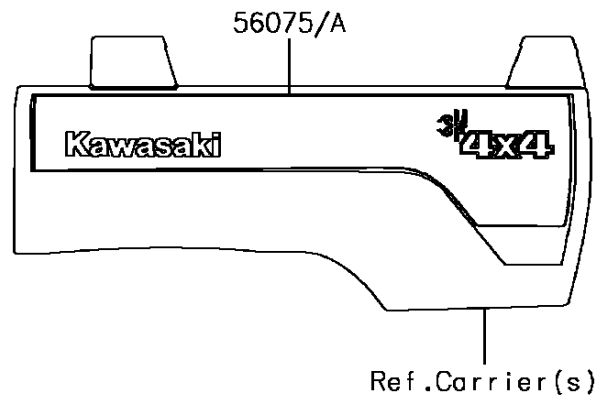

2016 MULE PRO-FXT™ EPS CAMO

PARTS DIAGRAM

Decals(DGF)

F2861A

2016 MULE PRO-FXT™ EPS CAMO

PARTS LIST

Decals(DGF)

ITEM NAME

PART NUMBER

QUANTITY
