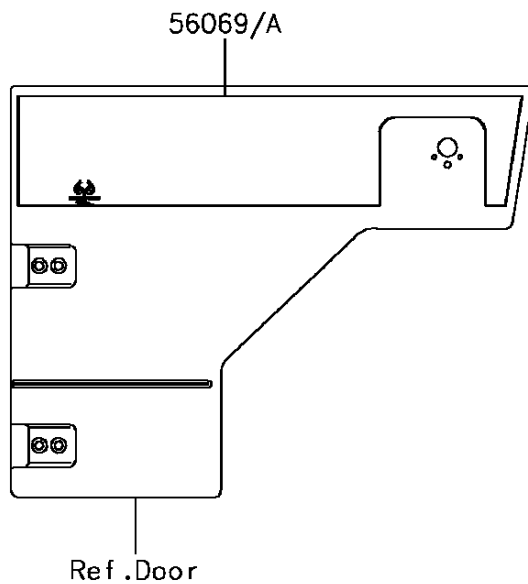

2016 MULE PRO-FXT™ EPS CAMO

PARTS DIAGRAM

Decals(DGF)

F2861A

2016 MULE PRO-FXT™ EPS CAMO

PARTS LIST

Decals(DGF)

ITEM NAME

PART NUMBER

QUANTITY
