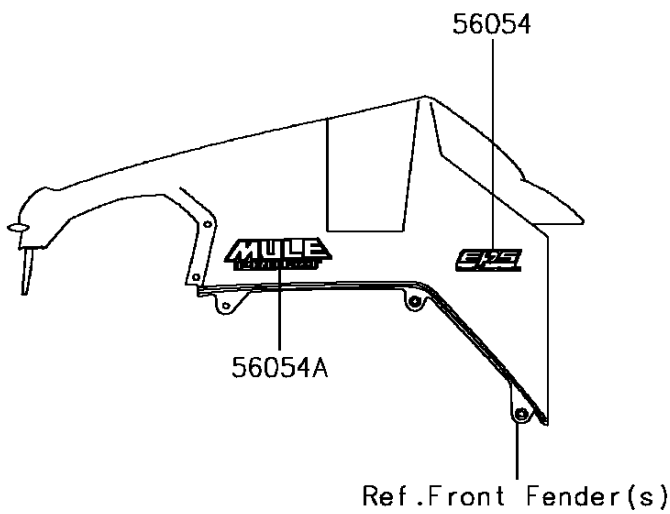

2016 MULE PRO-FXT™ EPS CAMO

PARTS DIAGRAM

Decals(DGF)

F2861A

2016 MULE PRO-FXT™ EPS CAMO

PARTS LIST

Decals(DGF)

ITEM NAME

PART NUMBER

QUANTITY
