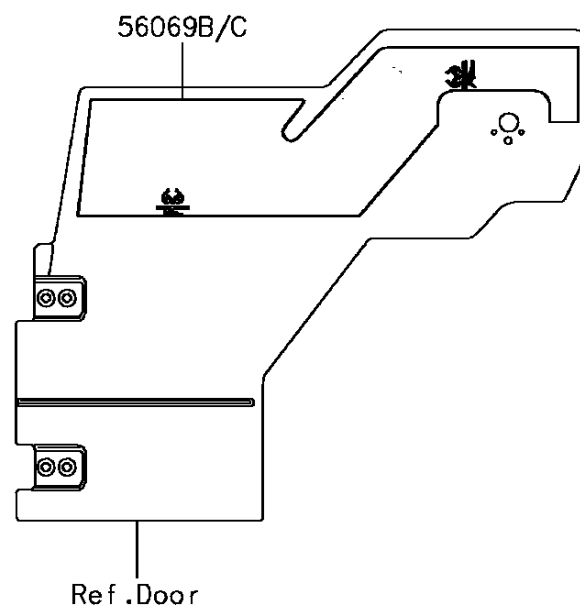

2016 MULE PRO-FXT™ EPS CAMO

PARTS DIAGRAM

Decals(DGF)

F2861A

2016 MULE PRO-FXT™ EPS CAMO

PARTS LIST

Decals(DGF)

ITEM NAME

PART NUMBER

QUANTITY
