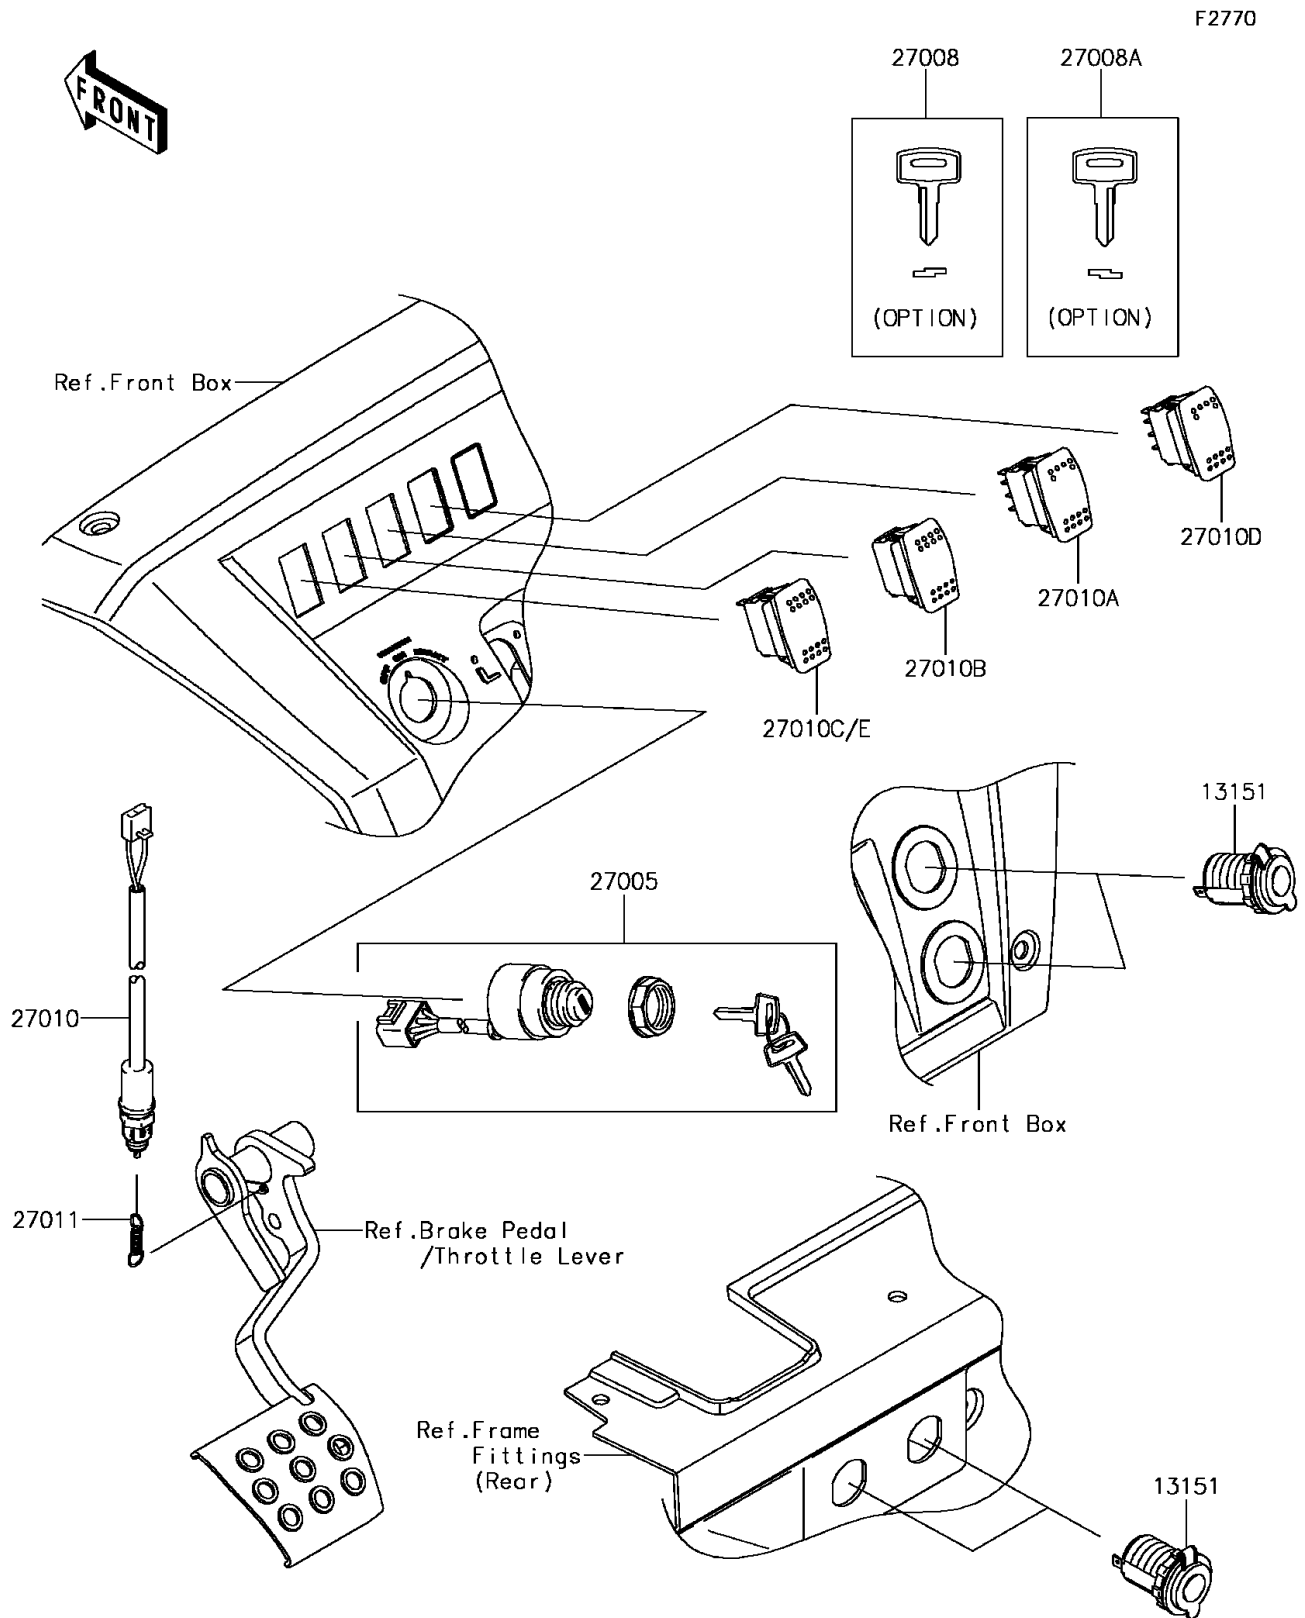

2016 MULE PRO-FXT™ EPS CAMO

PARTS DIAGRAM

Ignition Switch

2016 MULE PRO-FXT™ EPS CAMO

PARTS LIST

Ignition Switch

ITEM NAME	PART NUMBER	QUANTITY
-----------	-------------	----------
