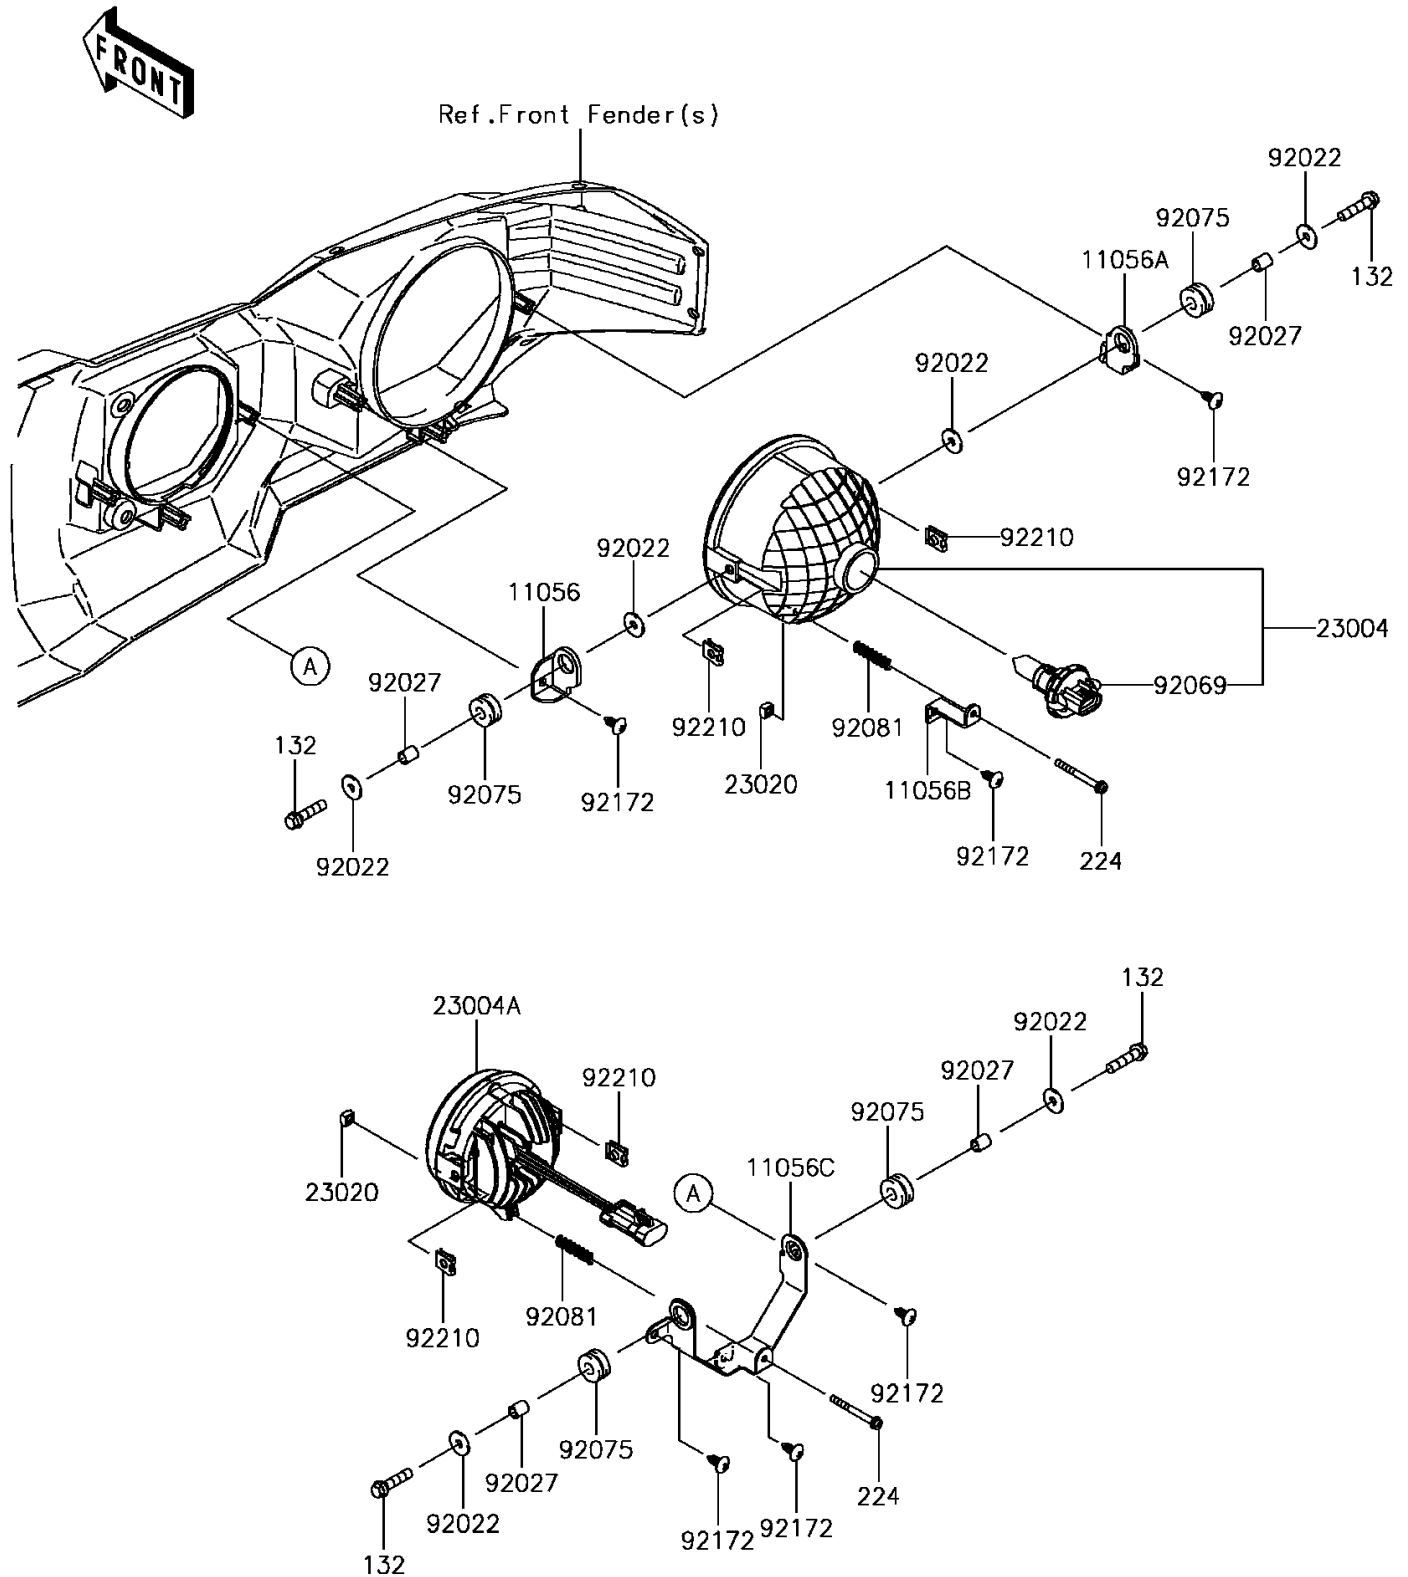

2016 MULE PRO-FXT™ EPS CAMO

PARTS DIAGRAM

Headlight(s)

F2710

2016 MULE PRO-FXT™ EPS CAMO

PARTS LIST

Headlight(s)

ITEM NAME

PART NUMBER

QUANTITY
