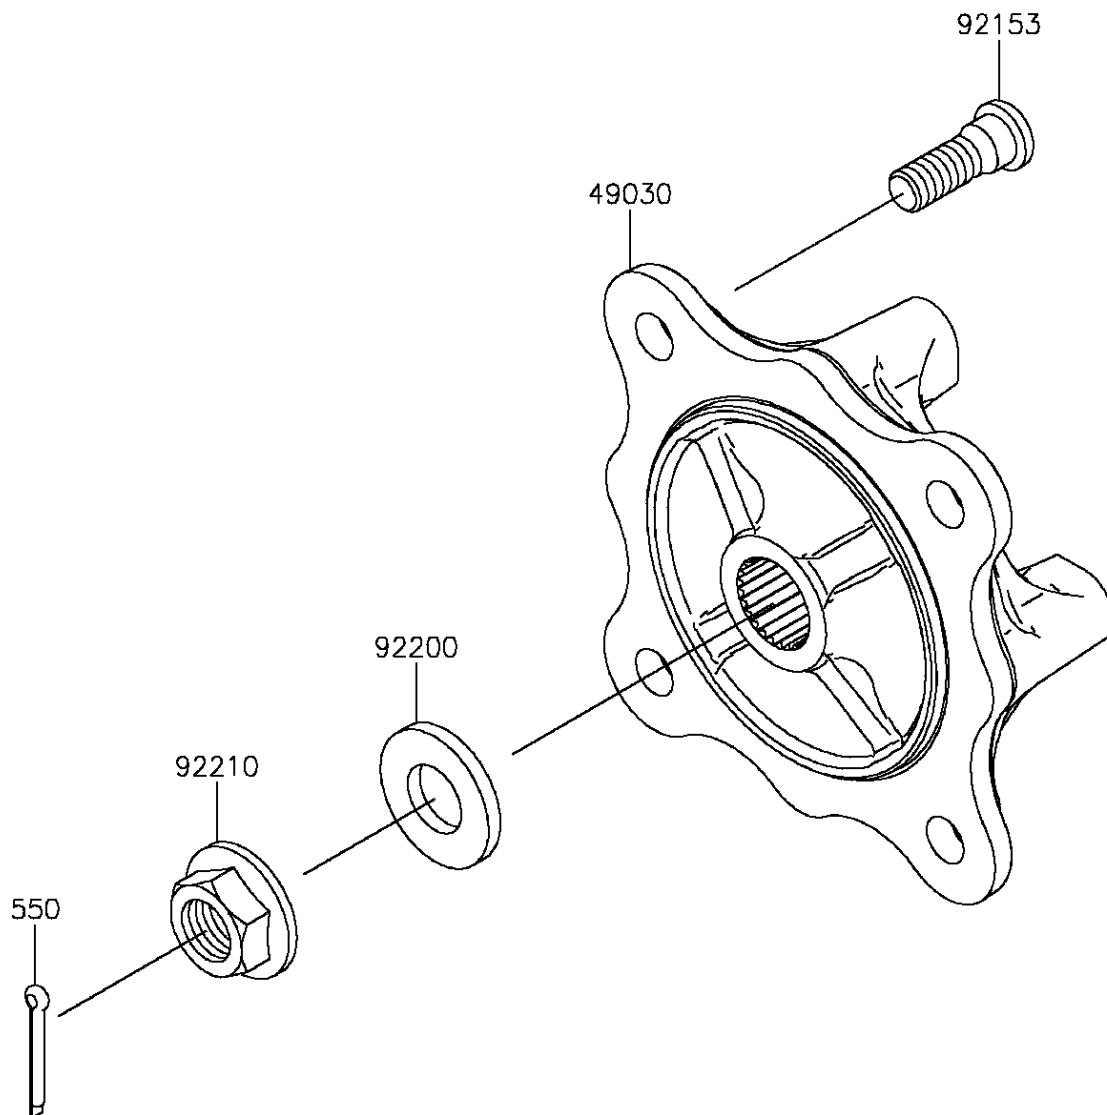

2016 MULE PRO-FXT™ EPS CAMO

PARTS DIAGRAM

Front Hubs/Brakes

F2230

2016 MULE PRO-FXT™ EPS CAMO

PARTS LIST

Front Hubs/Brakes

| ITEM NAME | PART NUMBER | QUANTITY |
|-----------|-------------|----------|
|-----------|-------------|----------|
