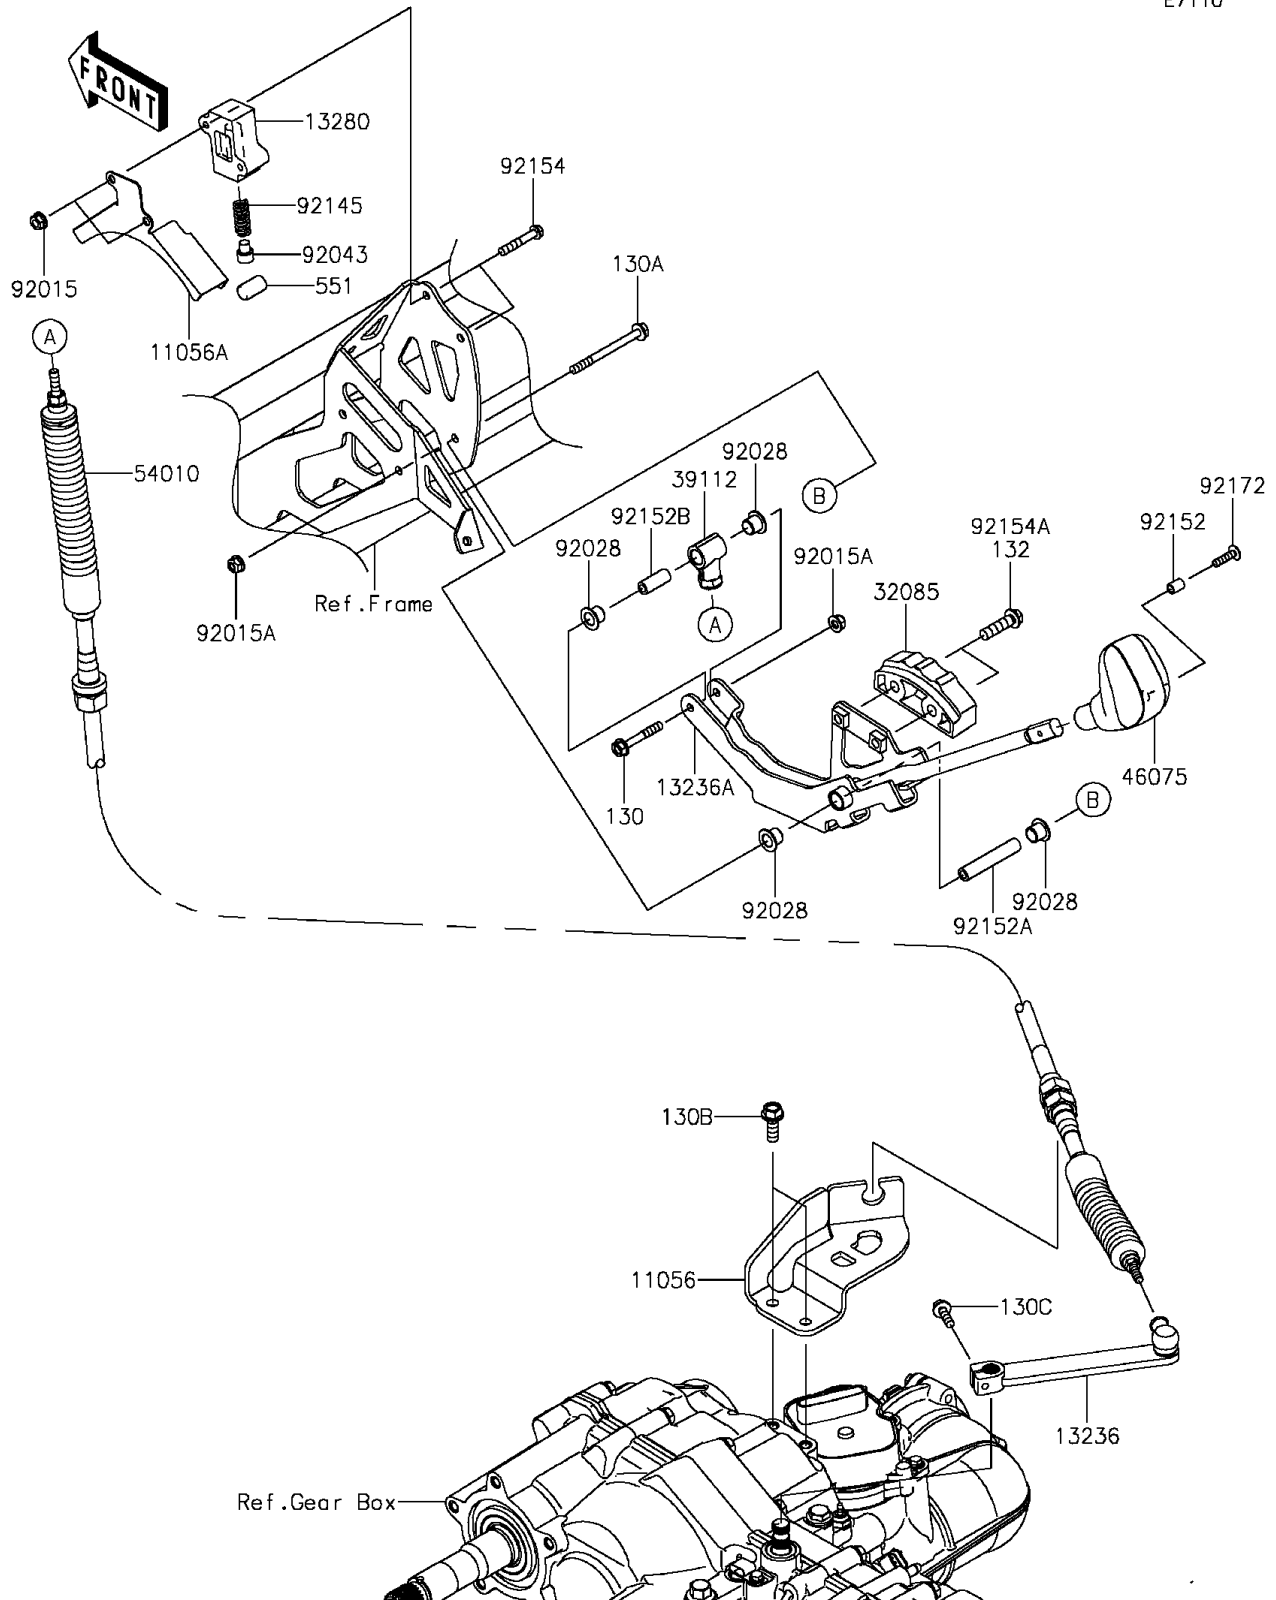

2016 MULE PRO-FXT™ EPS CAMO

PARTS DIAGRAM

Control

E7110

2016 MULE PRO-FXT™ EPS CAMO

PARTS LIST

Control

ITEM NAME	PART NUMBER	QUANTITY
-----------	-------------	----------
