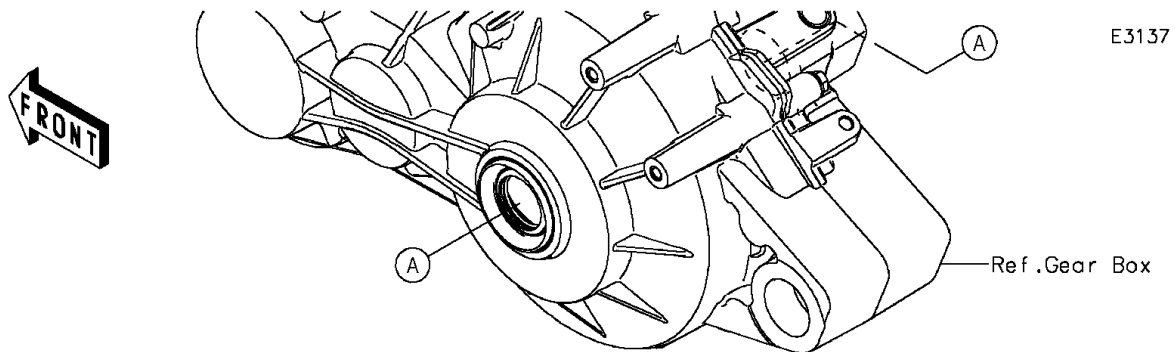

2016 MULE PRO-FXT™ EPS CAMO

PARTS DIAGRAM

Drive Shaft-Rear

2016 MULE PRO-FXT™ EPS CAMO

PARTS LIST

Drive Shaft-Rear

ITEM NAME	PART NUMBER	QUANTITY
-----------	-------------	----------
