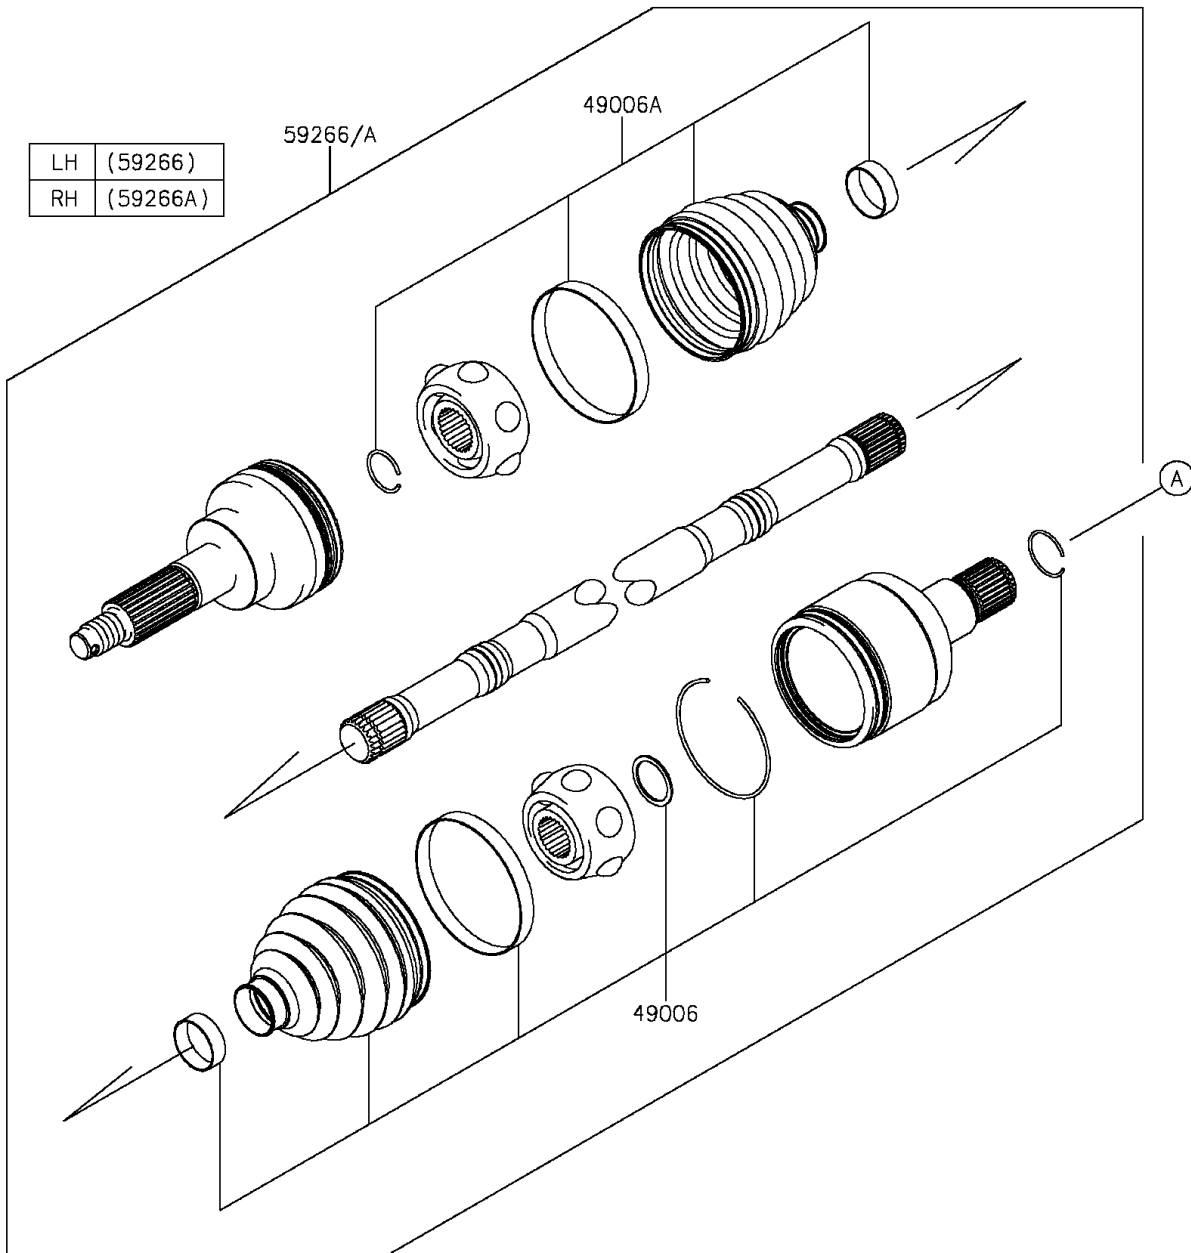

2016 MULE PRO-FXT™ EPS CAMO

PARTS DIAGRAM

Drive Shaft-Rear

2016 MULE PRO-FXT™ EPS CAMO

PARTS LIST

Drive Shaft-Rear

ITEM NAME	PART NUMBER	QUANTITY
-----------	-------------	----------
