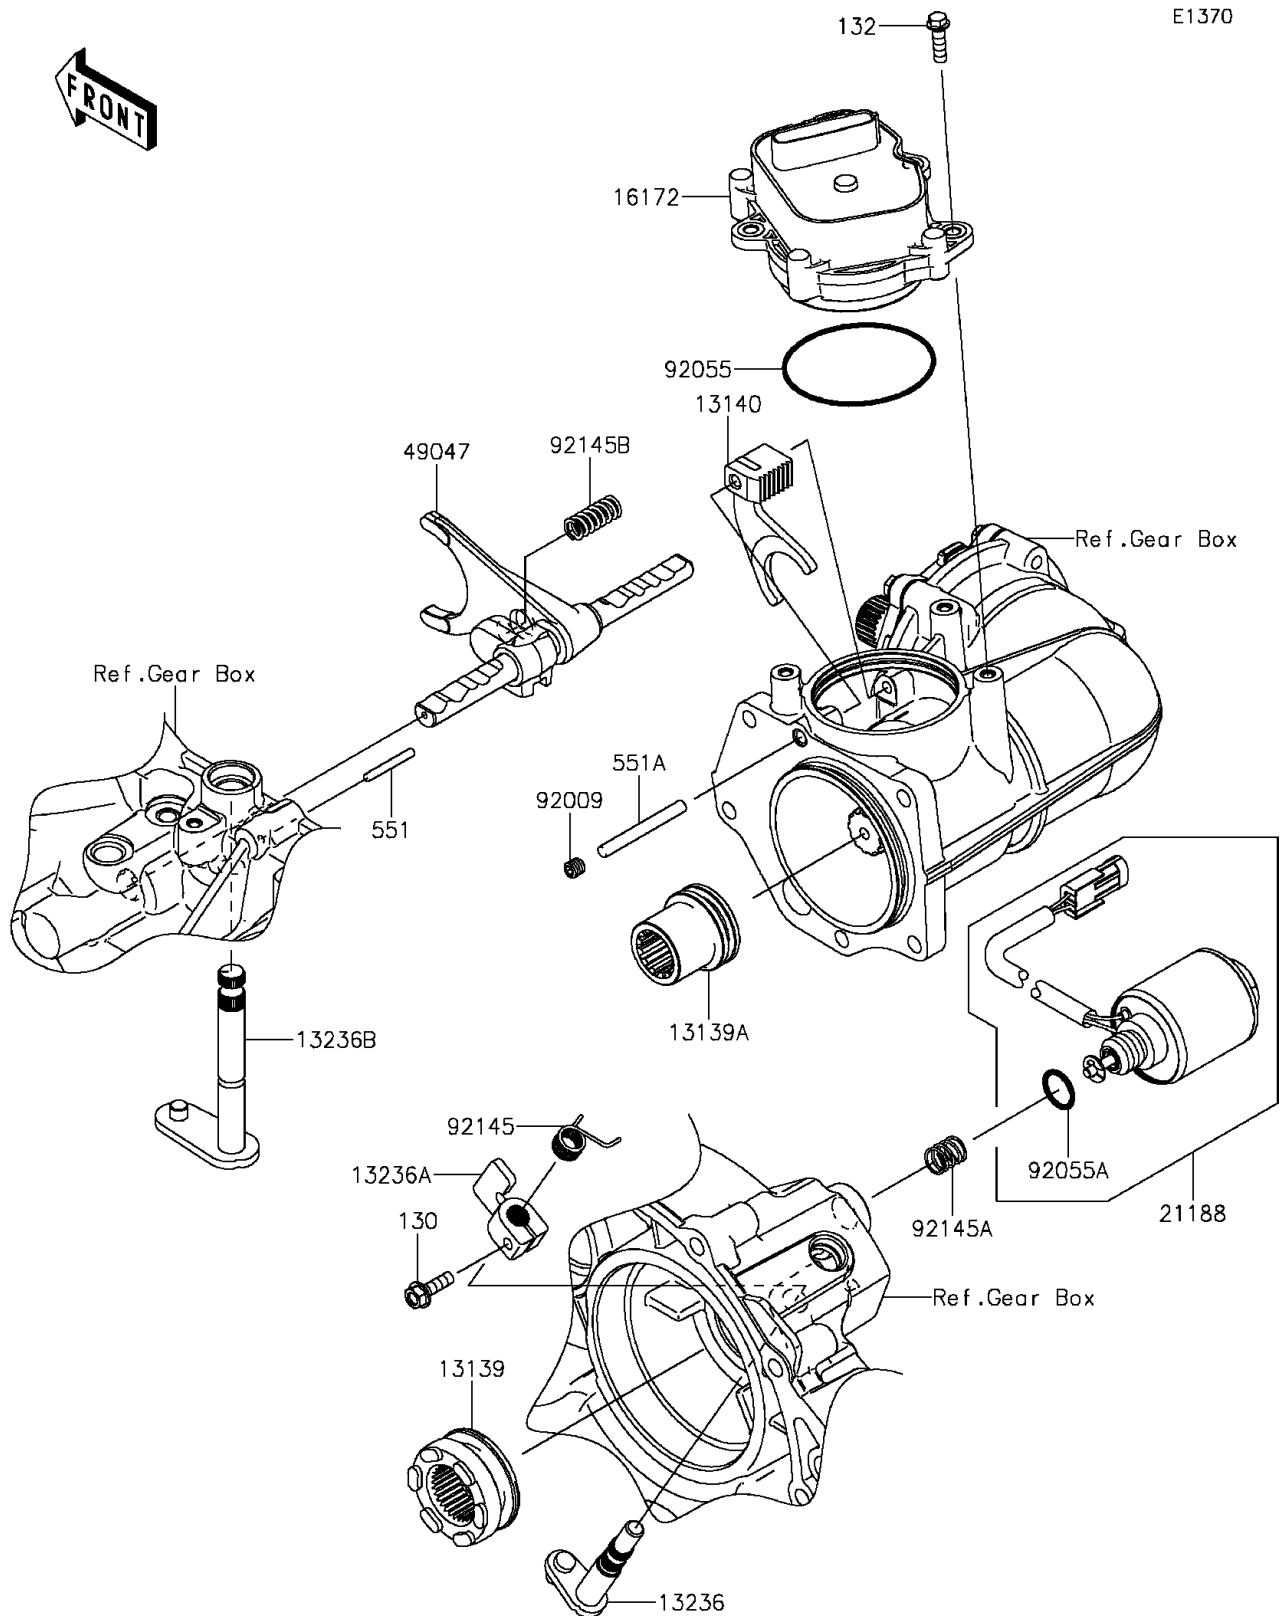

2016 MULE PRO-FXT™ EPS CAMO

PARTS DIAGRAM

Gear Change Mechanism

E1370

2016 MULE PRO-FXT™ EPS CAMO

PARTS LIST

Gear Change Mechanism

ITEM NAME	PART NUMBER	QUANTITY
-----------	-------------	----------
