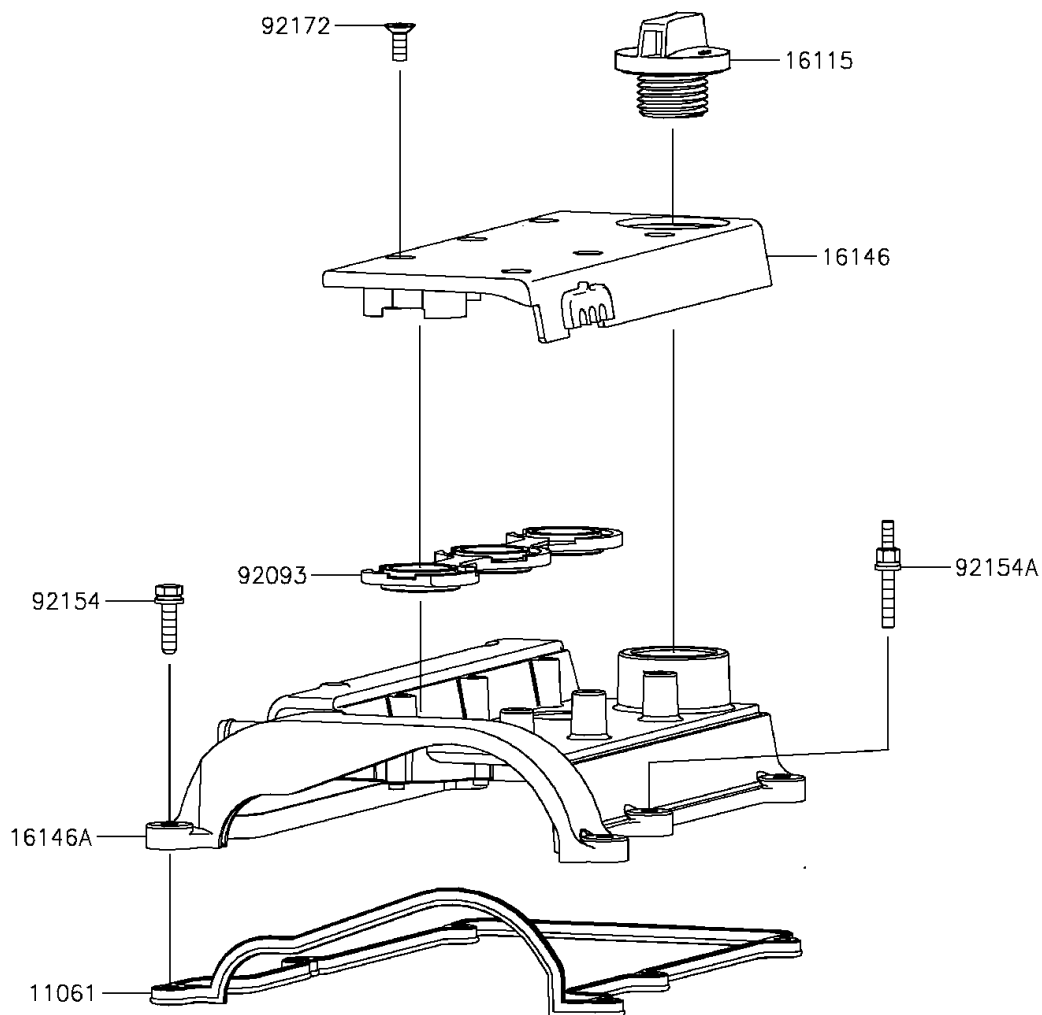

2015 MULE PRO-FXT™ EPS CAMO

PARTS DIAGRAM Cylinder Head Cover

E1112

2015 MULE PRO-FXT™ EPS CAMO

PARTS LIST

Cylinder Head Cover

ITEM NAME	PART NUMBER	QUANTITY
GASKET,HEAD COVER (Ref # 11061)	11061-0953	1
CAP-OIL FILLER (Ref # 16115)	16115-0027	1
COVER-ASSY,SPARK PLUG (Ref # 16146)	16146-0738	1
COVER-ASSY,CYLINDER HEAD (Ref # 16146A)	16146-0741	1
SEAL,SPARK PLUG COVER (Ref # 92093)	92093-0608	1
BOLT,6X25 (Ref # 92154)	92154-1583	5
BOLT (Ref # 92154A)	92154-1584	1
SCREW,6X16 (Ref # 92172)	92172-0905	6