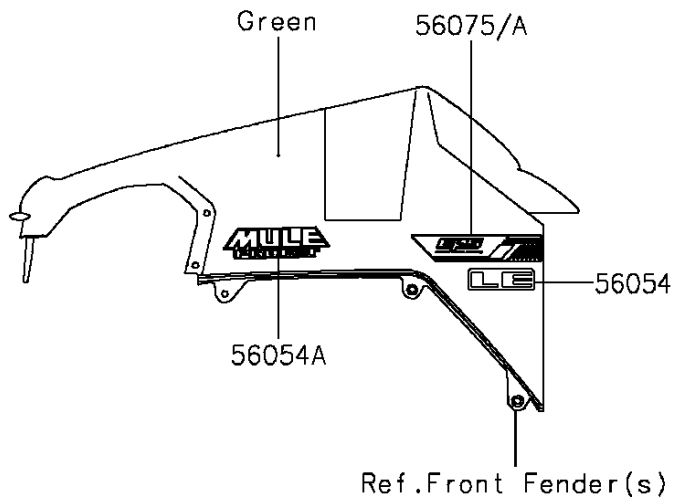

2016 MULE PRO-FXT™ EPS LE

PARTS DIAGRAM

Decals(Green)(CGF)

F2861C

2016 MULE PRO-FXT™ EPS LE

PARTS LIST

Decals(Green)(CGF)

ITEM NAME

PART NUMBER

QUANTITY
