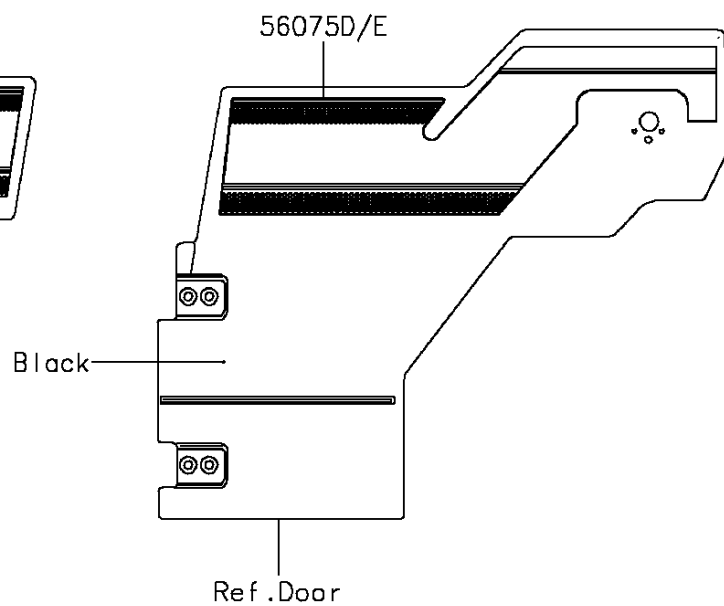

2016 MULE PRO-FXT™ EPS LE

PARTS DIAGRAM

Decals(Green)(CGF)

F2861C

2016 MULE PRO-FXT™ EPS LE

PARTS LIST

Decals(Green)(CGF)

ITEM NAME

PART NUMBER

QUANTITY
