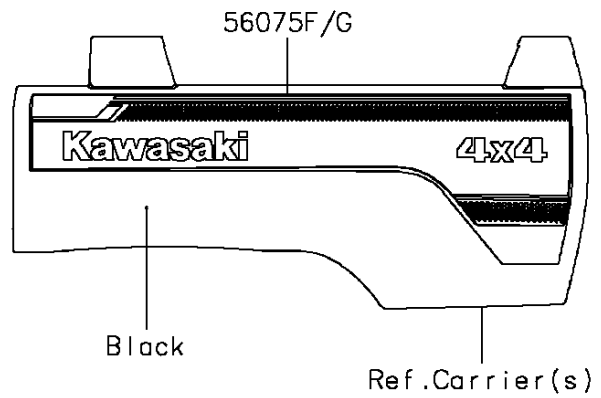

2016 MULE PRO-FXT™ EPS LE

PARTS DIAGRAM

Decals(Green)(CGF)

F2861C

2016 MULE PRO-FXT™ EPS LE

PARTS LIST

Decals(Green)(CGF)

ITEM NAME

PART NUMBER

QUANTITY
