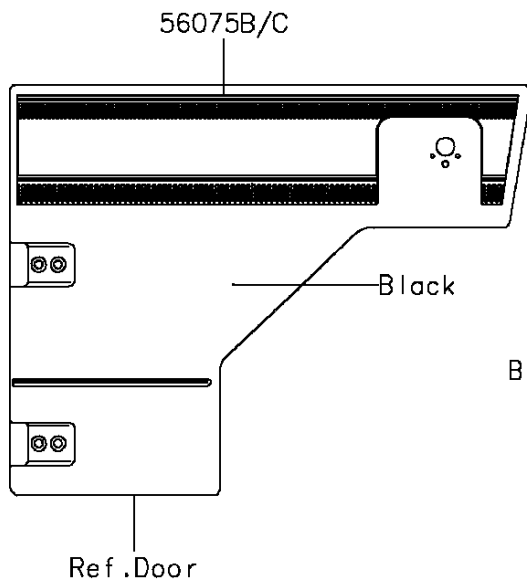

2016 MULE PRO-FXT™ EPS LE

PARTS DIAGRAM

Decals(Green)(CGF)

F2861C

2016 MULE PRO-FXT™ EPS LE

PARTS LIST

Decals(Green)(CGF)

ITEM NAME

PART NUMBER

QUANTITY
