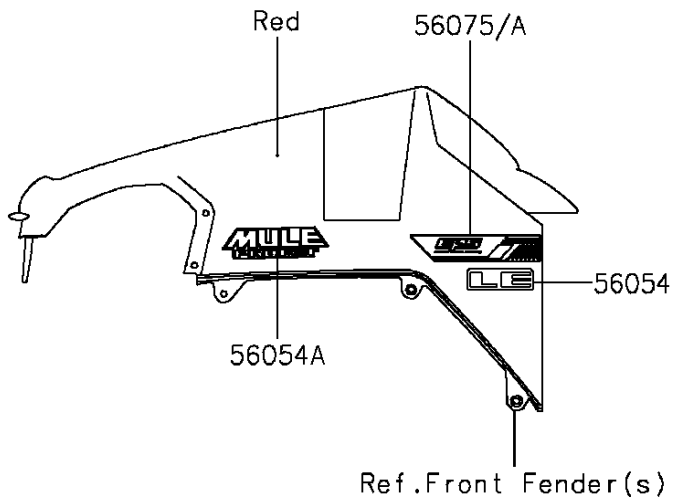

2016 MULE PRO-FXT™ EPS LE

PARTS DIAGRAM

Decals(Red)(CGF)

F2861B

2016 MULE PRO-FXT™ EPS LE

PARTS LIST

Decals(Red)(CGF)

ITEM NAME

PART NUMBER

QUANTITY
