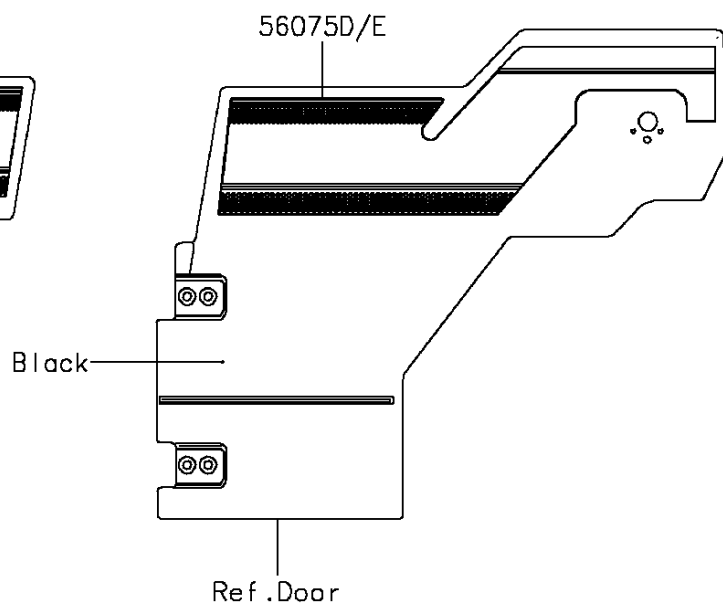

2016 MULE PRO-FXT™ EPS LE

PARTS DIAGRAM

Decals(Red)(CGF)

F2861B

2016 MULE PRO-FXT™ EPS LE

PARTS LIST

Decals(Red)(CGF)

ITEM NAME

PART NUMBER

QUANTITY
