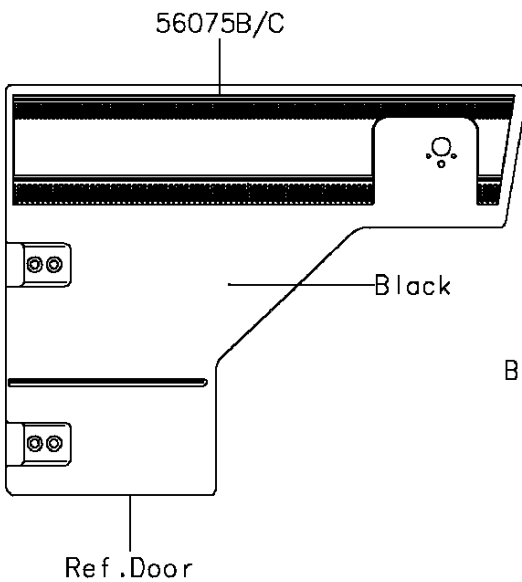

2016 MULE PRO-FXT™ EPS LE

PARTS DIAGRAM

Decals(Red)(CGF)

F2861B

2016 MULE PRO-FXT™ EPS LE

PARTS LIST

Decals(Red)(CGF)

ITEM NAME

PART NUMBER

QUANTITY
