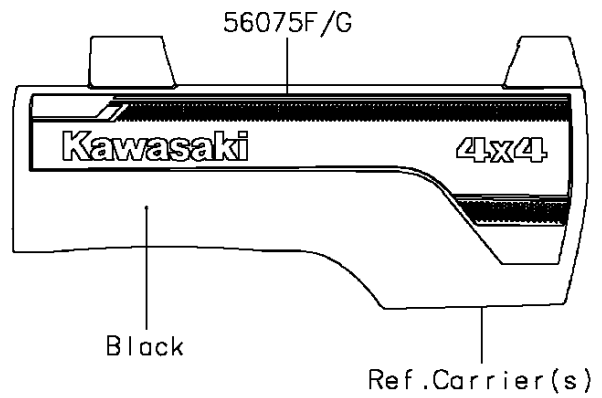

2016 MULE PRO-FXT™ EPS LE

PARTS DIAGRAM

Decals(Red)(CGF)

F2861B

2016 MULE PRO-FXT™ EPS LE

PARTS LIST

Decals(Red)(CGF)

ITEM NAME

PART NUMBER

QUANTITY
