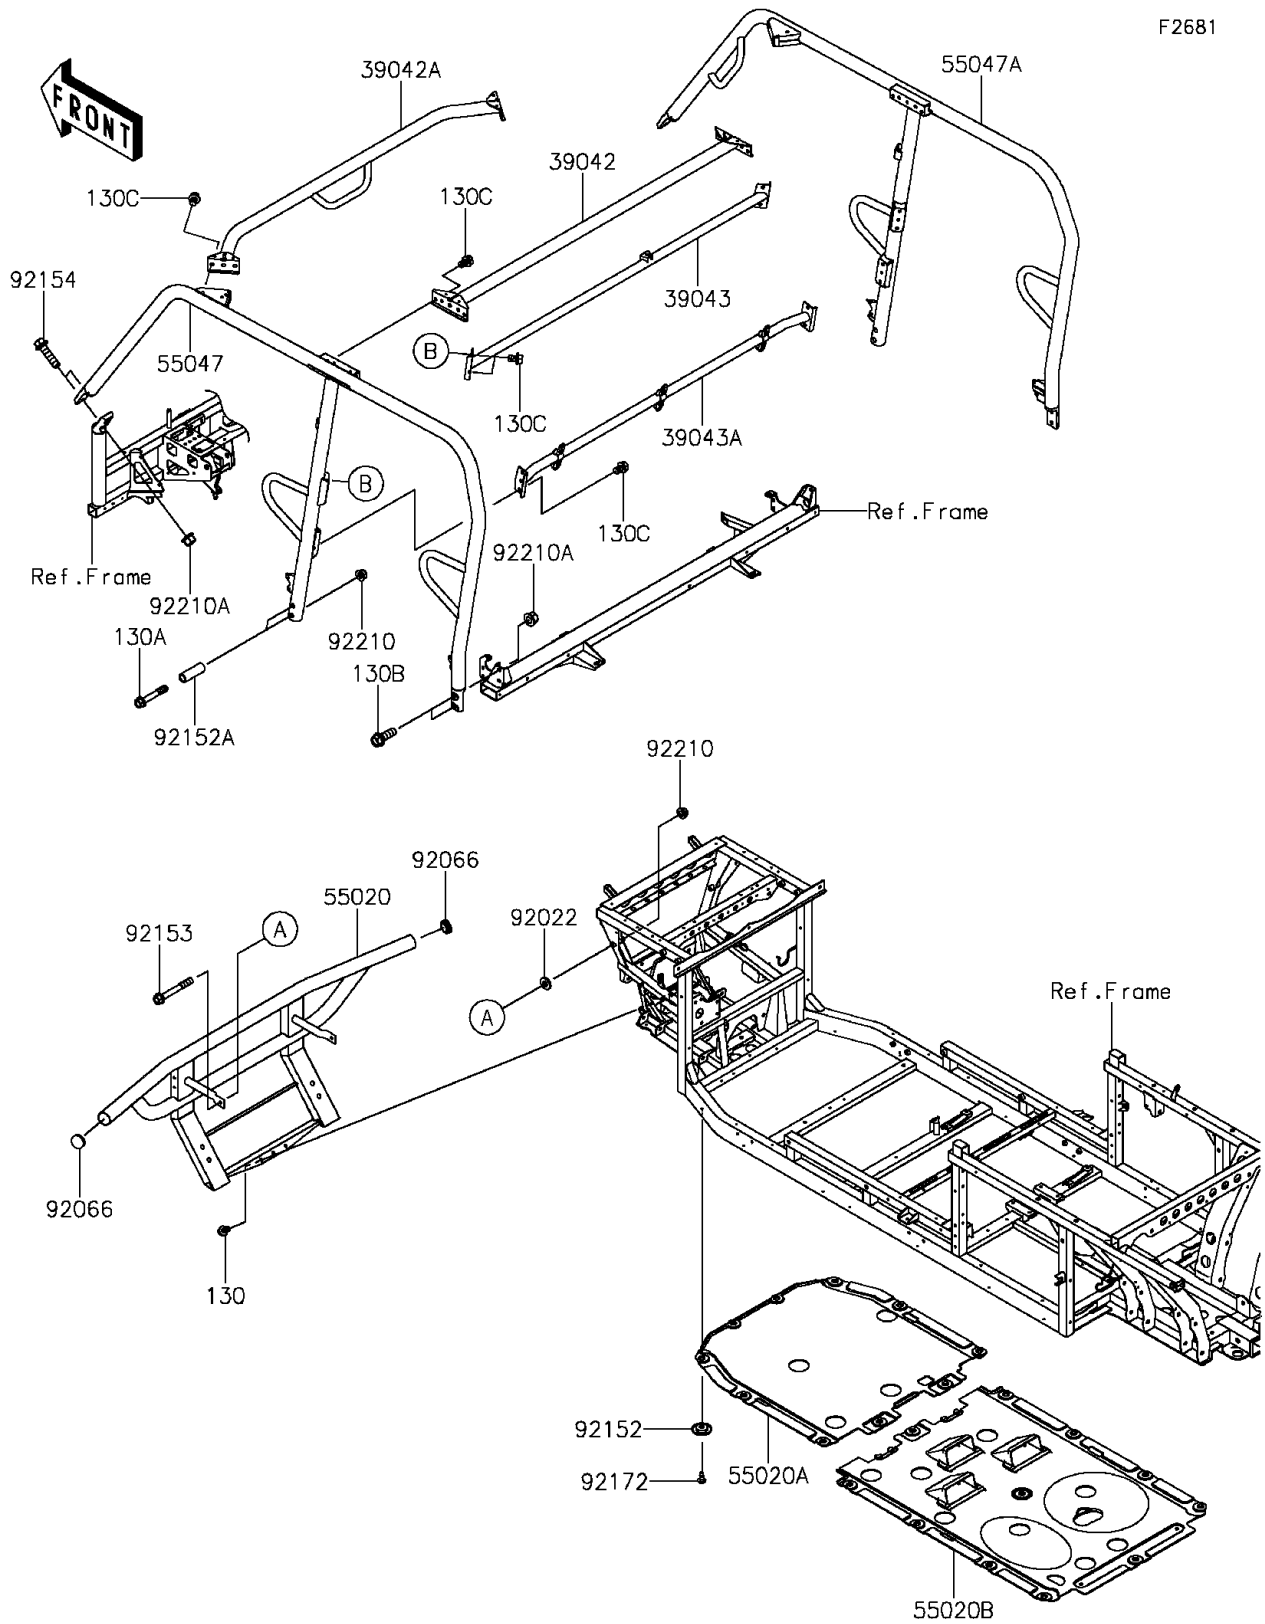

2016 MULE PRO-FXT™ EPS LE

PARTS DIAGRAM

Guards/Cab Frame

F2681

2016 MULE PRO-FXT™ EPS LE

PARTS LIST

Guards/Cab Frame

ITEM NAME	PART NUMBER	QUANTITY
-----------	-------------	----------
