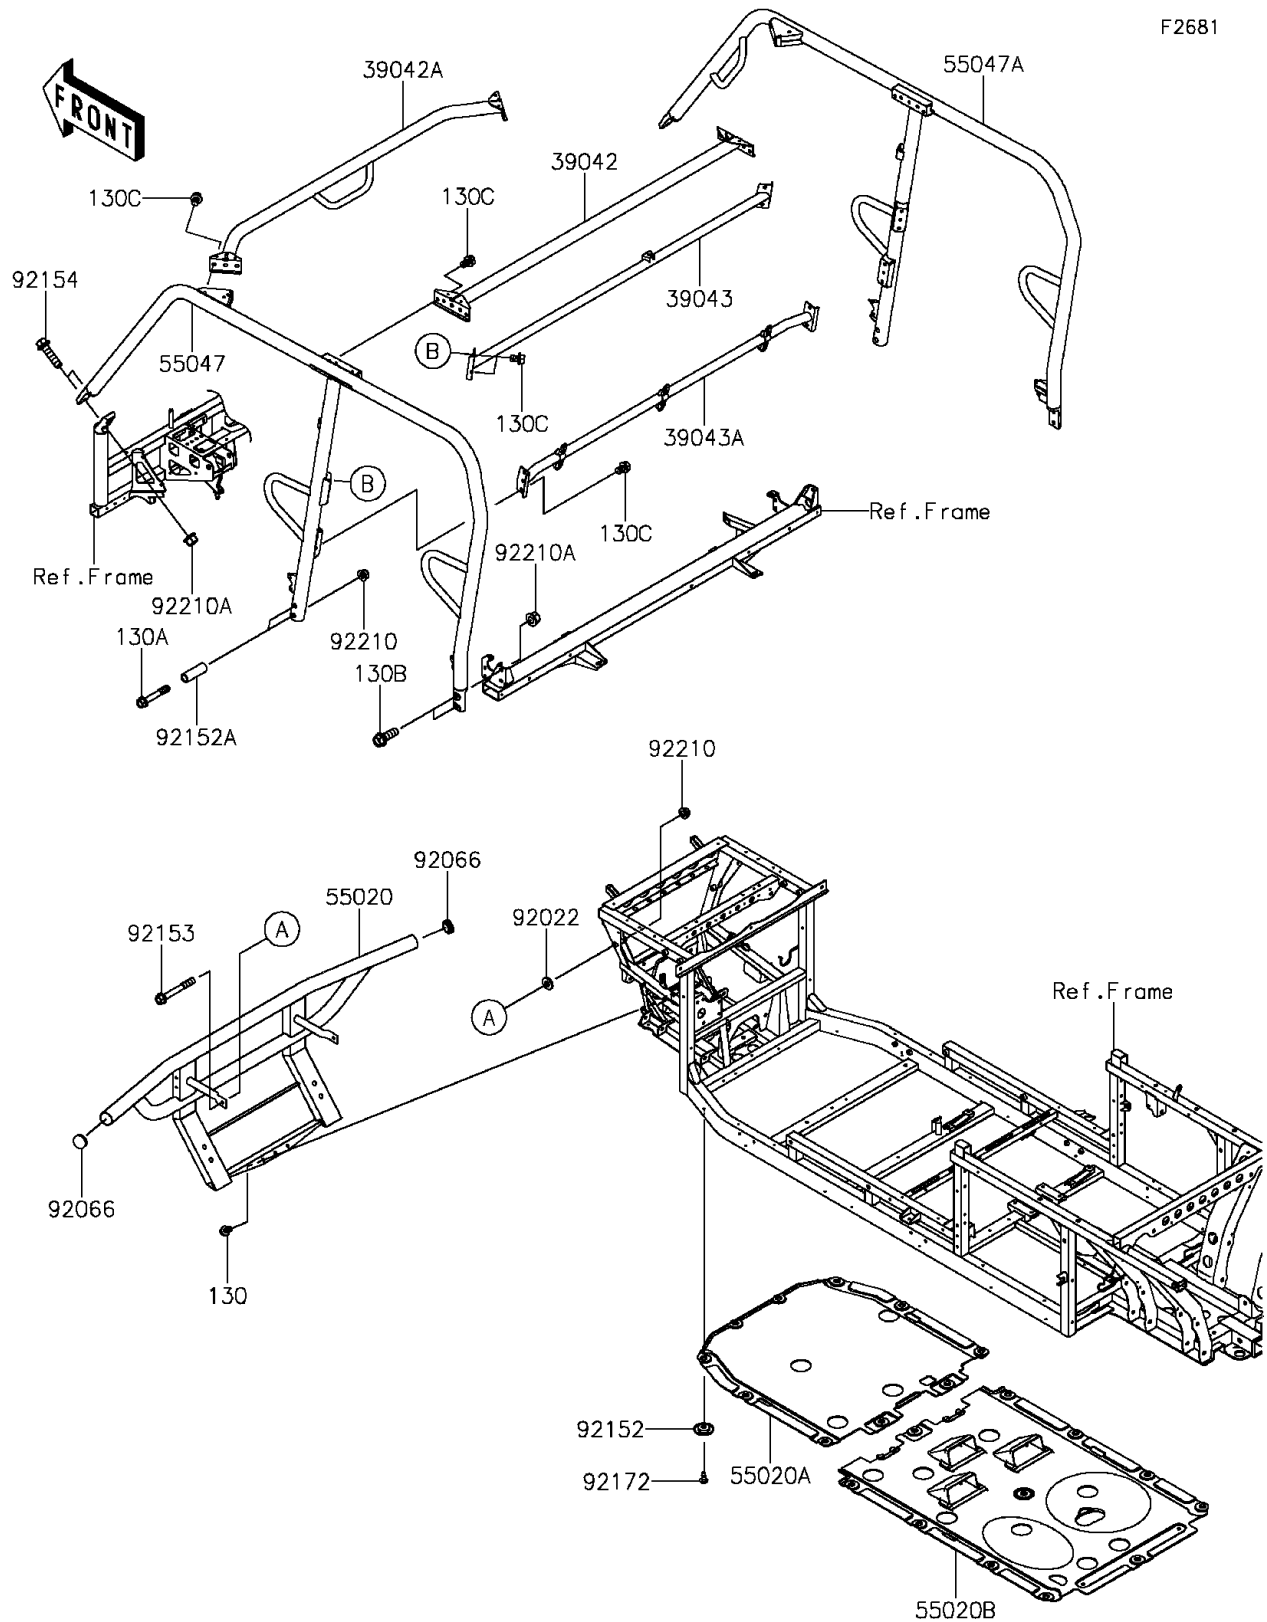

2015 MULE PRO-FXT™ EPS LE

PARTS DIAGRAM

Guards/Cab Frame

F2681

2015 MULE PRO-FXT™ EPS LE

PARTS LIST

Guards/Cab Frame

ITEM NAME

PART NUMBER

QUANTITY
