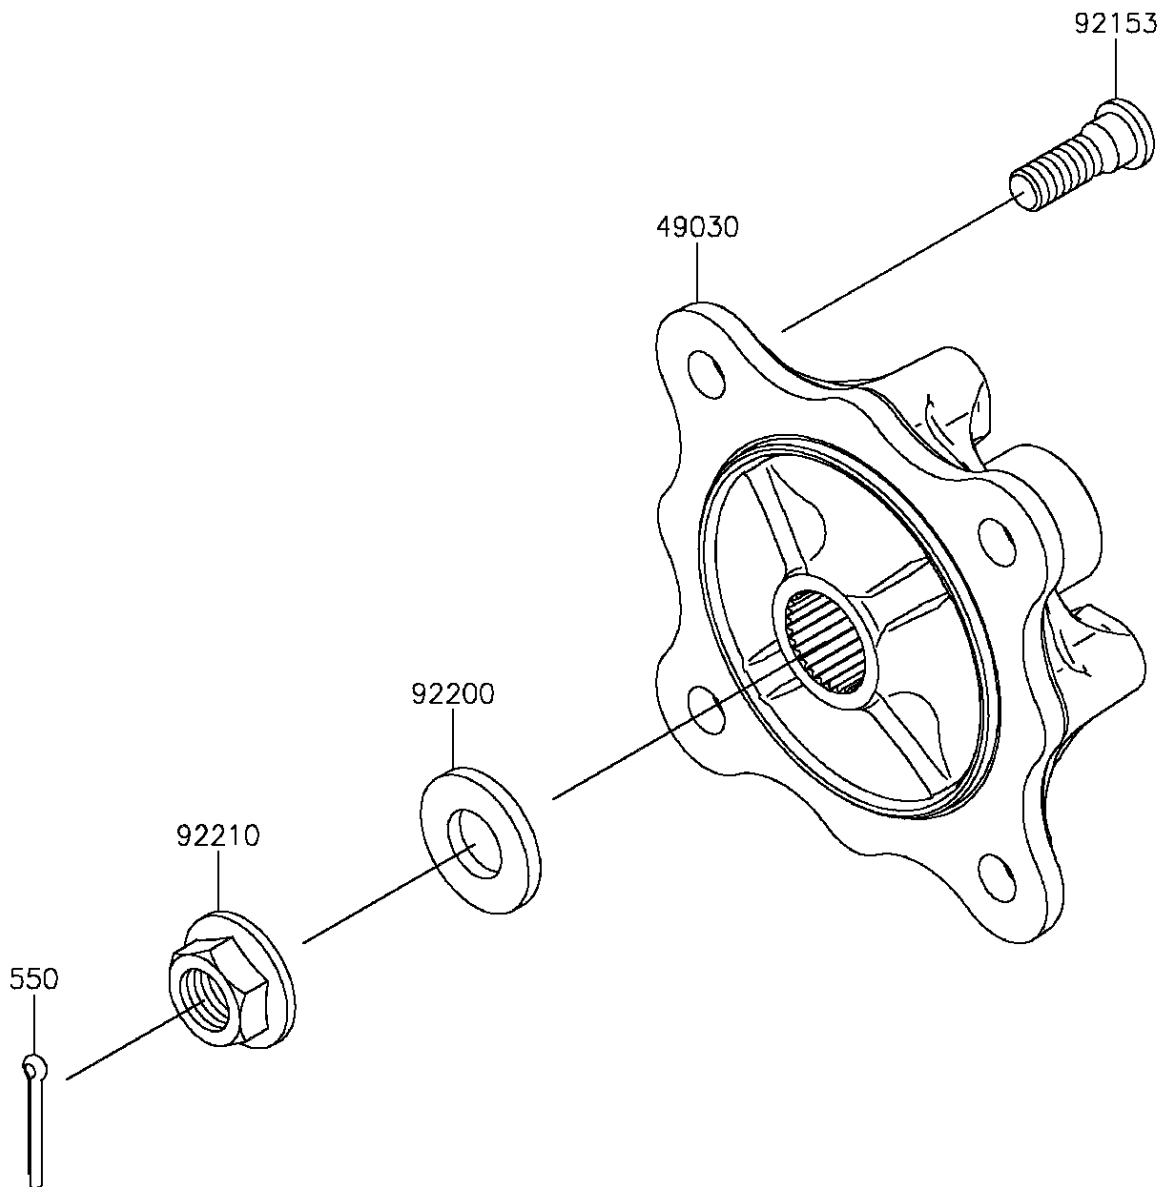

2016 MULE PRO-FXT™ EPS LE

PARTS DIAGRAM

Rear Hubs/Brakes

F2240

2016 MULE PRO-FXT™ EPS LE

PARTS LIST

Rear Hubs/Brakes

ITEM NAME	PART NUMBER	QUANTITY
-----------	-------------	----------
